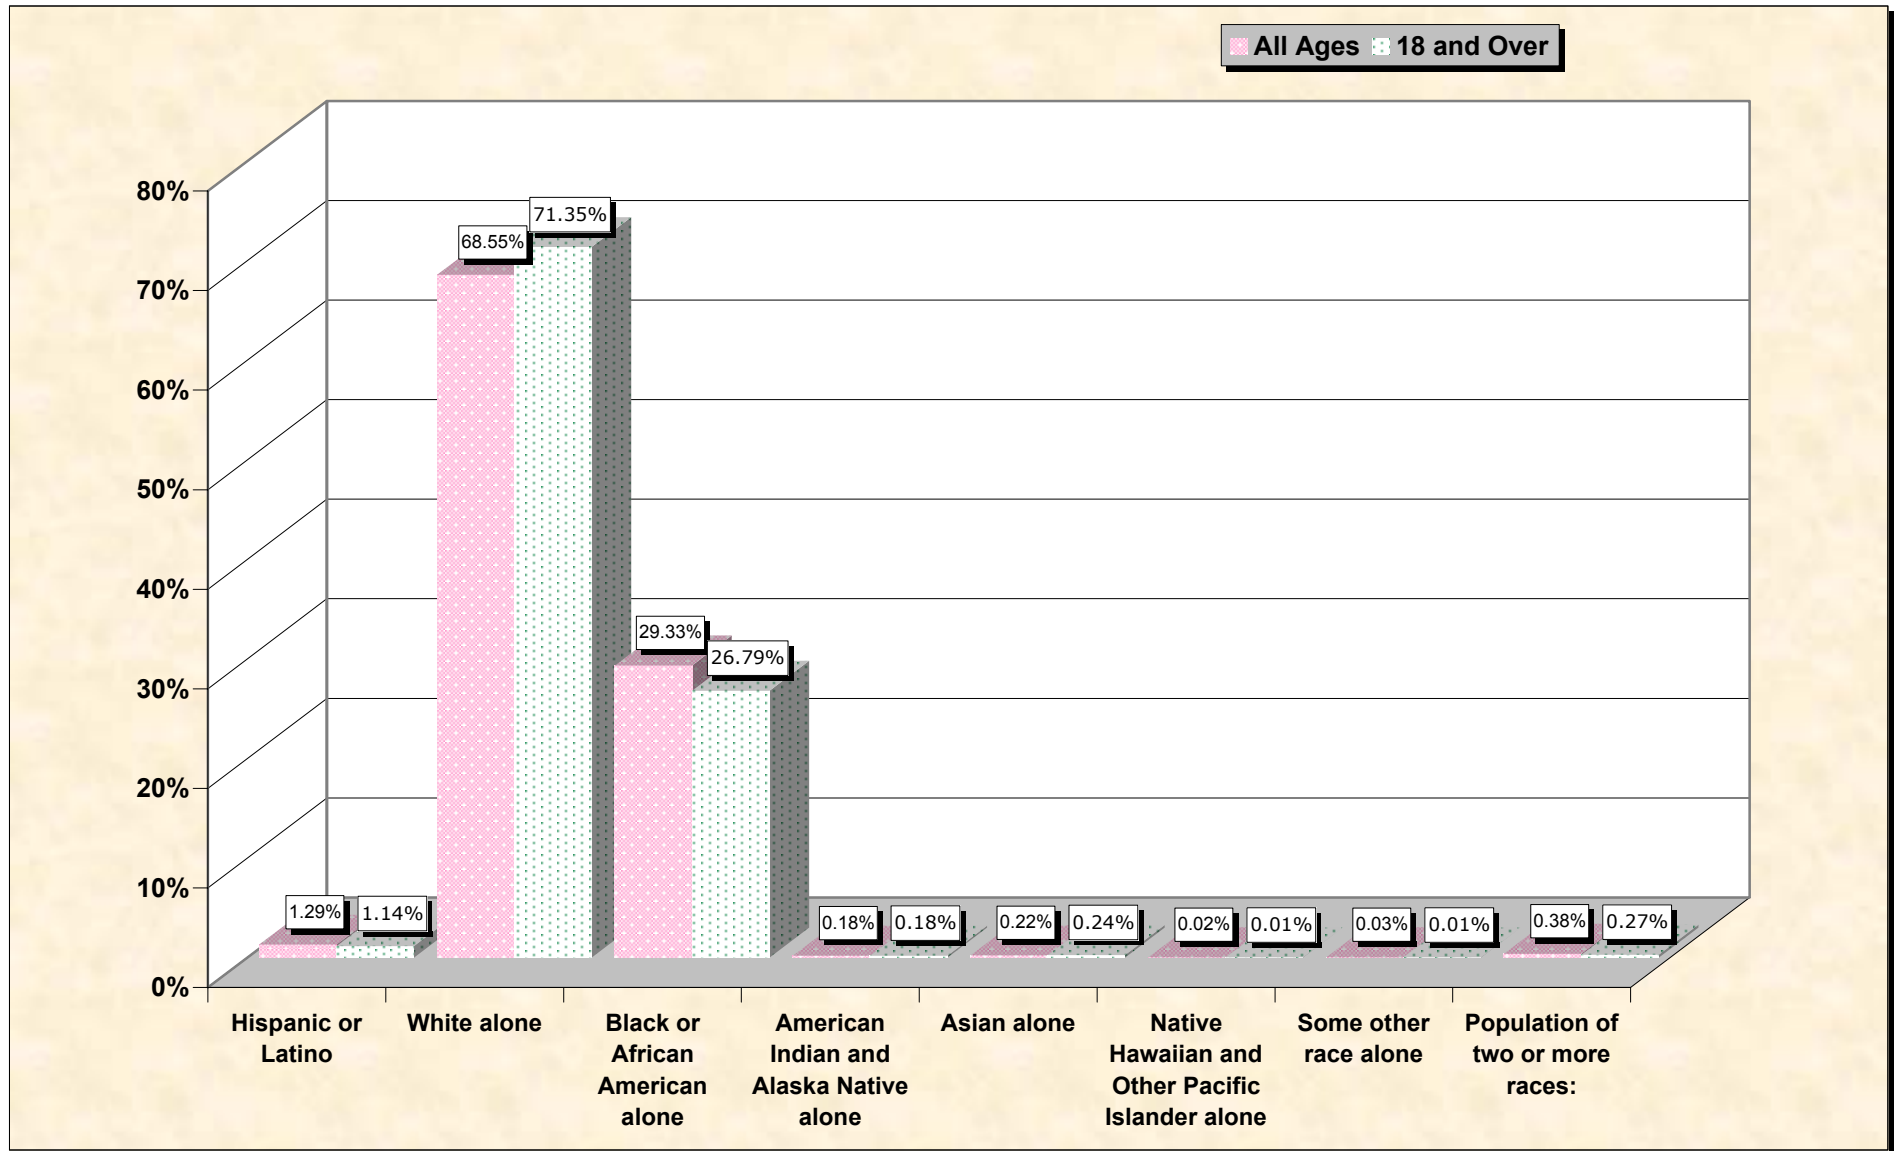

Population by Race or Ethnicity and Age

Dodge County, Georgia

Data Set: Census 2000 Redistricting Data (Public Law 94-171) Summary File

www.fairdata2000.com

[3-Oct-02](#)

Hispanic or Latino, and not Hispanic by Race and Age Dodge County, Georgia

Source: Data Set: Census 2000 Redistricting Data (Public Law 94-171) Summary File. PL2. HISPANIC OR LATINO, AND NOT HISPANIC OR LATINO BY RACE [73] - Universe: Total population; PL4. HISPANIC OR LATINO, AND NOT HISPANIC OR LATINO BY RACE FOR THE POPULATION 18 YEARS AND OVER [73] - Universe: Total population 18 years and over

source data for Chart

HISPANIC OR LATINO, AND NOT HISPANIC OR LATINO BY RACE

	Dodge County, Georgia
Total:	19,171
Hispanic or Latino	248
Not Hispanic or Latino:	18,923
Population of one race:	18,851
White alone	13,142
Black or African American alone	5,623
American Indian and Alaska Native alone	34
Asian alone	42
Native Hawaiian and Other Pacific Islander alone	4
Some other race alone	6
Population of two or more races:	72

Source: Data Set: Census 2000 Redistricting Data (Public Law 94-171) Summary File. PL2. HISPANIC OR LATINO, AND NOT HISPANIC OR LATINO BY RACE [73] - Universe: Total population

HISPANIC OR LATINO, AND NOT HISPANIC OR LATINO BY RACE FOR THE POPULATION 18 YEARS AND OVER