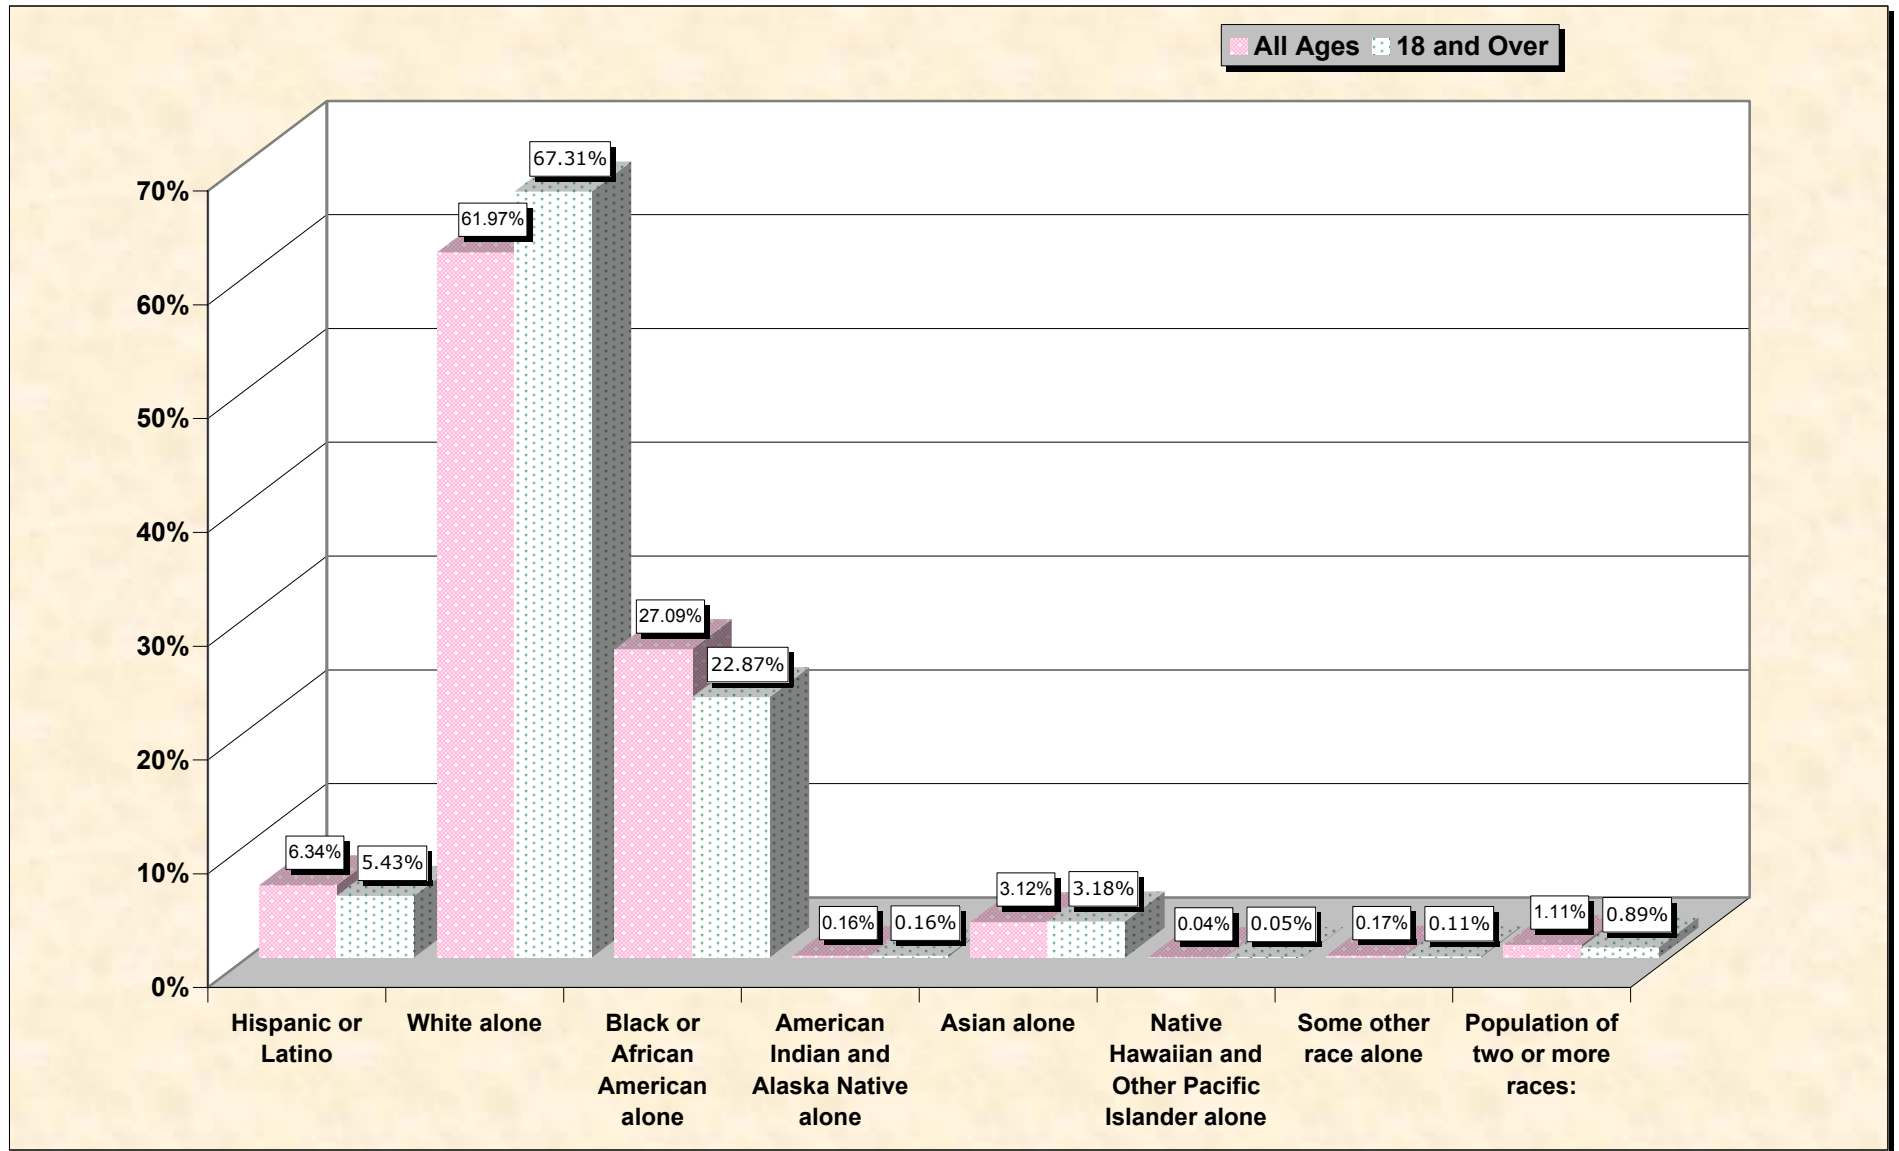

Population by Race or Ethnicity and Age

Clarke County, Georgia

Data Set: Census 2000 Redistricting Data (Public Law 94-171) Summary File

www.fairdata2000.com

[3-Oct-02](#)

Hispanic or Latino, and not Hispanic by Race and Age Clarke County, Georgia

Source: Data Set: Census 2000 Redistricting Data (Public Law 94-171) Summary File. PL2. HISPANIC OR LATINO, AND NOT HISPANIC OR LATINO BY RACE [73] - Universe: Total population; PL4. HISPANIC OR LATINO, AND NOT HISPANIC OR LATINO BY RACE FOR THE POPULATION 18 YEARS AND OVER [73] - Universe: Total population 18 years and over

source data for Chart

HISPANIC OR LATINO, AND NOT HISPANIC OR LATINO BY RACE

	Clarke County, Georgia
Total:	101,489
Hispanic or Latino	6,436
Not Hispanic or Latino:	95,053
Population of one race:	93,930
White alone	62,895
Black or African American alone	27,496
American Indian and Alaska Native alone	164
Asian alone	3,162
Native Hawaiian and Other Pacific Islander alone	41
Some other race alone	172
Population of two or more races:	1,123

Source: Data Set: Census 2000 Redistricting Data (Public Law 94-171) Summary File. PL2. HISPANIC OR LATINO, AND NOT HISPANIC OR LATINO BY RACE [73] - Universe: Total population

HISPANIC OR LATINO, AND NOT HISPANIC OR LATINO BY RACE FOR THE POPULATION 18 YEARS AND OVER