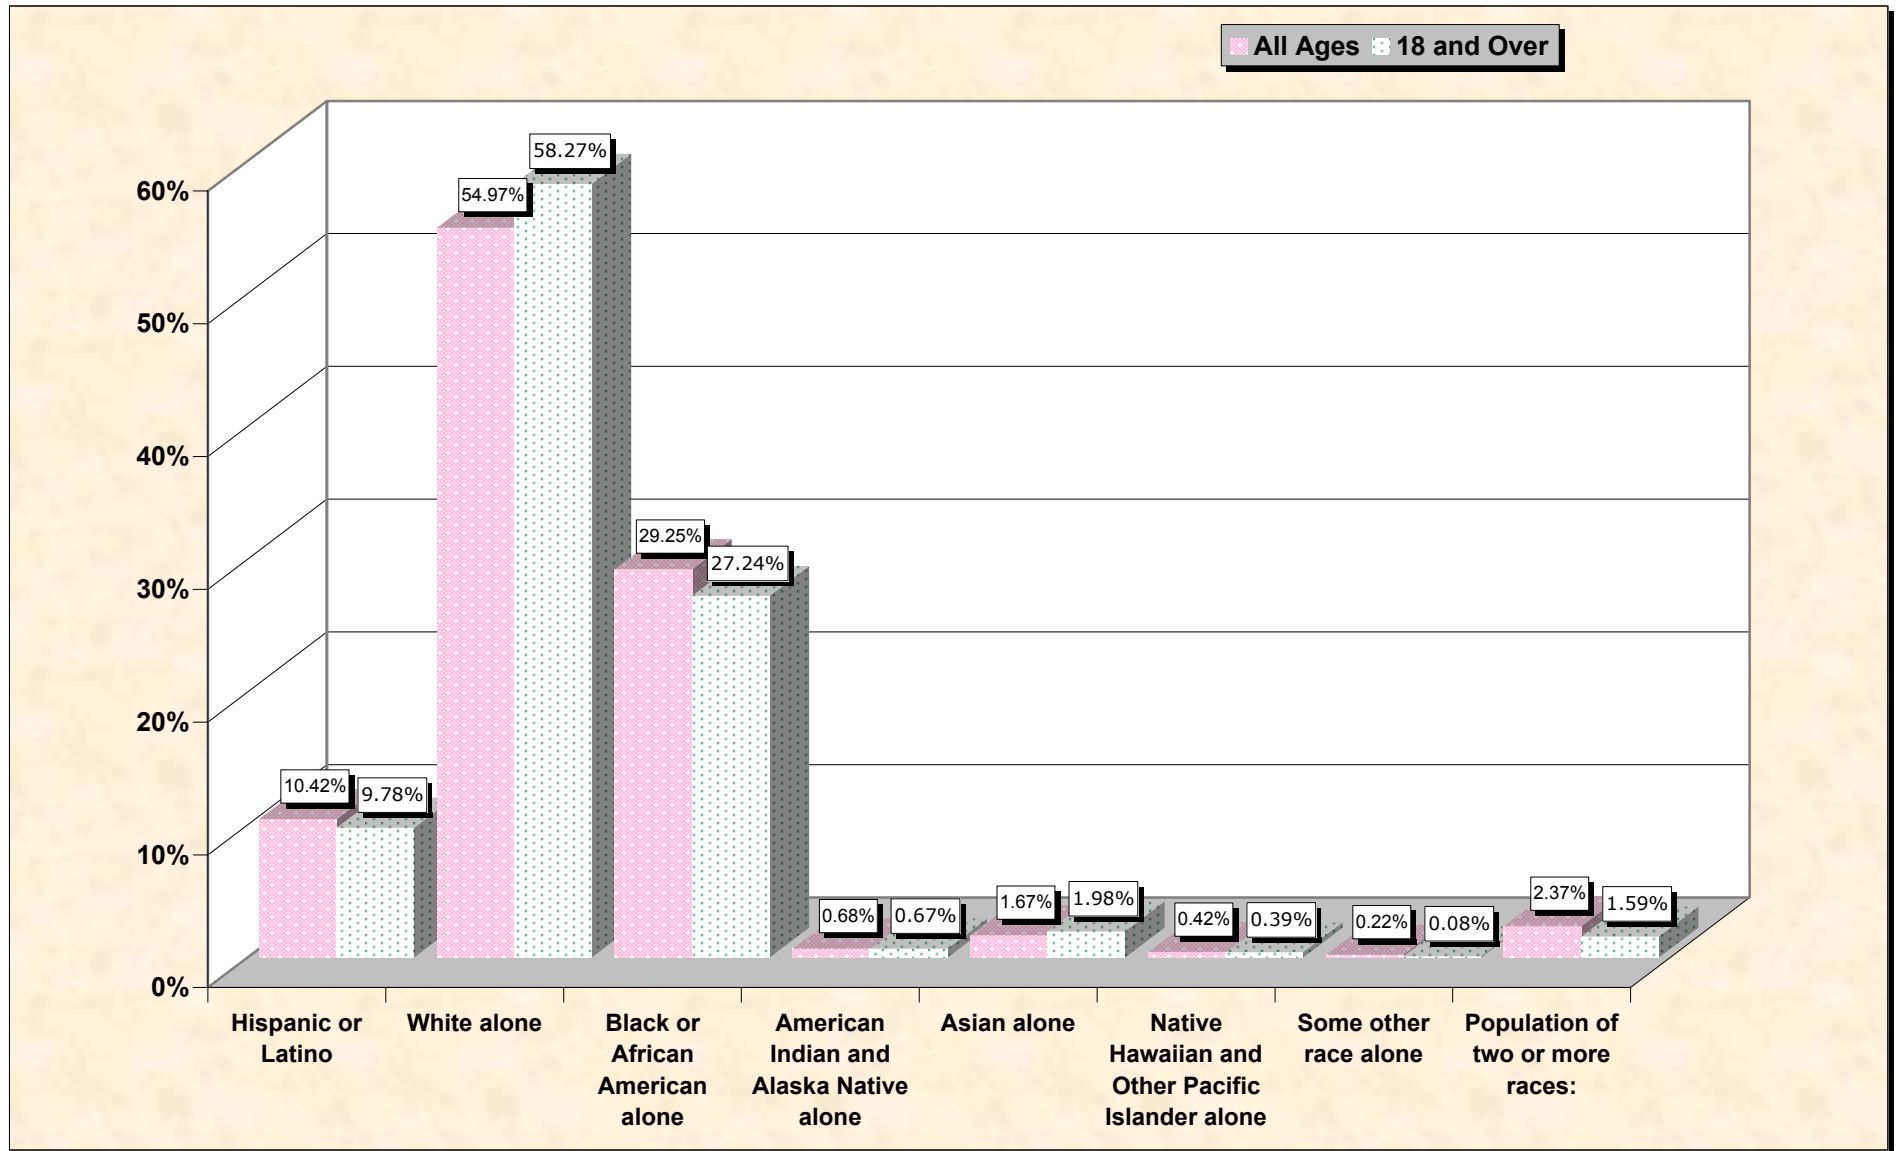

Population by Race or Ethnicity and Age

Chattahoochee County, Georgia

Data Set: Census 2000 Redistricting Data (Public Law 94-171) Summary File

www.fairdata2000.com

[3-Oct-02](#)

Hispanic or Latino, and not Hispanic by Race and Age Chattahoochee County, Georgia

Source: Data Set: Census 2000 Redistricting Data (Public Law 94-171) Summary File. PL2. HISPANIC OR LATINO, AND NOT HISPANIC OR LATINO BY RACE [73] - Universe: Total population; PL4. HISPANIC OR LATINO, AND NOT HISPANIC OR LATINO BY RACE FOR THE POPULATION 18 YEARS AND OVER [73] - Universe: Total population 18 years and over

source data for Chart

HISPANIC OR LATINO, AND NOT HISPANIC OR LATINO BY RACE

Chattahoochee County, Georgia	
Total:	14,882
Hispanic or Latino	1,551
Not Hispanic or Latino:	13,331
Population of one race:	12,979
White alone	8,181
Black or African American alone	4,353
American Indian and Alaska Native alone	101
Asian alone	249
Native Hawaiian and Other Pacific Islander alone	62
Some other race alone	33
Population of two or more races:	352

Source: Data Set: Census 2000 Redistricting Data (Public Law 94-171) Summary File. PL2. HISPANIC OR LATINO, AND NOT HISPANIC OR LATINO BY RACE [73] - Universe: Total population

HISPANIC OR LATINO, AND NOT HISPANIC OR LATINO BY RACE FOR THE POPULATION 18 YEARS AND OVER