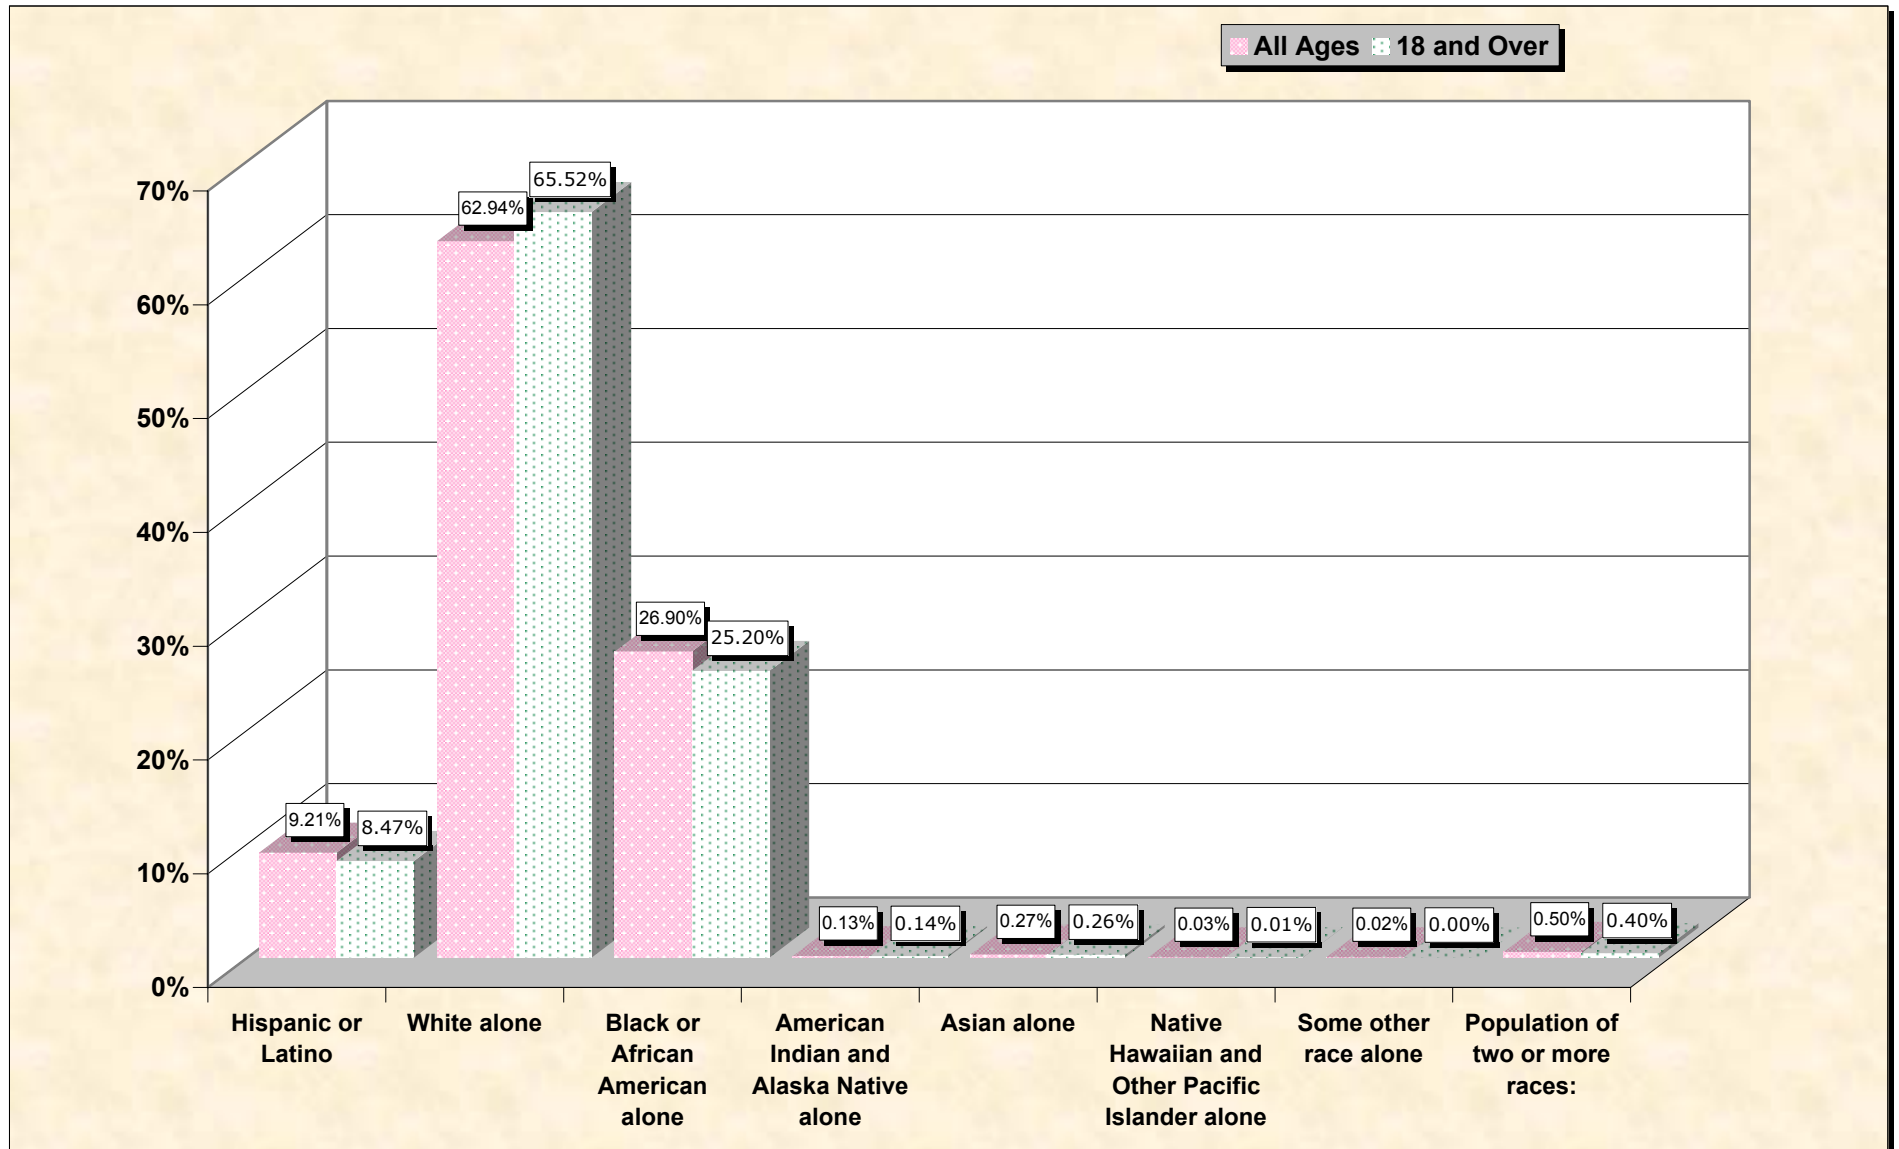

Population by Race or Ethnicity and Age

Candler County, Georgia

Data Set: Census 2000 Redistricting Data (Public Law 94-171) Summary File

www.fairdata2000.com

[3-Oct-02](#)

Hispanic or Latino, and not Hispanic by Race and Age Candler County, Georgia

Source: Data Set: Census 2000 Redistricting Data (Public Law 94-171) Summary File. PL2. HISPANIC OR LATINO, AND NOT HISPANIC OR LATINO BY RACE [73] - Universe: Total population; PL4. HISPANIC OR LATINO, AND NOT HISPANIC OR LATINO BY RACE FOR THE POPULATION 18 YEARS AND OVER [73] - Universe: Total population 18 years and over

source data for Chart

HISPANIC OR LATINO, AND NOT HISPANIC OR LATINO BY RACE

	Candler County, Georgia
Total:	9,577
Hispanic or Latino	882
Not Hispanic or Latino:	8,695
Population of one race:	8,647
White alone	6,028
Black or African American alone	2,576
American Indian and Alaska Native alone	12
Asian alone	26
Native Hawaiian and Other Pacific Islander alone	3
Some other race alone	2
Population of two or more races:	48

Source: Data Set: Census 2000 Redistricting Data (Public Law 94-171) Summary File. PL2. HISPANIC OR LATINO, AND NOT HISPANIC OR LATINO BY RACE [73] - Universe: Total population

HISPANIC OR LATINO, AND NOT HISPANIC OR LATINO BY RACE FOR THE POPULATION 18 YEARS AND OVER