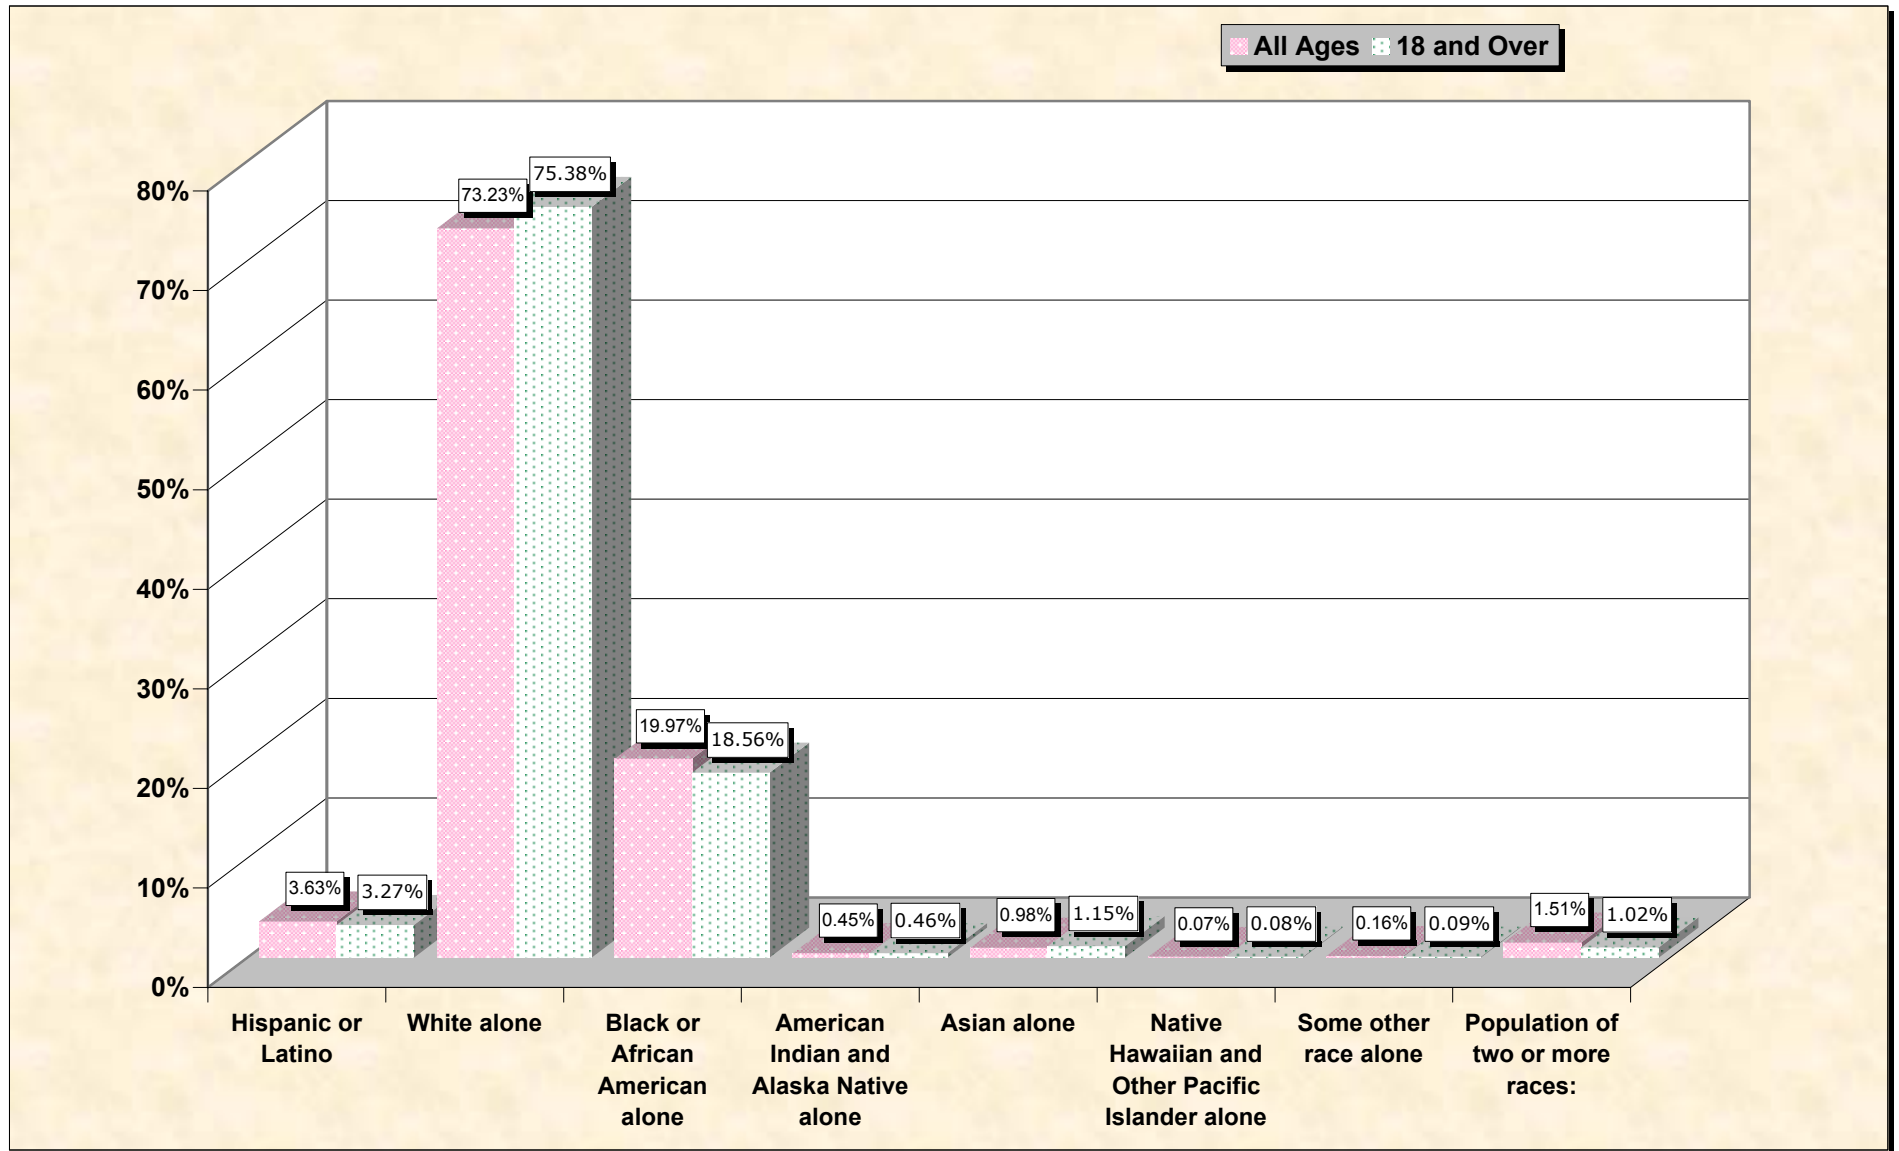

# Population by Race or Ethnicity and Age

## Camden County, Georgia

**Data Set: Census 2000 Redistricting Data (Public Law 94-171) Summary File**

[www.fairdata2000.com](http://www.fairdata2000.com)

[3-Oct-02](#)

# Hispanic or Latino, and not Hispanic by Race and Age Camden County, Georgia

Source: Data Set: Census 2000 Redistricting Data (Public Law 94-171) Summary File. PL2. HISPANIC OR LATINO, AND NOT HISPANIC OR LATINO BY RACE [73] - Universe: Total population; PL4. HISPANIC OR LATINO, AND NOT HISPANIC OR LATINO BY RACE FOR THE POPULATION 18 YEARS AND OVER [73] - Universe: Total population 18 years and over

Source: Data Set: Census 2000 Redistricting Data (Public Law 94-171) Summary File. PL2. HISPANIC OR LATINO, AND NOT HISPANIC OR LATINO BY RACE [73] - Universe: Total population

**HISPANIC OR LATINO, AND NOT HISPANIC OR LATINO BY RACE FOR THE POPULATION 18 YEARS AND OVER**