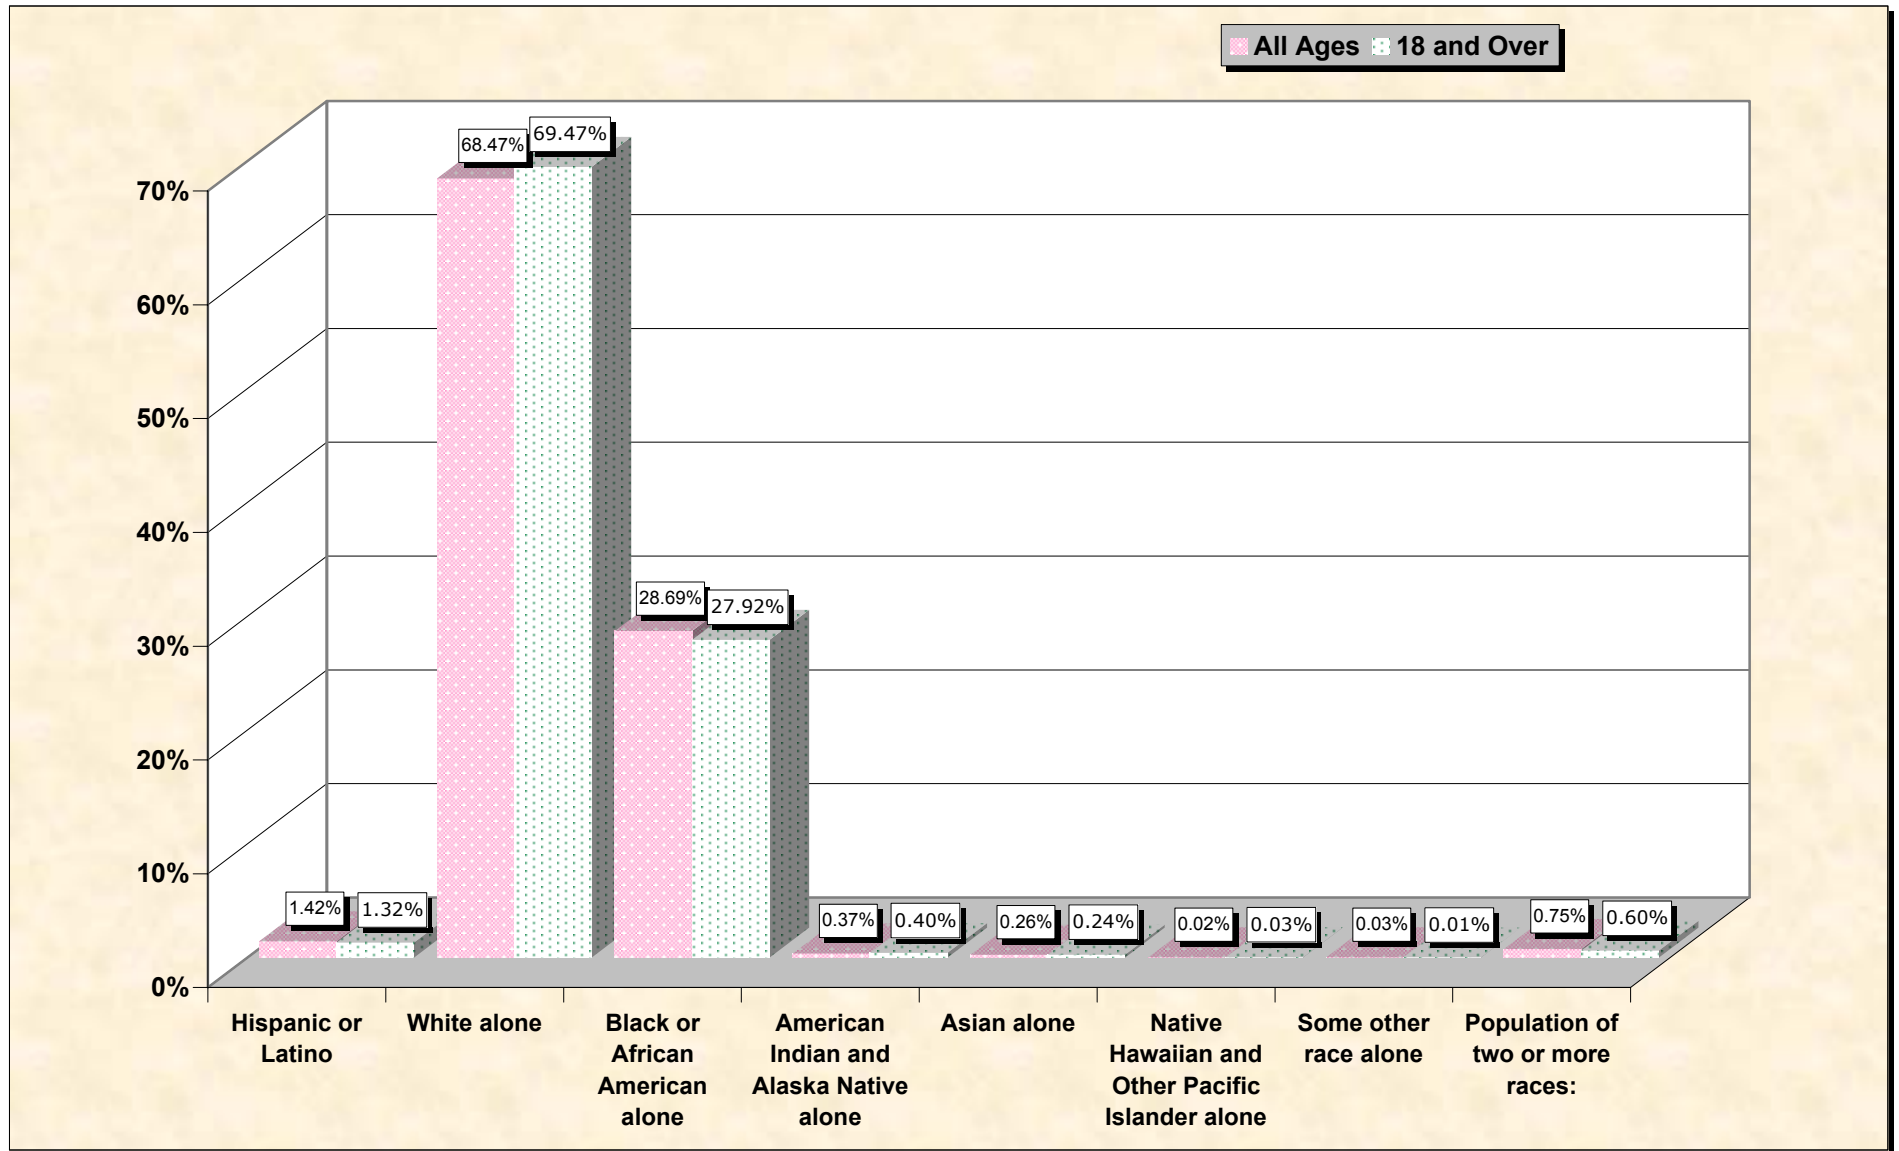

# Population by Race or Ethnicity and Age

# Hispanic or Latino, and not Hispanic by Race and Age Butts County, Georgia

Source: Data Set: Census 2000 Redistricting Data (Public Law 94-171) Summary File. PL2. HISPANIC OR LATINO, AND NOT HISPANIC OR LATINO BY RACE [73] - Universe: Total population; PL4. HISPANIC OR LATINO, AND NOT HISPANIC OR LATINO BY RACE FOR THE POPULATION 18 YEARS AND OVER [73] - Universe: Total population 18 years and over

Source: Data Set: Census 2000 Redistricting Data (Public Law 94-171) Summary File. PL2. HISPANIC OR LATINO, AND NOT HISPANIC OR LATINO BY RACE [73] - Universe: Total population

**HISPANIC OR LATINO, AND NOT HISPANIC OR LATINO BY RACE FOR THE POPULATION 18 YEARS AND OVER**

Source: Data Set: Census 2000 Redistricting Data (Public Law 94-171) Summary File. PL4. HISPANIC OR LATINO, AND NOT HISPANIC OR LATINO BY RACE FOR THE POPULATION 18 YEARS AND OVER [73] - Universe: Total population 18 years and over