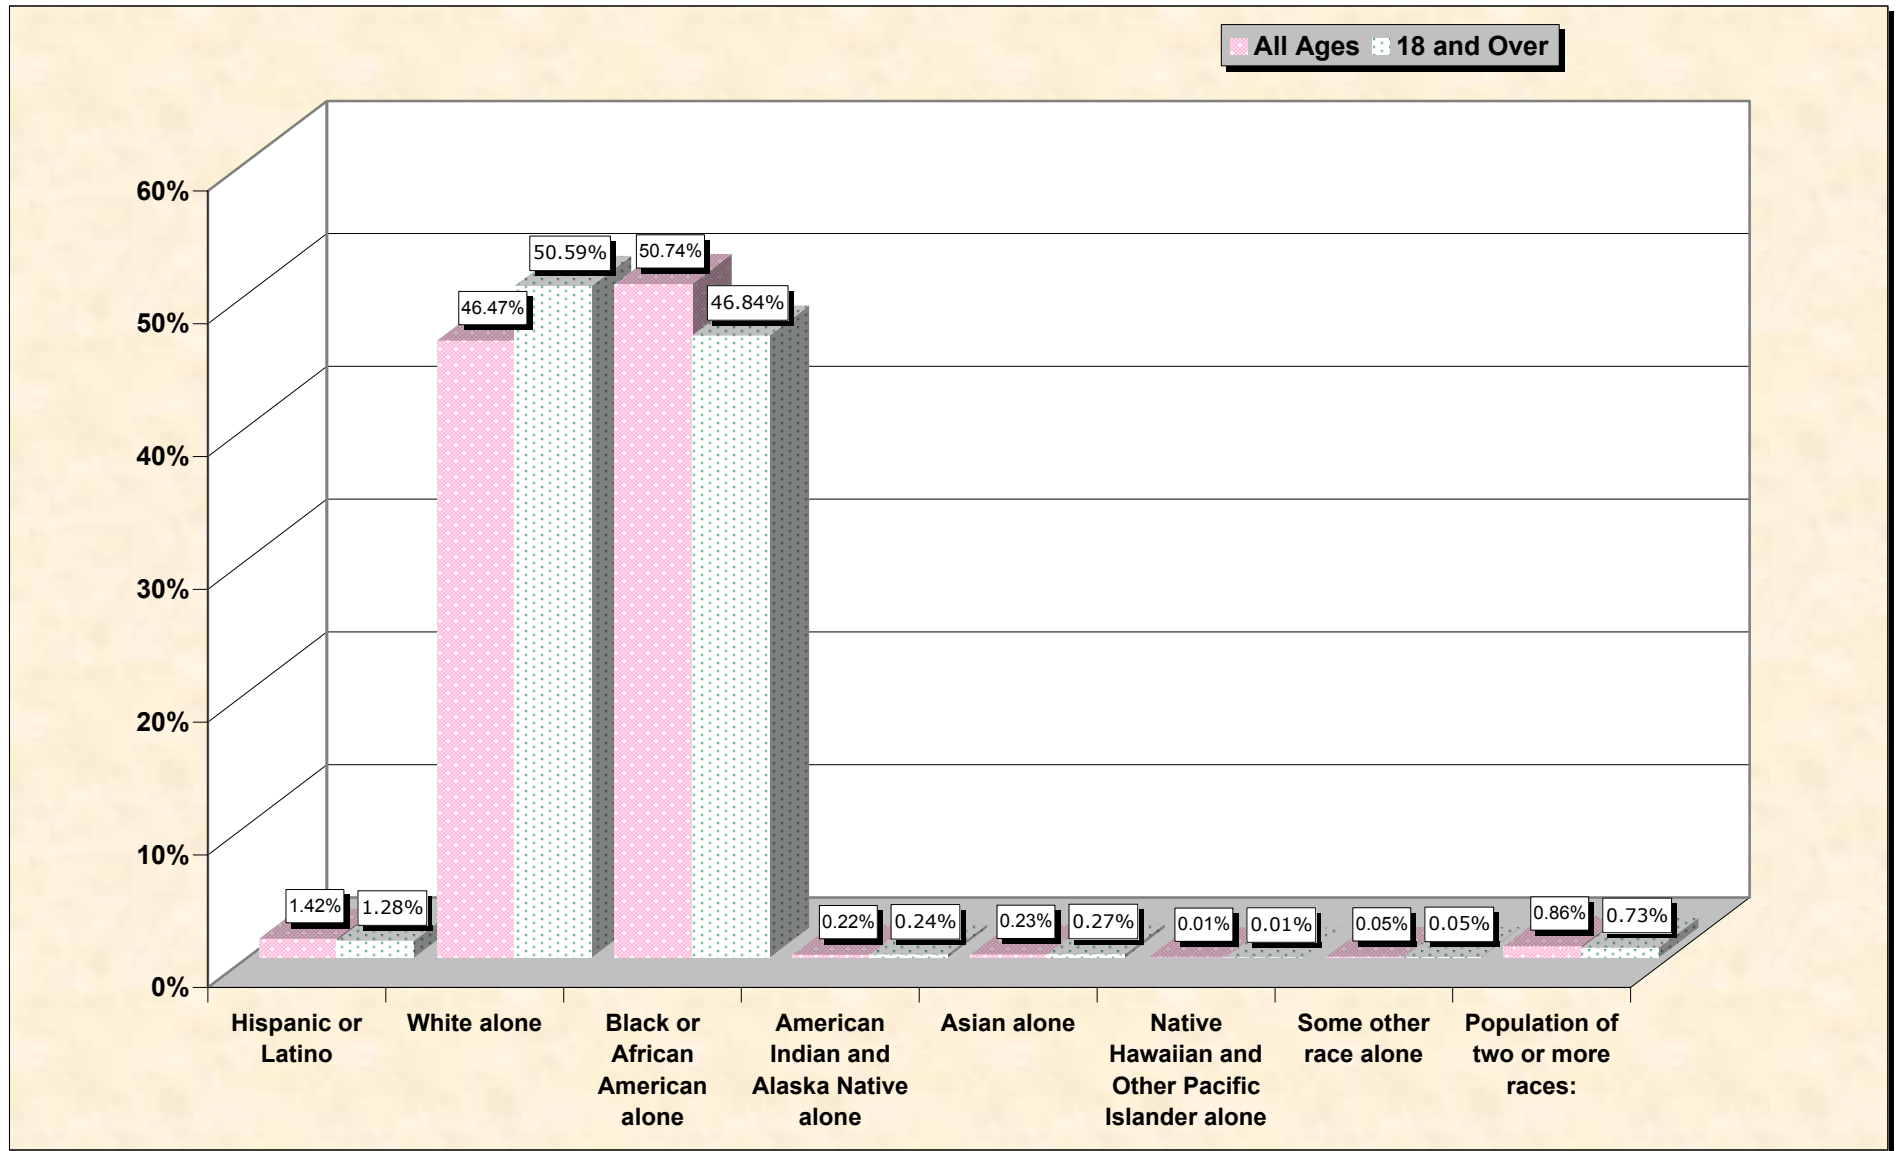

Population by Race or Ethnicity and Age

Burke County, Georgia

Data Set: Census 2000 Redistricting Data (Public Law 94-171) Summary File

www.fairdata2000.com

[3-Oct-02](#)

Hispanic or Latino, and not Hispanic by Race and Age Burke County, Georgia

Source: Data Set: Census 2000 Redistricting Data (Public Law 94-171) Summary File. PL2. HISPANIC OR LATINO, AND NOT HISPANIC OR LATINO BY RACE [73] - Universe: Total population; PL4. HISPANIC OR LATINO, AND NOT HISPANIC OR LATINO BY RACE FOR THE POPULATION 18 YEARS AND OVER [73] - Universe: Total population 18 years and over

source data for Chart

HISPANIC OR LATINO, AND NOT HISPANIC OR LATINO BY RACE

	Burke County, Georgia
Total:	22,243
Hispanic or Latino	316
Not Hispanic or Latino:	21,927
Population of one race:	21,736
White alone	10,336
Black or African American alone	11,285
American Indian and Alaska Native alone	49
Asian alone	51
Native Hawaiian and Other Pacific Islander alone	3
Some other race alone	12
Population of two or more races:	191

Source: Data Set: Census 2000 Redistricting Data (Public Law 94-171) Summary File. PL2. HISPANIC OR LATINO, AND NOT HISPANIC OR LATINO BY RACE [73] - Universe: Total population

HISPANIC OR LATINO, AND NOT HISPANIC OR LATINO BY RACE FOR THE POPULATION 18 YEARS AND OVER