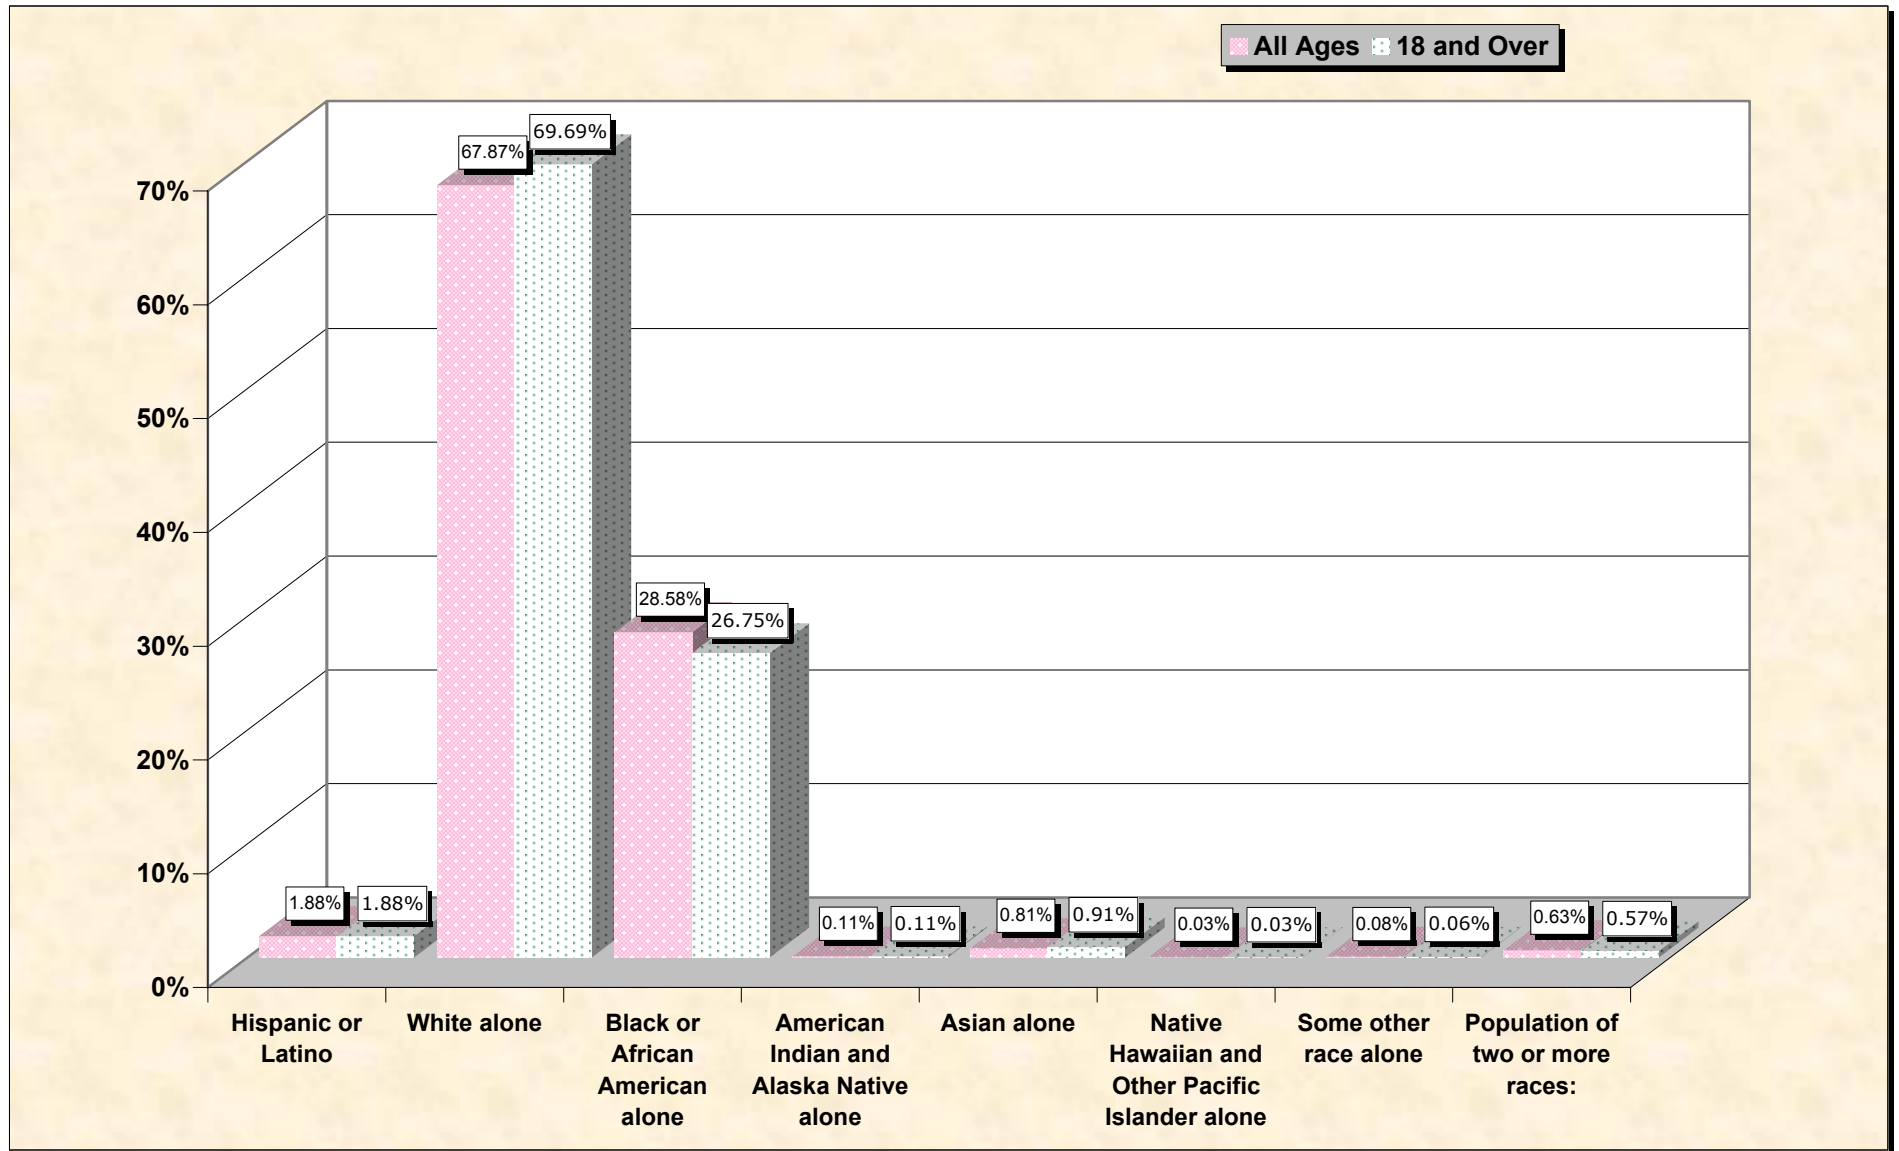

Population by Race or Ethnicity and Age

Bulloch County, Georgia

Data Set: Census 2000 Redistricting Data (Public Law 94-171) Summary File

www.fairdata2000.com

[3-Oct-02](#)

Hispanic or Latino, and not Hispanic by Race and Age Bulloch County, Georgia

Source: Data Set: Census 2000 Redistricting Data (Public Law 94-171) Summary File. PL2. HISPANIC OR LATINO, AND NOT HISPANIC OR LATINO BY RACE [73] - Universe: Total population; PL4. HISPANIC OR LATINO, AND NOT HISPANIC OR LATINO BY RACE FOR THE POPULATION 18 YEARS AND OVER [73] - Universe: Total population 18 years and over

source data for Chart

HISPANIC OR LATINO, AND NOT HISPANIC OR LATINO BY RACE

	Bulloch County, Georgia
Total:	55,983
Hispanic or Latino	1,052
Not Hispanic or Latino:	54,931
Population of one race:	54,576
White alone	37,998
Black or African American alone	16,000
American Indian and Alaska Native alone	60
Asian alone	456
Native Hawaiian and Other Pacific Islander alone	15
Some other race alone	47
Population of two or more races:	355

Source: Data Set: Census 2000 Redistricting Data (Public Law 94-171) Summary File. PL2. HISPANIC OR LATINO, AND NOT HISPANIC OR LATINO BY RACE [73] - Universe: Total population

HISPANIC OR LATINO, AND NOT HISPANIC OR LATINO BY RACE FOR THE POPULATION 18 YEARS AND OVER