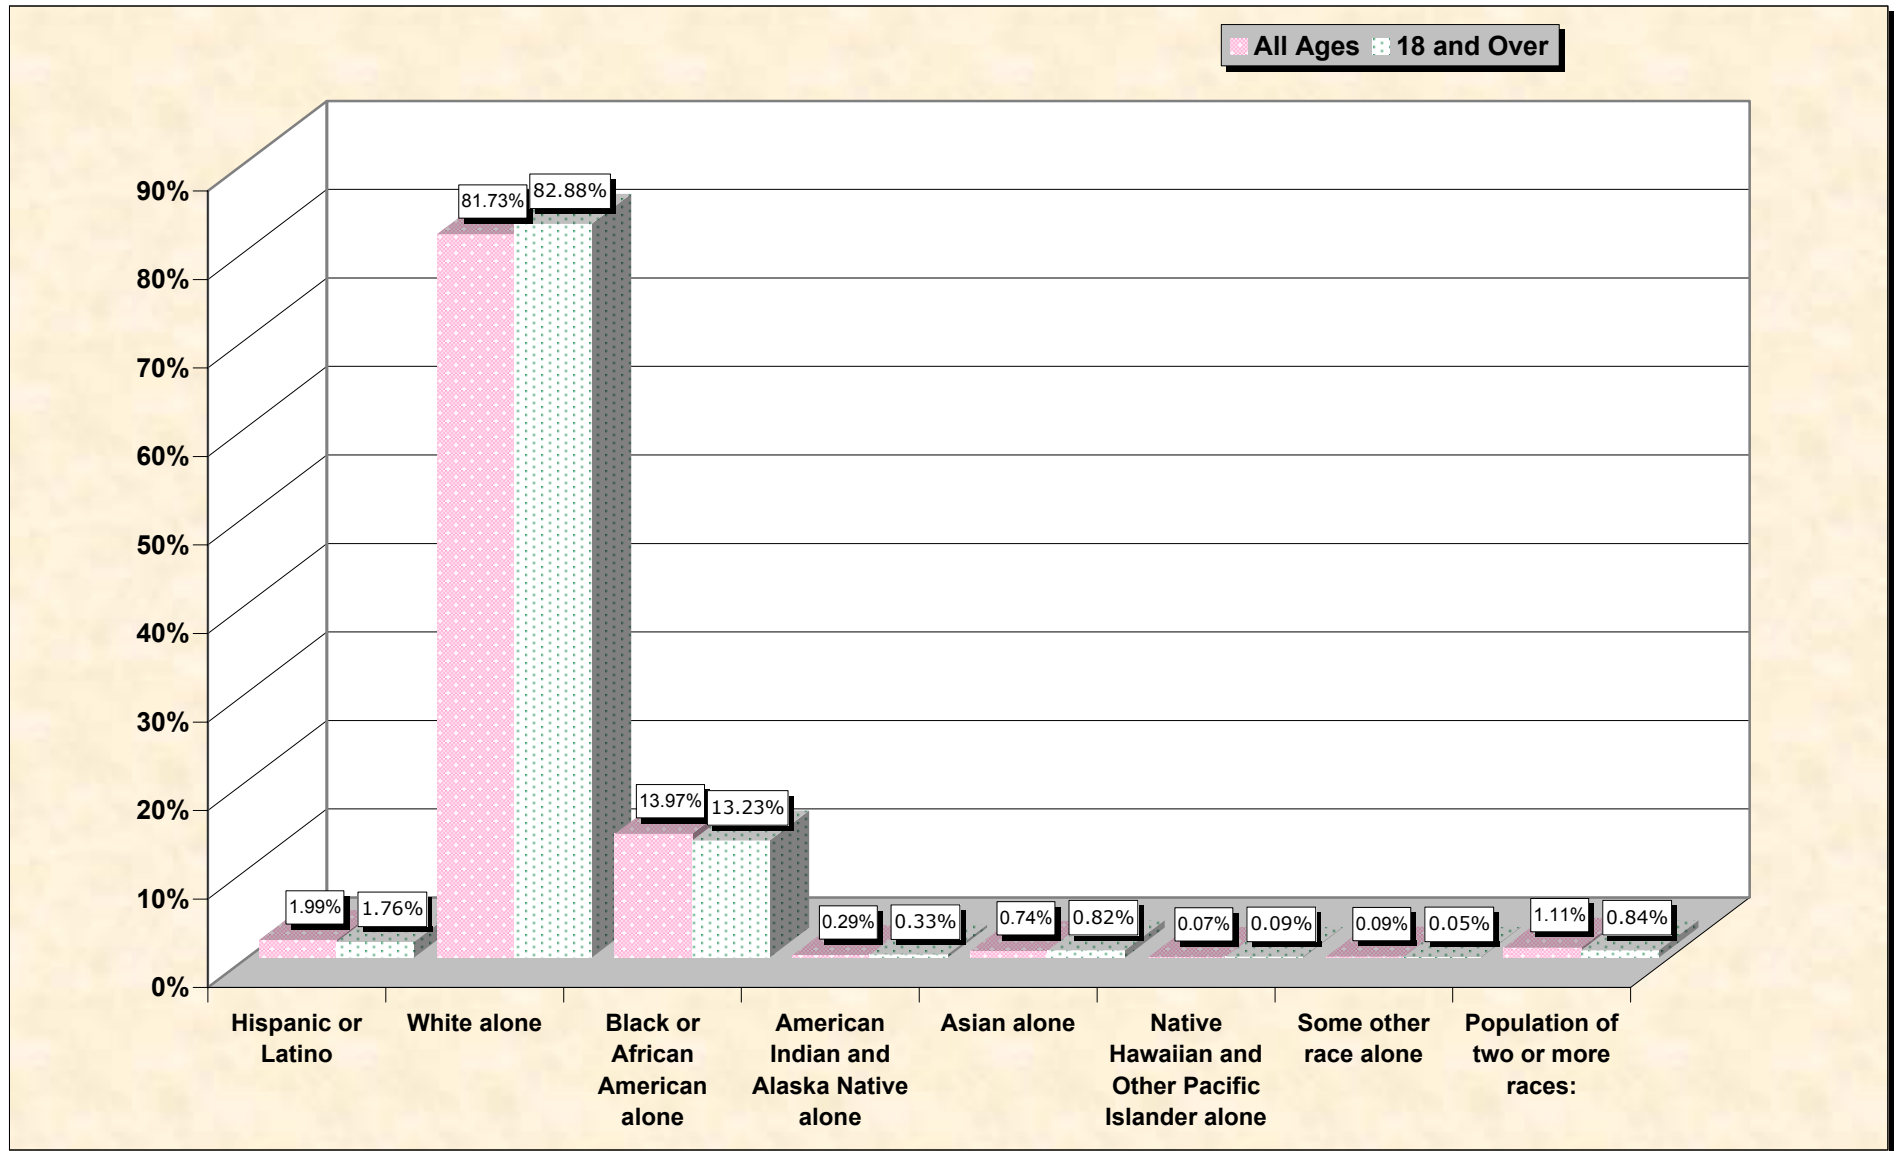

Population by Race or Ethnicity and Age

Bryan County, Georgia

Data Set: Census 2000 Redistricting Data (Public Law 94-171) Summary File

www.fairdata2000.com

[3-Oct-02](#)

Hispanic or Latino, and not Hispanic by Race and Age Bryan County, Georgia

Source: Data Set: Census 2000 Redistricting Data (Public Law 94-171) Summary File. PL2. HISPANIC OR LATINO, AND NOT HISPANIC OR LATINO BY RACE [73] - Universe: Total population; PL4. HISPANIC OR LATINO, AND NOT HISPANIC OR LATINO BY RACE FOR THE POPULATION 18 YEARS AND OVER [73] - Universe: Total population 18 years and over

source data for Chart

HISPANIC OR LATINO, AND NOT HISPANIC OR LATINO BY RACE

	Bryan County, Georgia
Total:	23,417
Hispanic or Latino	465
Not Hispanic or Latino:	22,952
Population of one race:	22,691
White alone	19,138
Black or African American alone	3,272
American Indian and Alaska Native alone	69
Asian alone	174
Native Hawaiian and Other Pacific Islander alone	16
Some other race alone	22
Population of two or more races:	261

Source: Data Set: Census 2000 Redistricting Data (Public Law 94-171) Summary File. PL2. HISPANIC OR LATINO, AND NOT HISPANIC OR LATINO BY RACE [73] - Universe: Total population

HISPANIC OR LATINO, AND NOT HISPANIC OR LATINO BY RACE FOR THE POPULATION 18 YEARS AND OVER