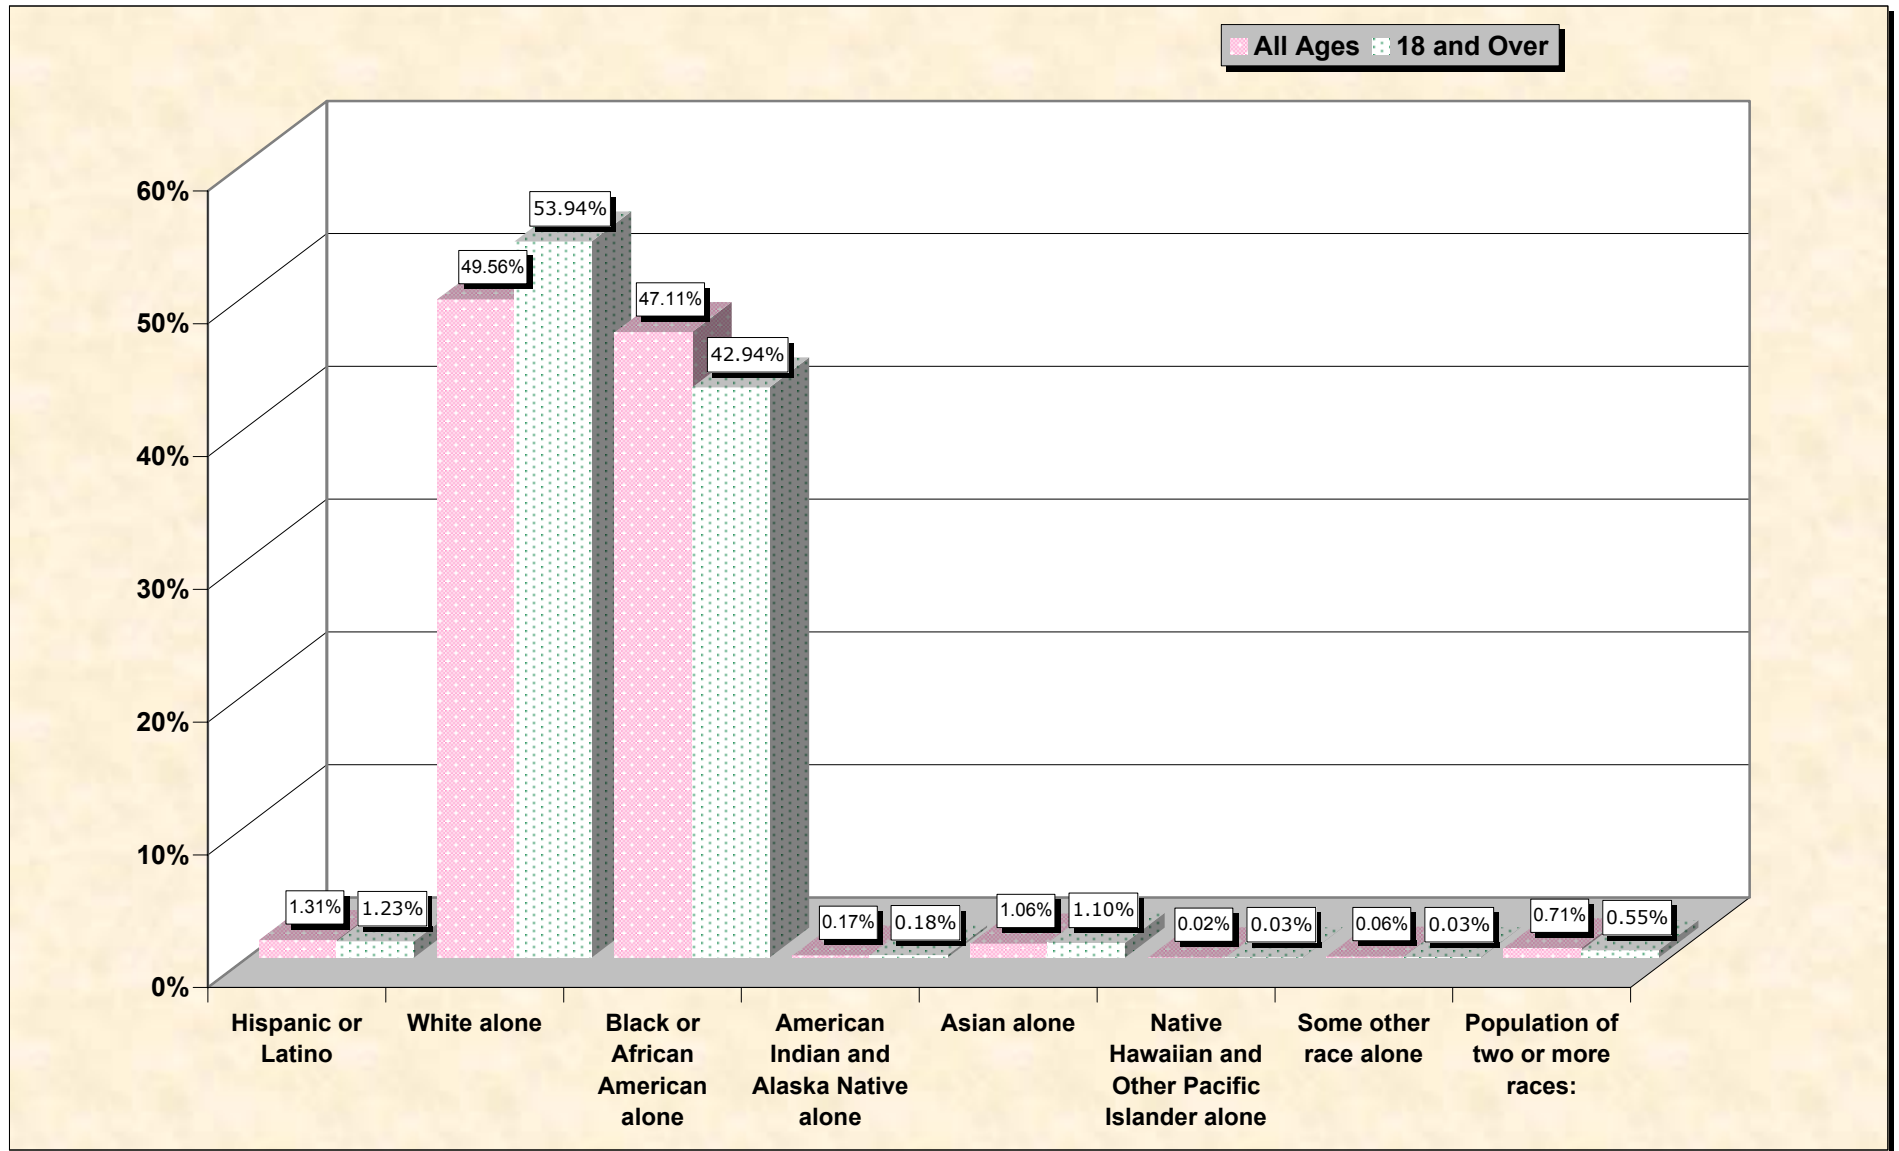

Population by Race or Ethnicity and Age

Bibb County, Georgia

Data Set: Census 2000 Redistricting Data (Public Law 94-171) Summary File

www.fairdata2000.com

[3-Oct-02](#)

Hispanic or Latino, and not Hispanic by Race and Age Bibb County, Georgia

Source: Data Set: Census 2000 Redistricting Data (Public Law 94-171) Summary File. PL2. HISPANIC OR LATINO, AND NOT HISPANIC OR LATINO BY RACE [73] - Universe: Total population; PL4. HISPANIC OR LATINO, AND NOT HISPANIC OR LATINO BY RACE FOR THE POPULATION 18 YEARS AND OVER [73] - Universe: Total population 18 years and over

source data for Chart

HISPANIC OR LATINO, AND NOT HISPANIC OR LATINO BY RACE

| | Bibb County, Georgia |
|--|-----------------------------|
| Total: | 153,887 |
| Hispanic or Latino | 2,023 |
| Not Hispanic or Latino: | 151,864 |
| Population of one race: | 150,779 |
| White alone | 76,262 |
| Black or African American alone | 72,503 |
| American Indian and Alaska Native alone | 255 |
| Asian alone | 1,632 |
| Native Hawaiian and Other Pacific Islander alone | 35 |
| Some other race alone | 92 |
| Population of two or more races: | 1,085 |

Source: Data Set: Census 2000 Redistricting Data (Public Law 94-171) Summary File. PL2. HISPANIC OR LATINO, AND NOT HISPANIC OR LATINO BY RACE [73] - Universe: Total population

HISPANIC OR LATINO, AND NOT HISPANIC OR LATINO BY RACE FOR THE POPULATION 18 YEARS AND OVER