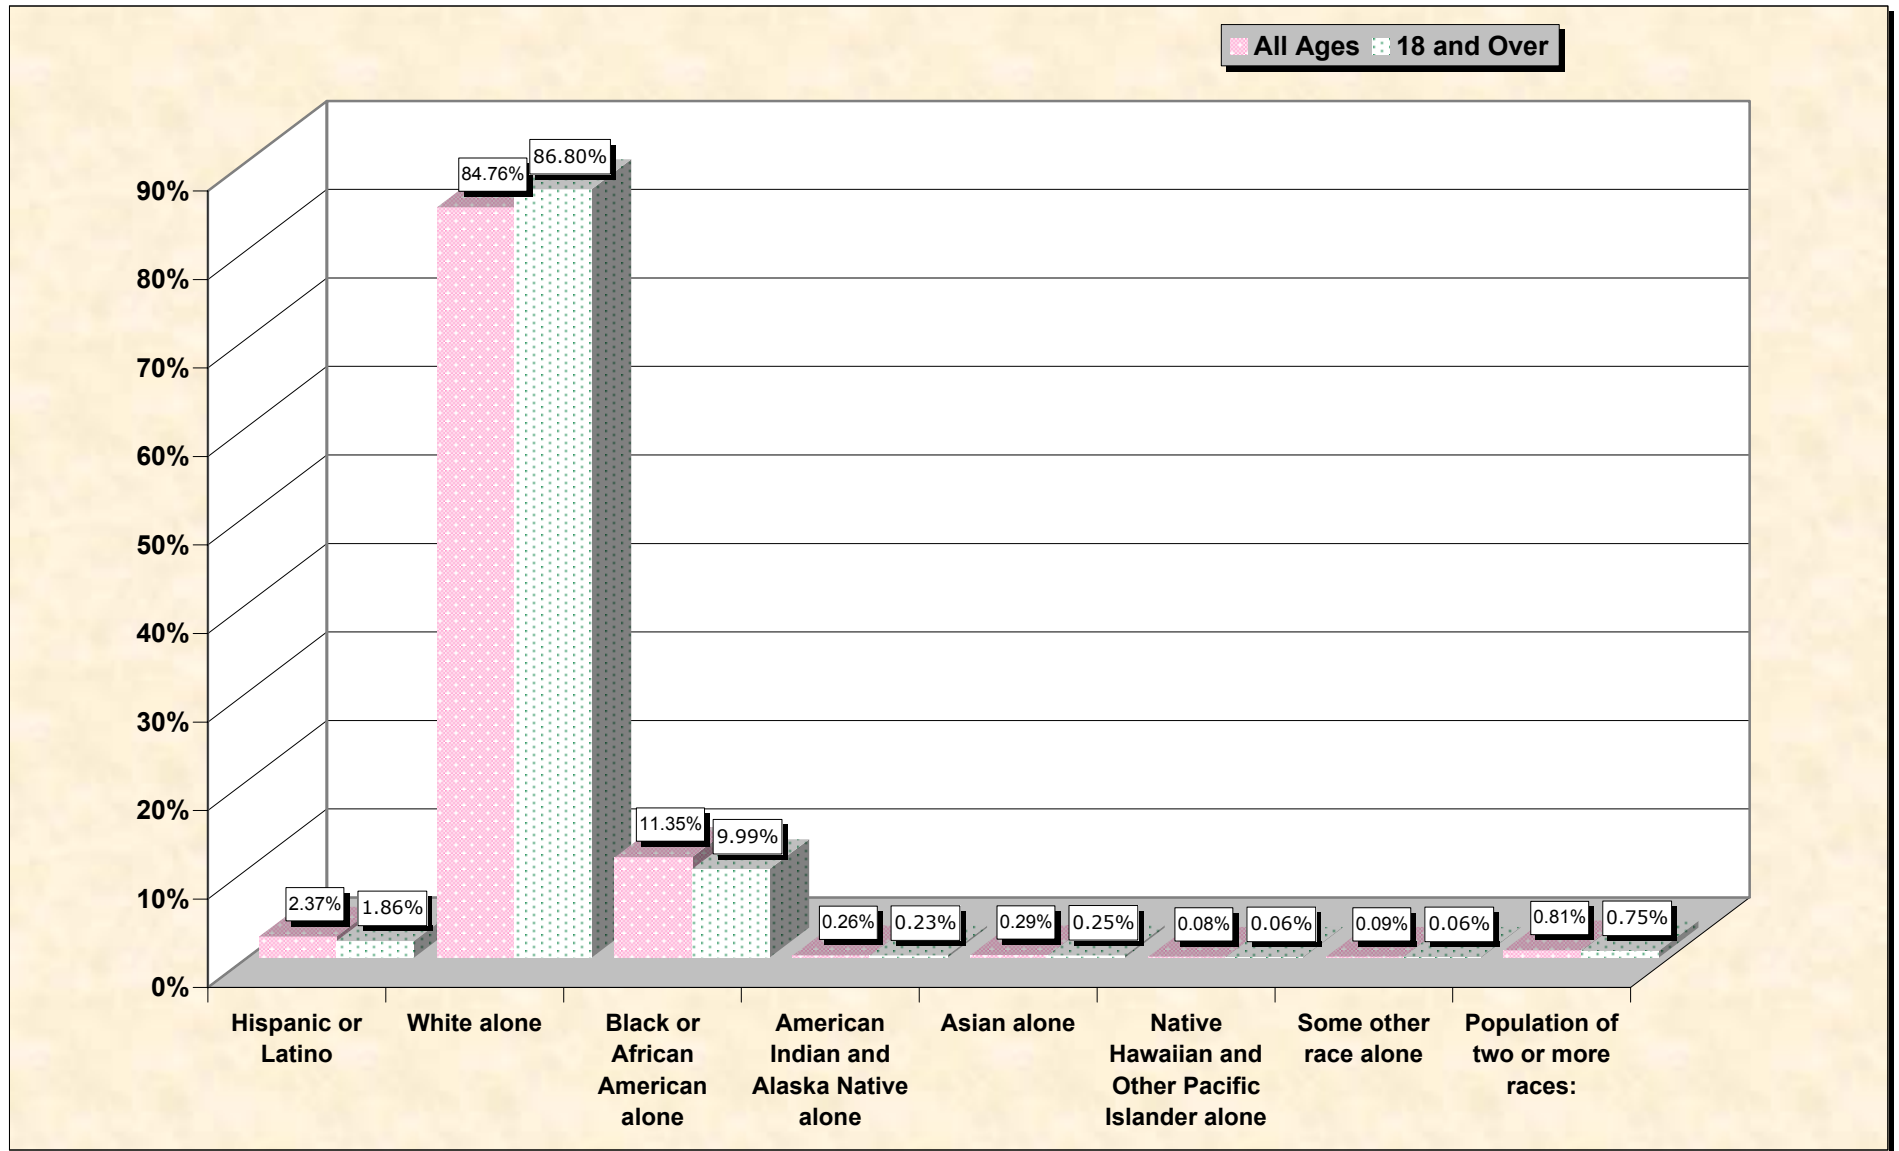

# Population by Race or Ethnicity and Age

## Berrien County, Georgia

**Data Set: Census 2000 Redistricting Data (Public Law 94-171) Summary File**

[www.fairdata2000.com](http://www.fairdata2000.com)

[3-Oct-02](#)

# Hispanic or Latino, and not Hispanic by Race and Age Berrien County, Georgia

Source: Data Set: Census 2000 Redistricting Data (Public Law 94-171) Summary File. PL2. HISPANIC OR LATINO, AND NOT HISPANIC OR LATINO BY RACE [73] - Universe: Total population; PL4. HISPANIC OR LATINO, AND NOT HISPANIC OR LATINO BY RACE FOR THE POPULATION 18 YEARS AND OVER [73] - Universe: Total population 18 years and over

**source data for Chart**

**HISPANIC OR LATINO, AND NOT HISPANIC OR LATINO BY RACE**

	<b>Berrien County, Georgia</b>
Total:	16,235
Hispanic or Latino	384
Not Hispanic or Latino:	15,851
Population of one race:	15,720
White alone	13,761
Black or African American alone	1,843
American Indian and Alaska Native alone	42
Asian alone	47
Native Hawaiian and Other Pacific Islander alone	13
Some other race alone	14
Population of two or more races:	131