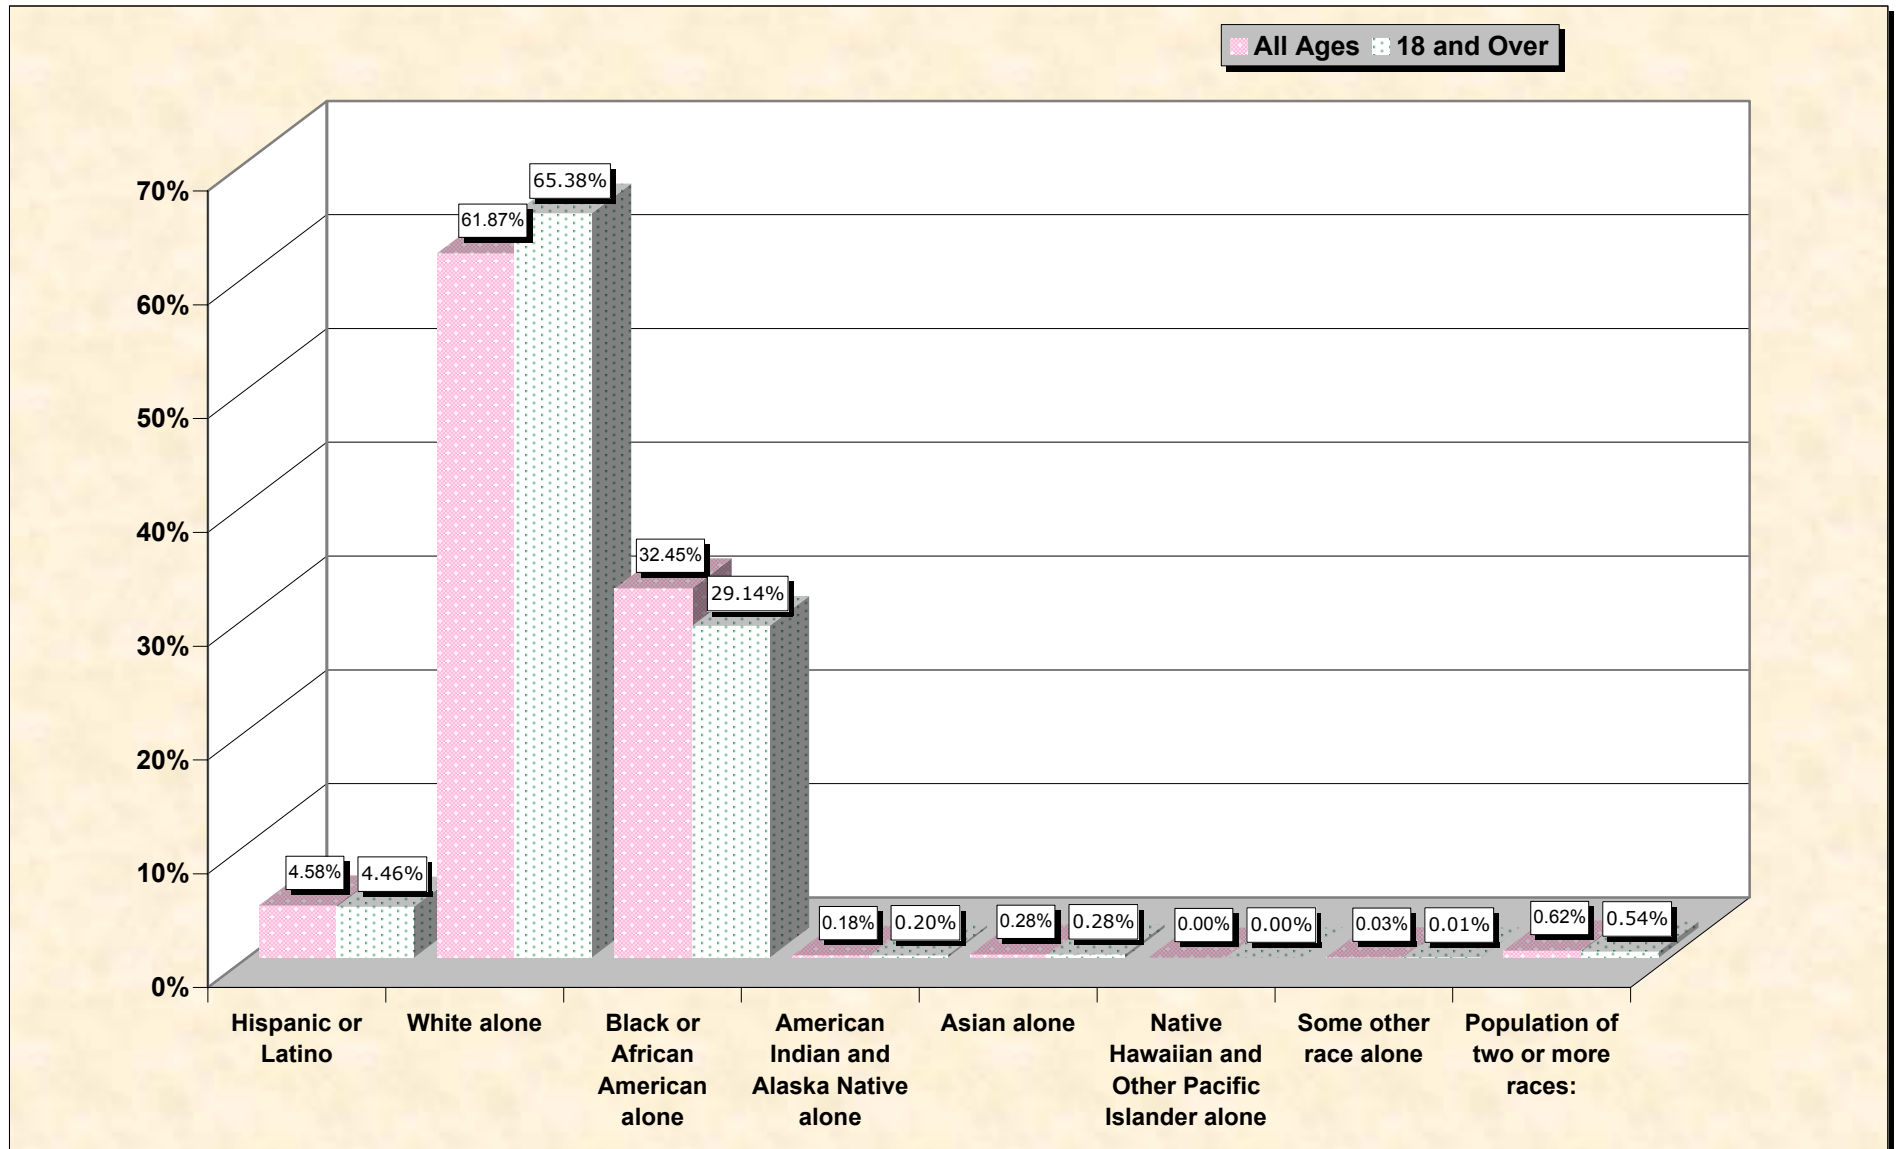

Population by Race or Ethnicity and Age

Ben Hill County, Georgia

Data Set: Census 2000 Redistricting Data (Public Law 94-171) Summary File

www.fairdata2000.com

[3-Oct-02](#)

Hispanic or Latino, and not Hispanic by Race and Age Ben Hill County, Georgia

Source: Data Set: Census 2000 Redistricting Data (Public Law 94-171) Summary File. PL2. HISPANIC OR LATINO, AND NOT HISPANIC OR LATINO BY RACE [73] - Universe: Total population; PL4. HISPANIC OR LATINO, AND NOT HISPANIC OR LATINO BY RACE FOR THE POPULATION 18 YEARS AND OVER [73] - Universe: Total population 18 years and over

source data for Chart

HISPANIC OR LATINO, AND NOT HISPANIC OR LATINO BY RACE

	Ben Hill County, Georgia
Total:	17,484
Hispanic or Latino	800
Not Hispanic or Latino:	16,684
Population of one race:	16,576
White alone	10,818
Black or African American alone	5,673
American Indian and Alaska Native alone	31
Asian alone	49
Native Hawaiian and Other Pacific Islander alone	0
Some other race alone	5
Population of two or more races:	108

Source: Data Set: Census 2000 Redistricting Data (Public Law 94-171) Summary File. PL2. HISPANIC OR LATINO, AND NOT HISPANIC OR LATINO BY RACE [73] - Universe: Total population

HISPANIC OR LATINO, AND NOT HISPANIC OR LATINO BY RACE FOR THE POPULATION 18 YEARS AND OVER