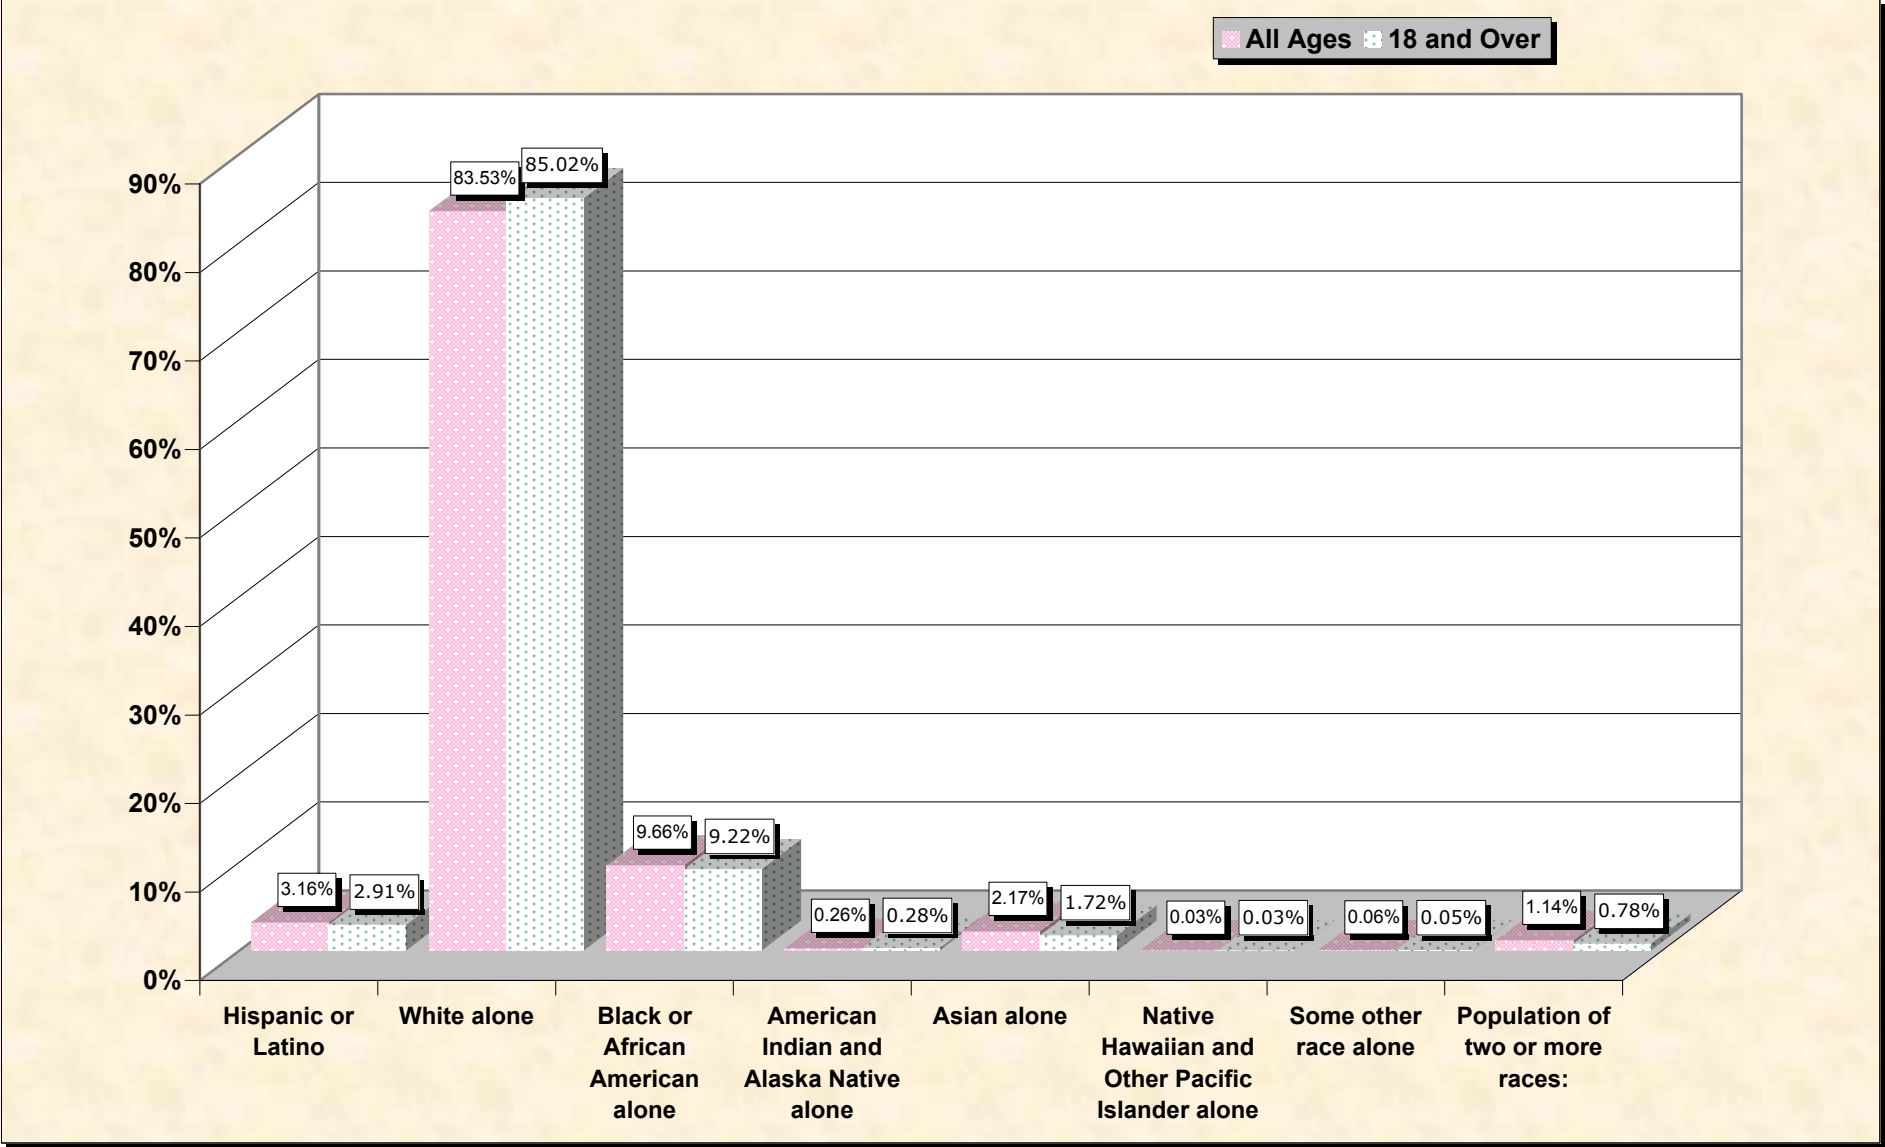

Population by Race or Ethnicity and Age

Barrow County, Georgia

Data Set: Census 2000 Redistricting Data (Public Law 94-171) Summary File

www.fairdata2000.com

[3-Oct-02](#)

Hispanic or Latino, and not Hispanic by Race and Age Barrow County, Georgia

Source: Data Set: Census 2000 Redistricting Data (Public Law 94-171) Summary File. PL2. HISPANIC OR LATINO, AND NOT HISPANIC OR LATINO BY RACE [73] - Universe: Total population; PL4. HISPANIC OR LATINO, AND NOT HISPANIC OR LATINO BY RACE FOR THE POPULATION 18 YEARS AND OVER [73] - Universe: Total population 18 years and over

source data for Chart

HISPANIC OR LATINO, AND NOT HISPANIC OR LATINO BY RACE

	Barrow County, Georgia
Total:	46,144
Hispanic or Latino	1,460
Not Hispanic or Latino:	44,684
Population of one race:	44,160
White alone	38,543
Black or African American alone	4,456
American Indian and Alaska Native alone	119
Asian alone	1,000
Native Hawaiian and Other Pacific Islander alone	15
Some other race alone	27
Population of two or more races:	524

Source: Data Set: Census 2000 Redistricting Data (Public Law 94-171) Summary File. PL2. HISPANIC OR LATINO, AND NOT HISPANIC OR LATINO BY RACE [73] - Universe: Total population

HISPANIC OR LATINO, AND NOT HISPANIC OR LATINO BY RACE FOR THE POPULATION 18 YEARS AND OVER