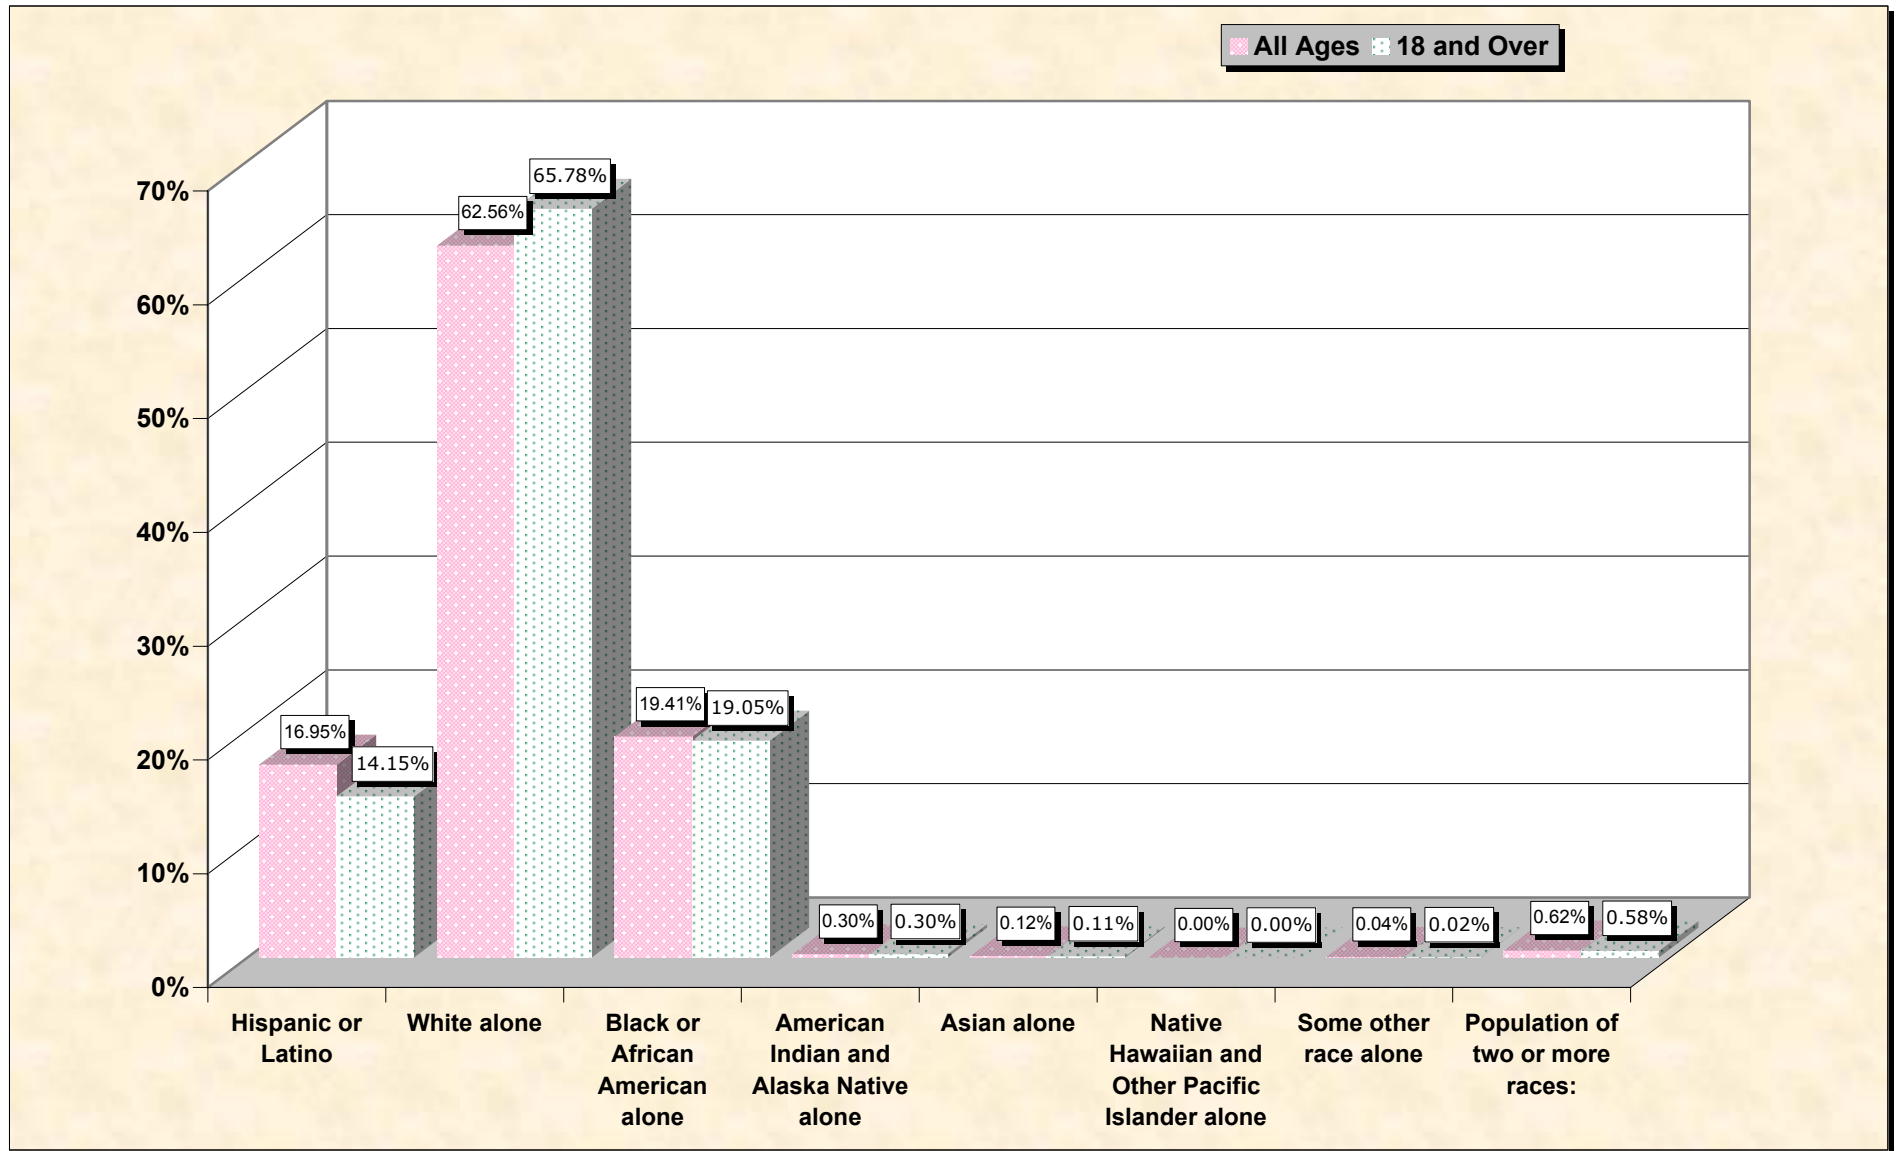

Population by Race or Ethnicity and Age

Atkinson County, Georgia

Data Set: Census 2000 Redistricting Data (Public Law 94-171) Summary File

www.fairdata2000.com

[3-Oct-02](#)

Hispanic or Latino, and not Hispanic by Race and Age Atkinson County, Georgia

Source: Data Set: Census 2000 Redistricting Data (Public Law 94-171) Summary File. PL2. HISPANIC OR LATINO, AND NOT HISPANIC OR LATINO BY RACE [73] - Universe: Total population; PL4. HISPANIC OR LATINO, AND NOT HISPANIC OR LATINO BY RACE FOR THE POPULATION 18 YEARS AND OVER [73] - Universe: Total population 18 years and over

source data for Chart

HISPANIC OR LATINO, AND NOT HISPANIC OR LATINO BY RACE

	Atkinson County, Georgia
Total:	7,609
Hispanic or Latino	1,290
Not Hispanic or Latino:	6,319
Population of one race:	6,272
White alone	4,760
Black or African American alone	1,477
American Indian and Alaska Native alone	23
Asian alone	9
Native Hawaiian and Other Pacific Islander alone	0
Some other race alone	3
Population of two or more races:	47

Source: Data Set: Census 2000 Redistricting Data (Public Law 94-171) Summary File. PL2. HISPANIC OR LATINO, AND NOT HISPANIC OR LATINO BY RACE [73] - Universe: Total population

HISPANIC OR LATINO, AND NOT HISPANIC OR LATINO BY RACE FOR THE POPULATION 18 YEARS AND OVER