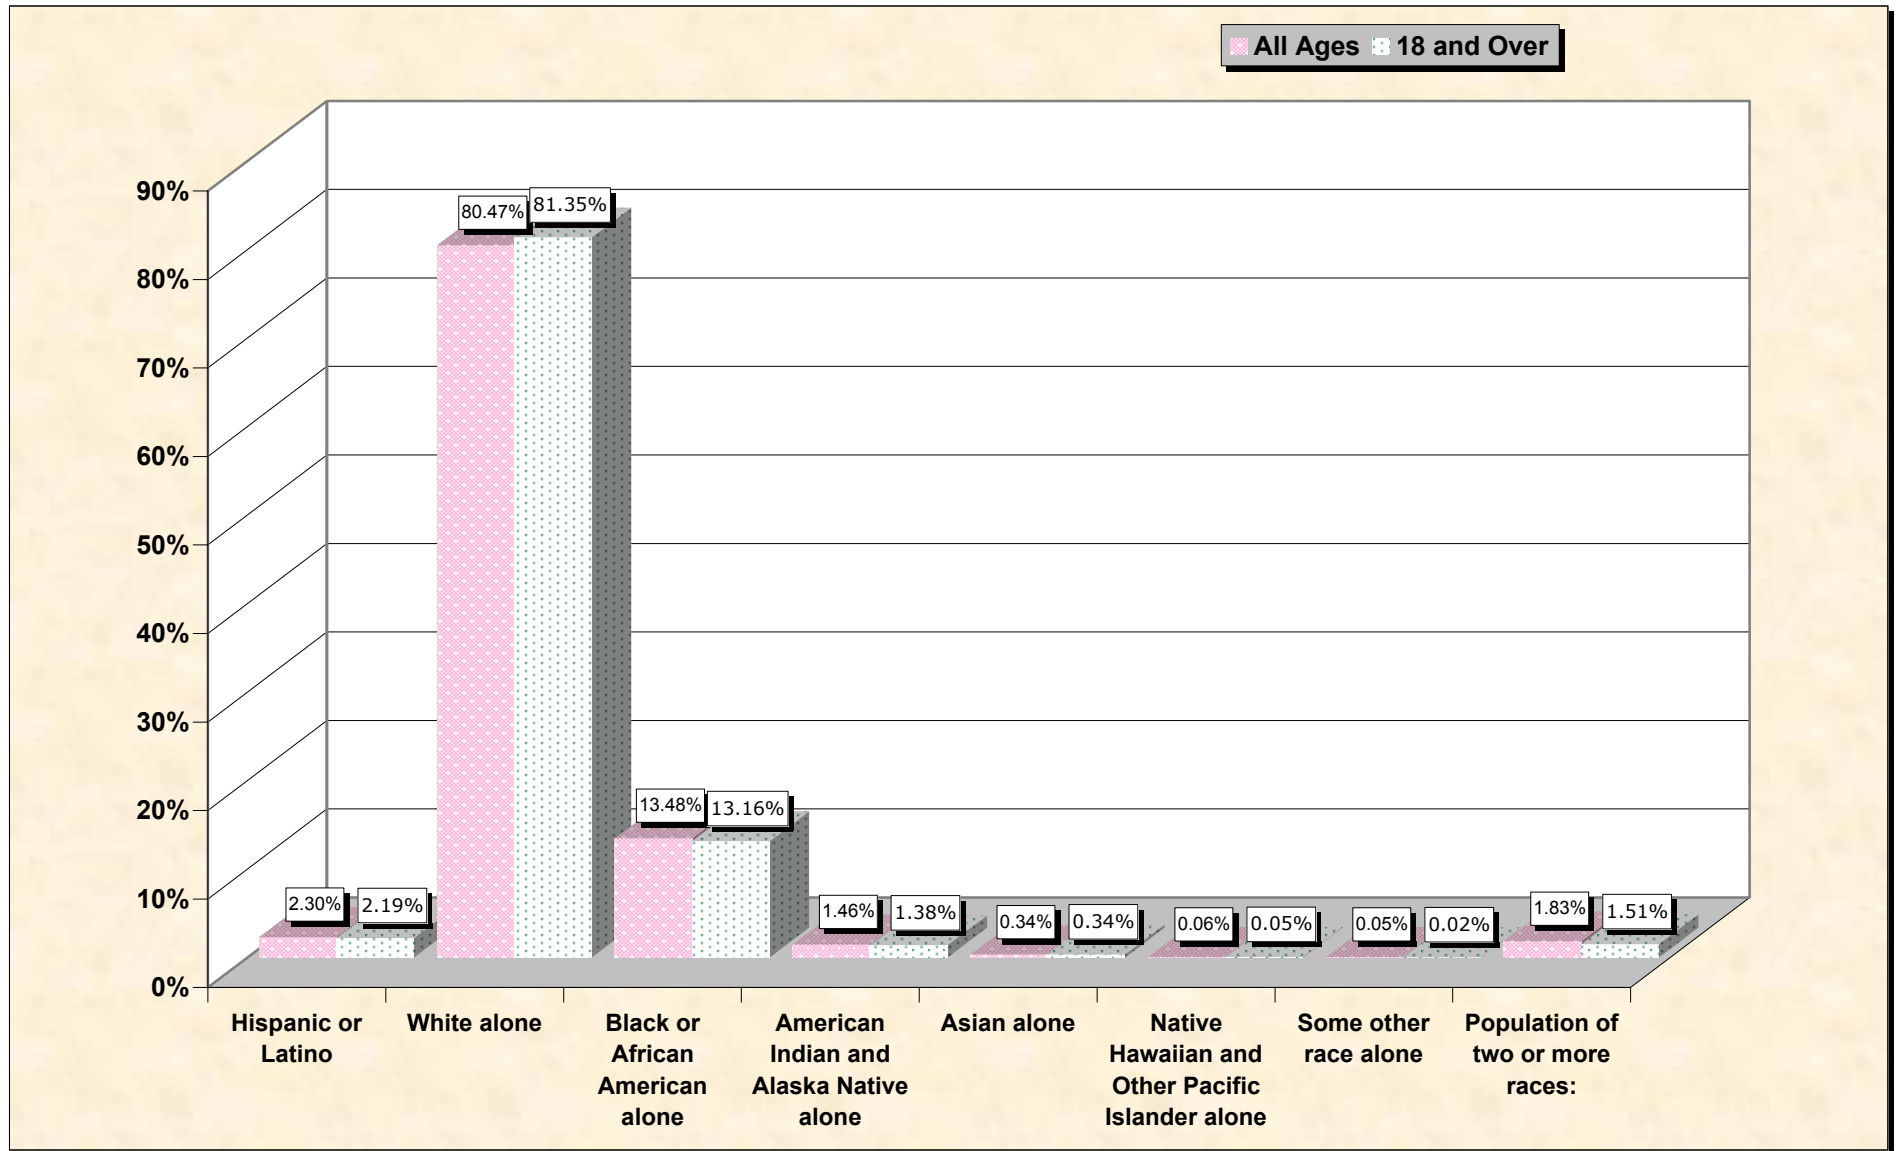

Population by Race or Ethnicity and Age

Washington County, Florida

Data Set: Census 2000 Redistricting Data (Public Law 94-171) Summary File

www.fairdata2000.com

[3-Oct-02](#)

Hispanic or Latino, and not Hispanic by Race and Age Washington County, Florida

Source: Data Set: Census 2000 Redistricting Data (Public Law 94-171) Summary File. PL2. HISPANIC OR LATINO, AND NOT HISPANIC OR LATINO BY RACE [73] - Universe: Total population; PL4. HISPANIC OR LATINO, AND NOT HISPANIC OR LATINO BY RACE FOR THE POPULATION 18 YEARS AND OVER [73] - Universe: Total population 18 years and over

source data for Chart

HISPANIC OR LATINO, AND NOT HISPANIC OR LATINO BY RACE

| Washington County, Florida | |
|--|--------|
| Total: | 20,973 |
| Hispanic or Latino | 483 |
| Not Hispanic or Latino: | 20,490 |
| Population of one race: | 20,106 |
| White alone | 16,876 |
| Black or African American alone | 2,828 |
| American Indian and Alaska Native alone | 307 |
| Asian alone | 71 |
| Native Hawaiian and Other Pacific Islander alone | 13 |
| Some other race alone | 11 |
| Population of two or more races: | 384 |

Source: Data Set: Census 2000 Redistricting Data (Public Law 94-171) Summary File. PL2. HISPANIC OR LATINO, AND NOT HISPANIC OR LATINO BY RACE [73] - Universe: Total population

HISPANIC OR LATINO, AND NOT HISPANIC OR LATINO BY RACE FOR THE POPULATION 18 YEARS AND OVER