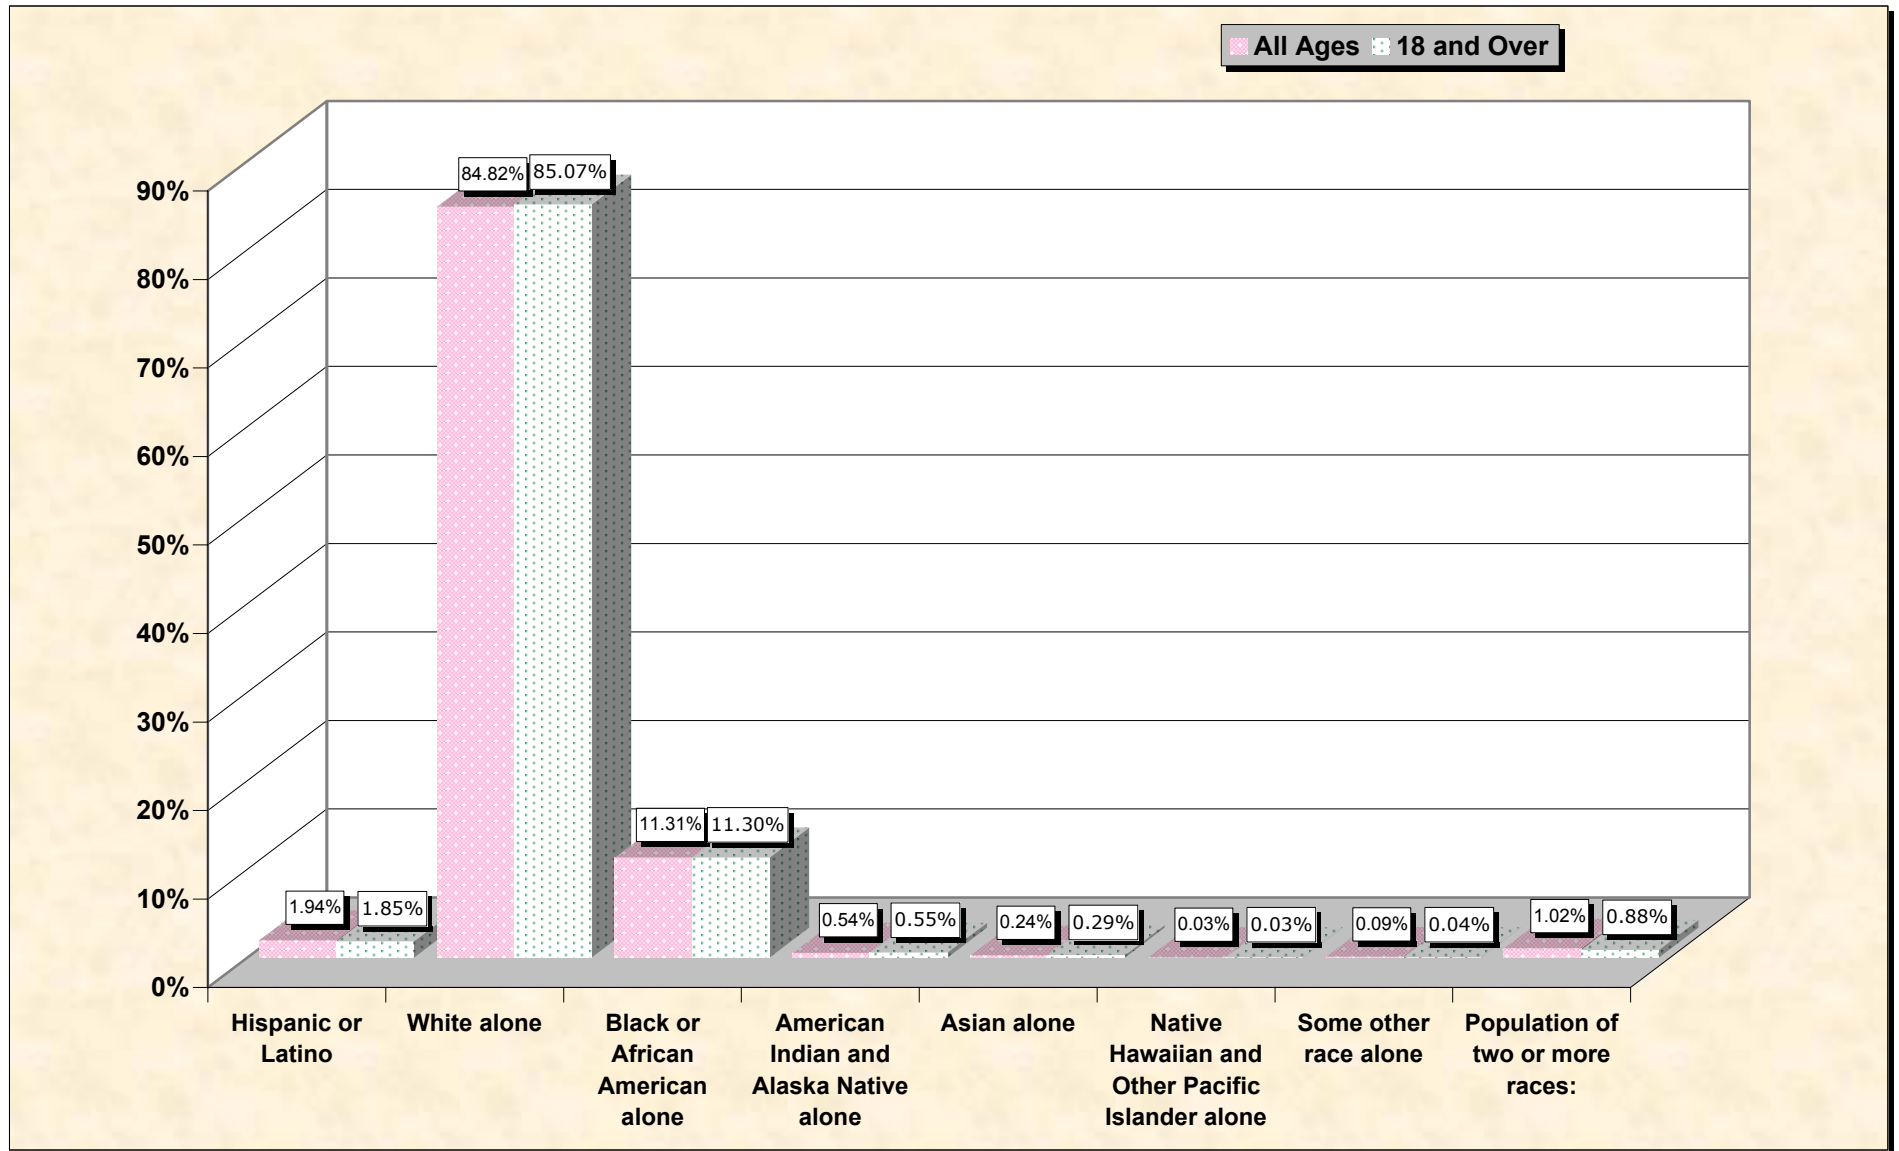

Population by Race or Ethnicity and Age

Wakulla County, Florida

Data Set: Census 2000 Redistricting Data (Public Law 94-171) Summary File

www.fairdata2000.com

[3-Oct-02](#)

Hispanic or Latino, and not Hispanic by Race and Age Wakulla County, Florida

Source: Data Set: Census 2000 Redistricting Data (Public Law 94-171) Summary File. PL2. HISPANIC OR LATINO, AND NOT HISPANIC OR LATINO BY RACE [73] - Universe: Total population; PL4. HISPANIC OR LATINO, AND NOT HISPANIC OR LATINO BY RACE FOR THE POPULATION 18 YEARS AND OVER [73] - Universe: Total population 18 years and over

source data for Chart

HISPANIC OR LATINO, AND NOT HISPANIC OR LATINO BY RACE

	Wakulla County, Florida
Total:	22,863
Hispanic or Latino	443
Not Hispanic or Latino:	22,420
Population of one race:	22,186
White alone	19,393
Black or African American alone	2,586
American Indian and Alaska Native alone	124
Asian alone	56
Native Hawaiian and Other Pacific Islander alone	7
Some other race alone	20
Population of two or more races:	234

Source: Data Set: Census 2000 Redistricting Data (Public Law 94-171) Summary File. PL2. HISPANIC OR LATINO, AND NOT HISPANIC OR LATINO BY RACE [73] - Universe: Total population

HISPANIC OR LATINO, AND NOT HISPANIC OR LATINO BY RACE FOR THE POPULATION 18 YEARS AND OVER