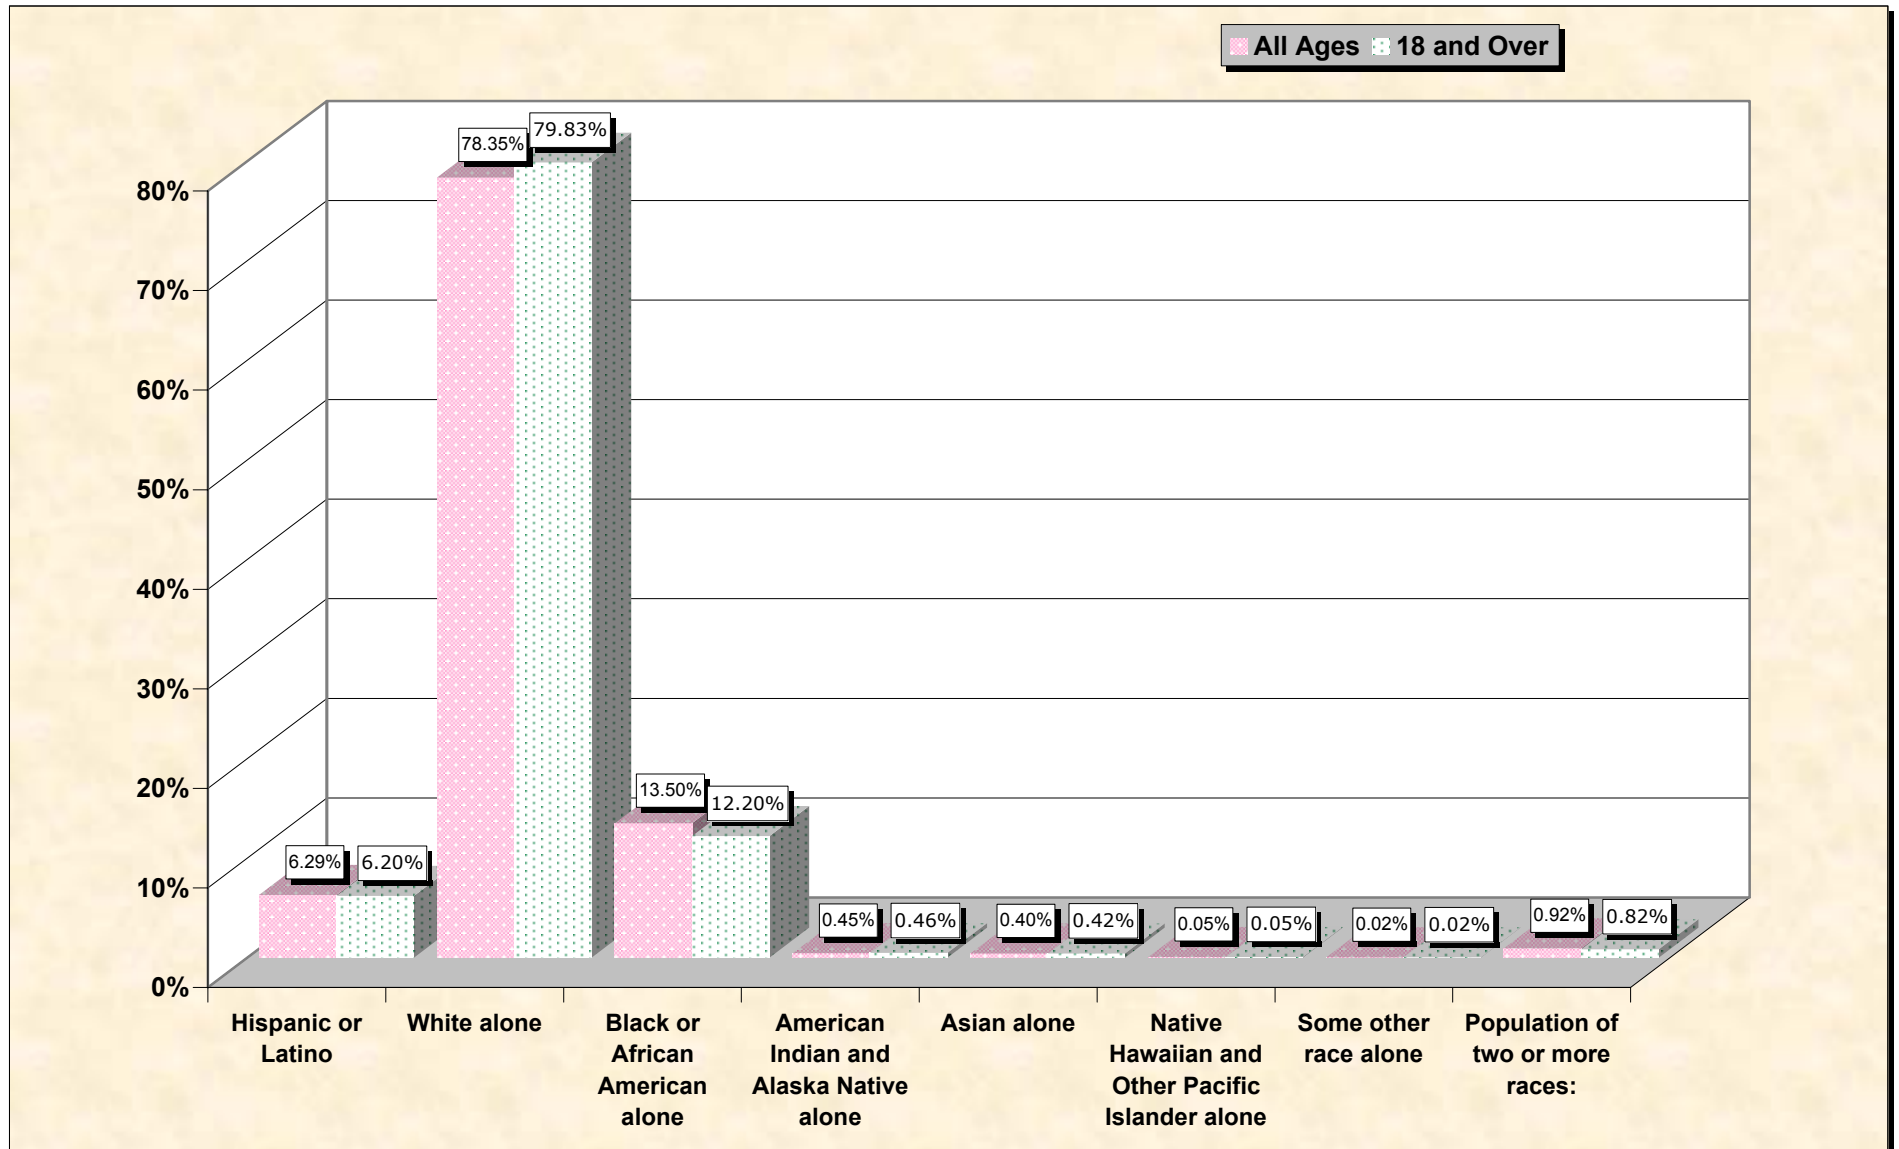

# Population by Race or Ethnicity and Age

## Sumter County, Florida

**Data Set: Census 2000 Redistricting Data (Public Law 94-171) Summary File**

[www.fairdata2000.com](http://www.fairdata2000.com)

[3-Oct-02](#)

# Hispanic or Latino, and not Hispanic by Race and Age Sumter County, Florida

Source: Data Set: Census 2000 Redistricting Data (Public Law 94-171) Summary File. PL2. HISPANIC OR LATINO, AND NOT HISPANIC OR LATINO BY RACE [73] - Universe: Total population; PL4. HISPANIC OR LATINO, AND NOT HISPANIC OR LATINO BY RACE FOR THE POPULATION 18 YEARS AND OVER [73] - Universe: Total population 18 years and over

Source: Data Set: Census 2000 Redistricting Data (Public Law 94-171) Summary File. PL2. HISPANIC OR LATINO, AND NOT HISPANIC OR LATINO BY RACE [73] - Universe: Total population

**HISPANIC OR LATINO, AND NOT HISPANIC OR LATINO BY RACE FOR THE POPULATION 18 YEARS AND OVER**