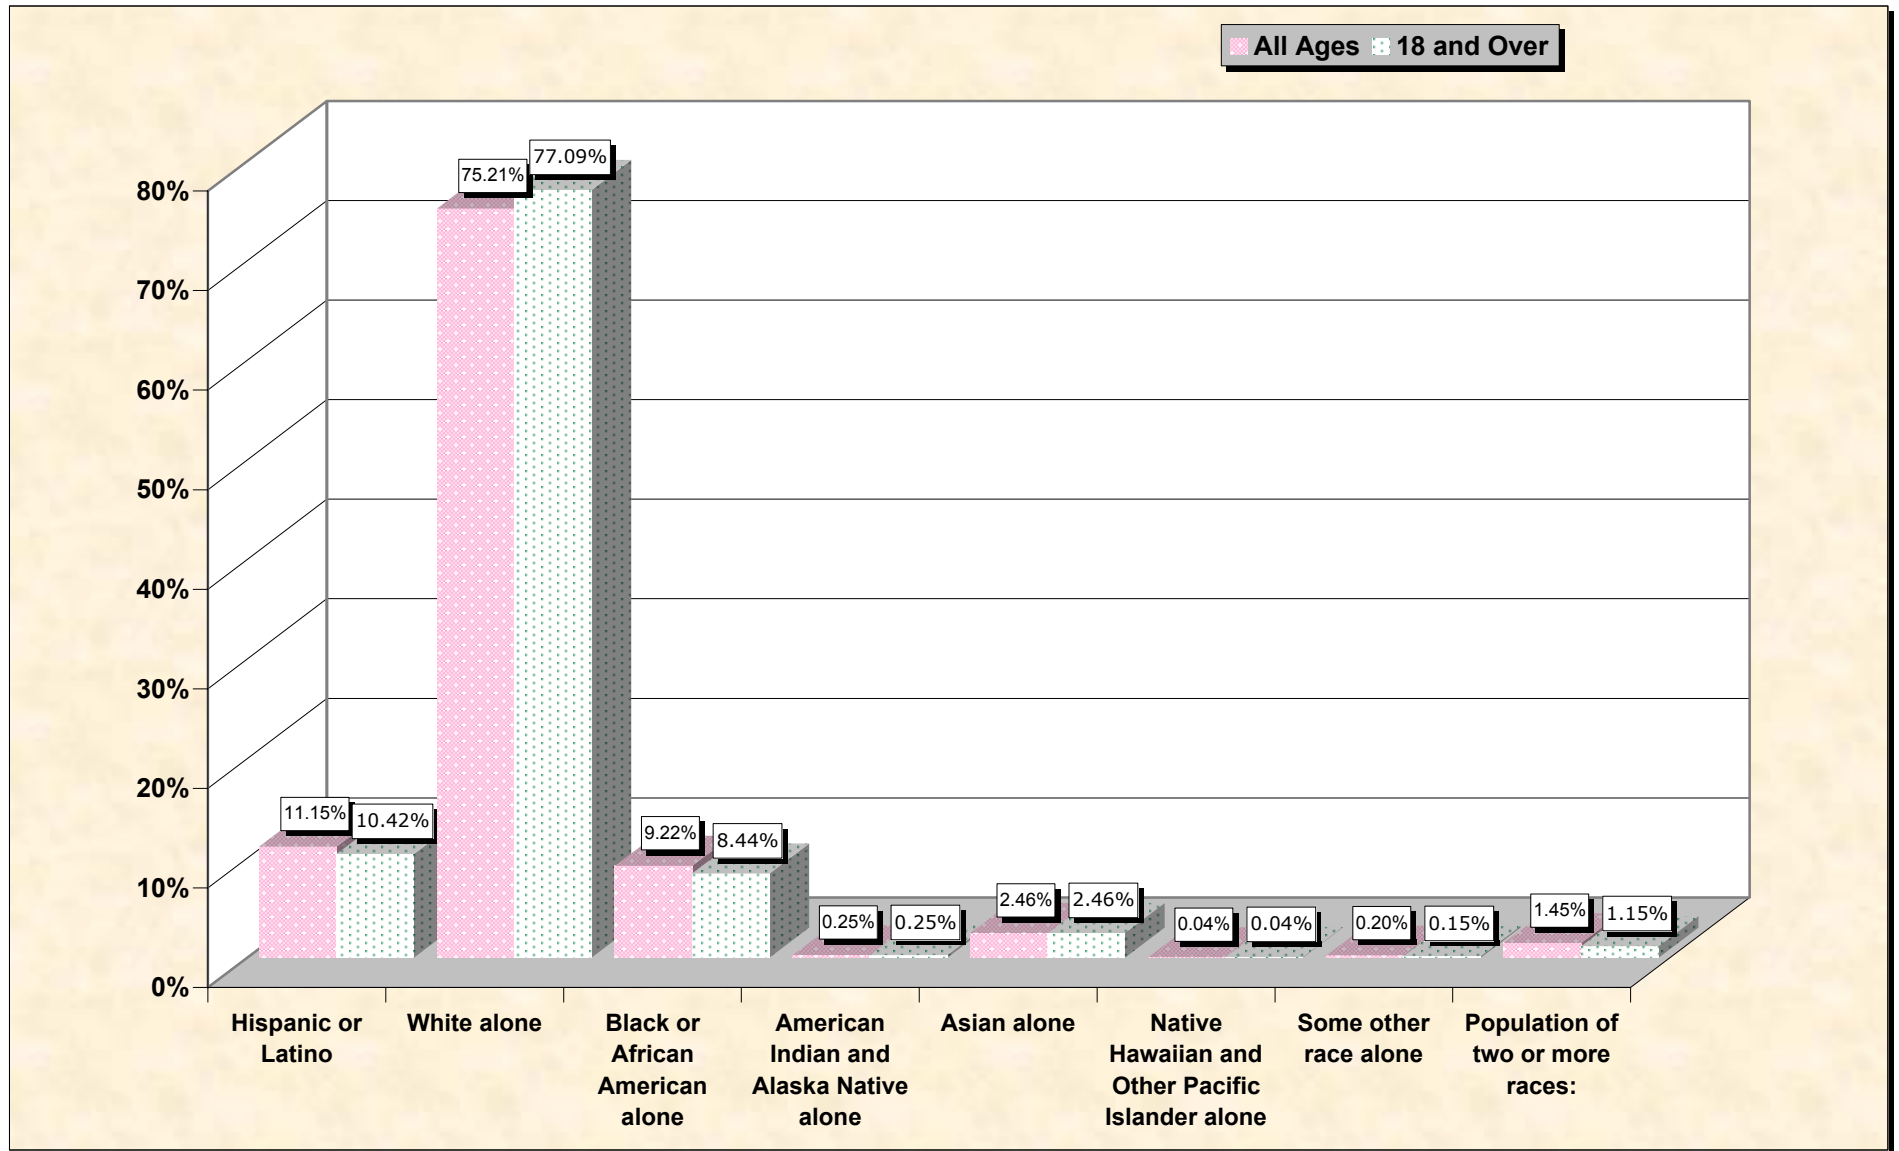

Population by Race or Ethnicity and Age

Seminole County, Florida

Data Set: Census 2000 Redistricting Data (Public Law 94-171) Summary File

www.fairdata2000.com

[3-Oct-02](#)

Hispanic or Latino, and not Hispanic by Race and Age Seminole County, Florida

Source: Data Set: Census 2000 Redistricting Data (Public Law 94-171) Summary File. PL2. HISPANIC OR LATINO, AND NOT HISPANIC OR LATINO BY RACE [73] - Universe: Total population; PL4. HISPANIC OR LATINO, AND NOT HISPANIC OR LATINO BY RACE FOR THE POPULATION 18 YEARS AND OVER [73] - Universe: Total population 18 years and over

Source: Data Set: Census 2000 Redistricting Data (Public Law 94-171) Summary File. PL2. HISPANIC OR LATINO, AND NOT HISPANIC OR LATINO BY RACE [73] - Universe: Total population

HISPANIC OR LATINO, AND NOT HISPANIC OR LATINO BY RACE FOR THE POPULATION 18 YEARS AND OVER

Source: Data Set: Census 2000 Redistricting Data (Public Law 94-171) Summary File. PL4. HISPANIC OR LATINO, AND NOT HISPANIC OR LATINO BY RACE FOR THE POPULATION 18 YEARS AND OVER [73] - Universe: Total population 18 years and over