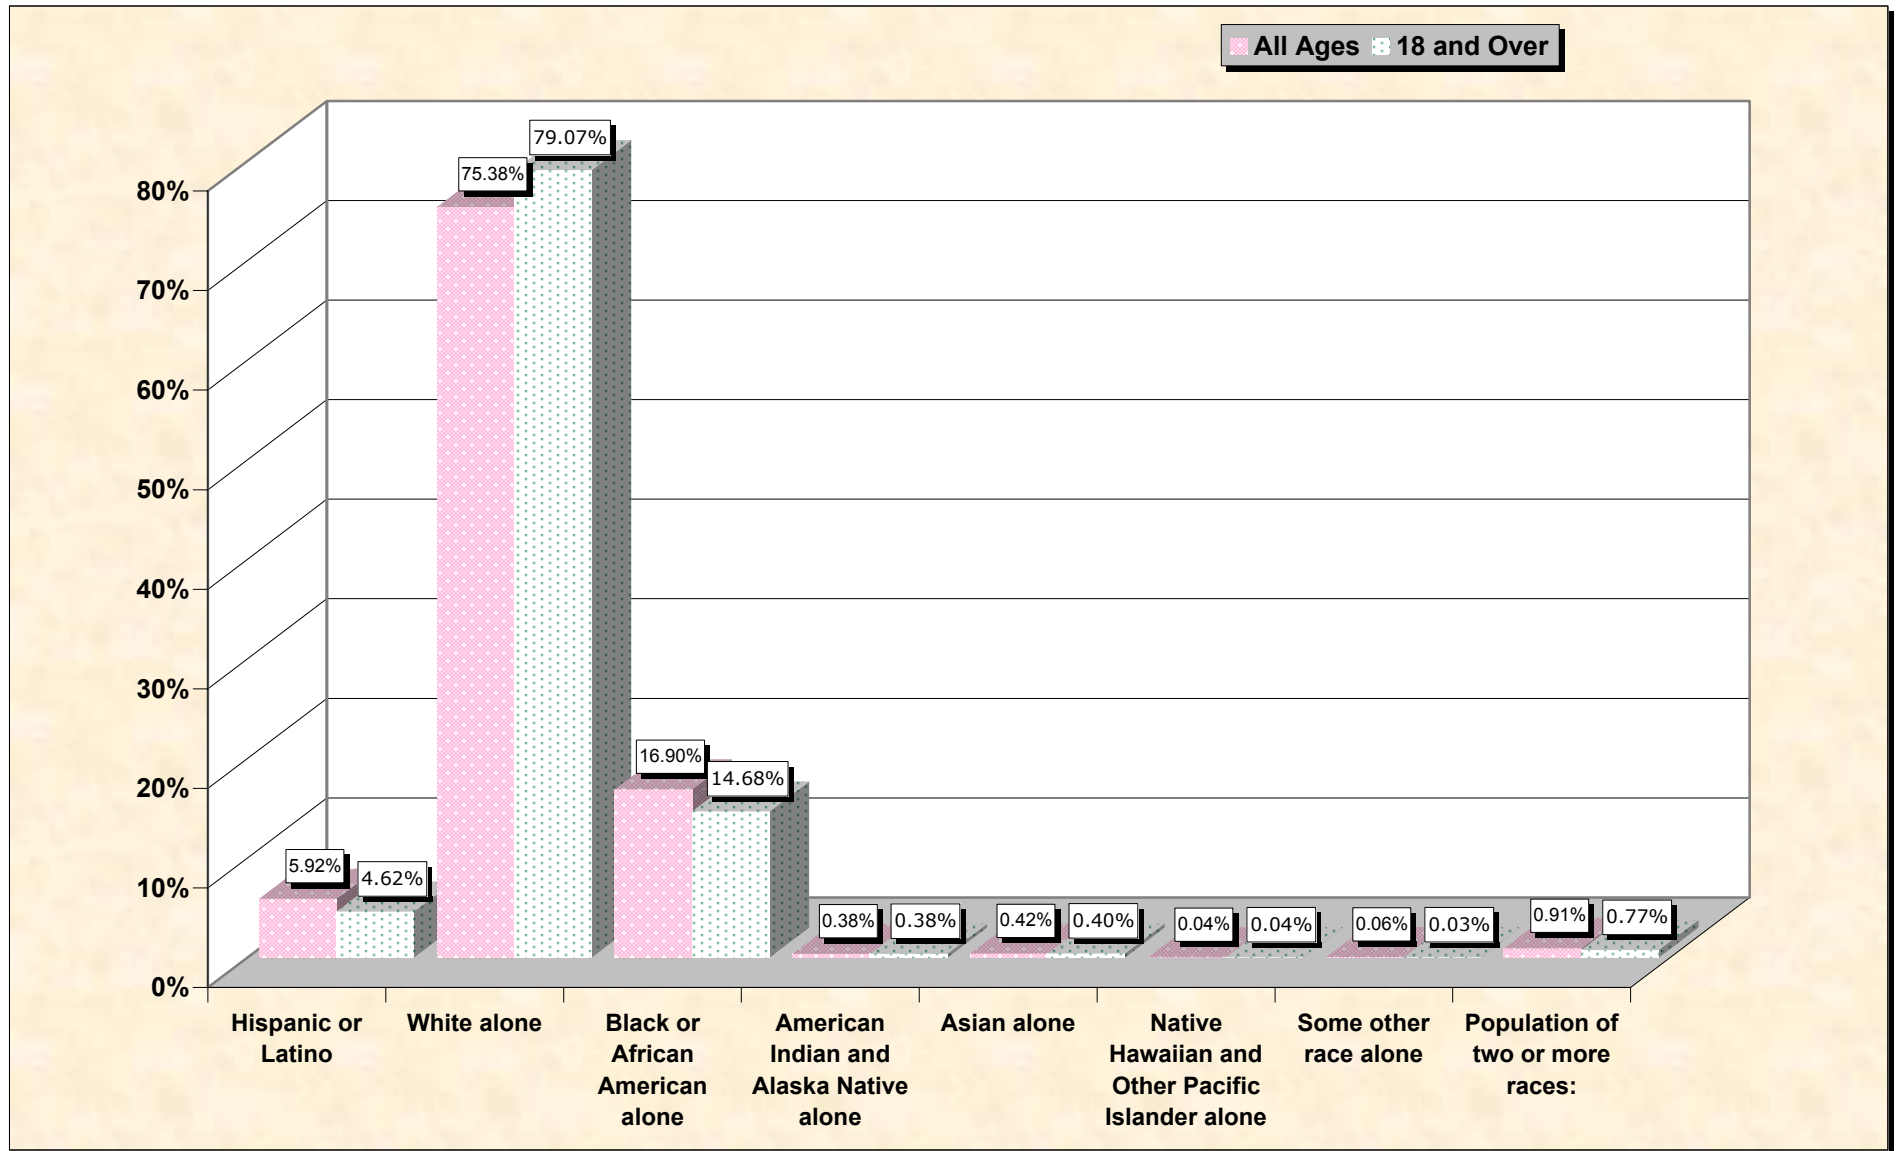

# Population by Race or Ethnicity and Age

# Hispanic or Latino, and not Hispanic by Race and Age Putnam County, Florida

Source: Data Set: Census 2000 Redistricting Data (Public Law 94-171) Summary File. PL2. HISPANIC OR LATINO, AND NOT HISPANIC OR LATINO BY RACE [73] - Universe: Total population; PL4. HISPANIC OR LATINO, AND NOT HISPANIC OR LATINO BY RACE FOR THE POPULATION 18 YEARS AND OVER [73] - Universe: Total population 18 years and over

**source data for Chart**

**HISPANIC OR LATINO, AND NOT HISPANIC OR LATINO BY RACE**

	<b>Putnam County, Florida</b>
Total:	70,423
Hispanic or Latino	4,168
Not Hispanic or Latino:	66,255
Population of one race:	65,611
White alone	53,087
Black or African American alone	11,898
American Indian and Alaska Native alone	265
Asian alone	294
Native Hawaiian and Other Pacific Islander alone	27
Some other race alone	40
Population of two or more races:	644

Source: Data Set: Census 2000 Redistricting Data (Public Law 94-171) Summary File. PL2. HISPANIC OR LATINO, AND NOT HISPANIC OR LATINO BY RACE [73] - Universe: Total population

**HISPANIC OR LATINO, AND NOT HISPANIC OR LATINO BY RACE FOR THE POPULATION 18 YEARS AND OVER**