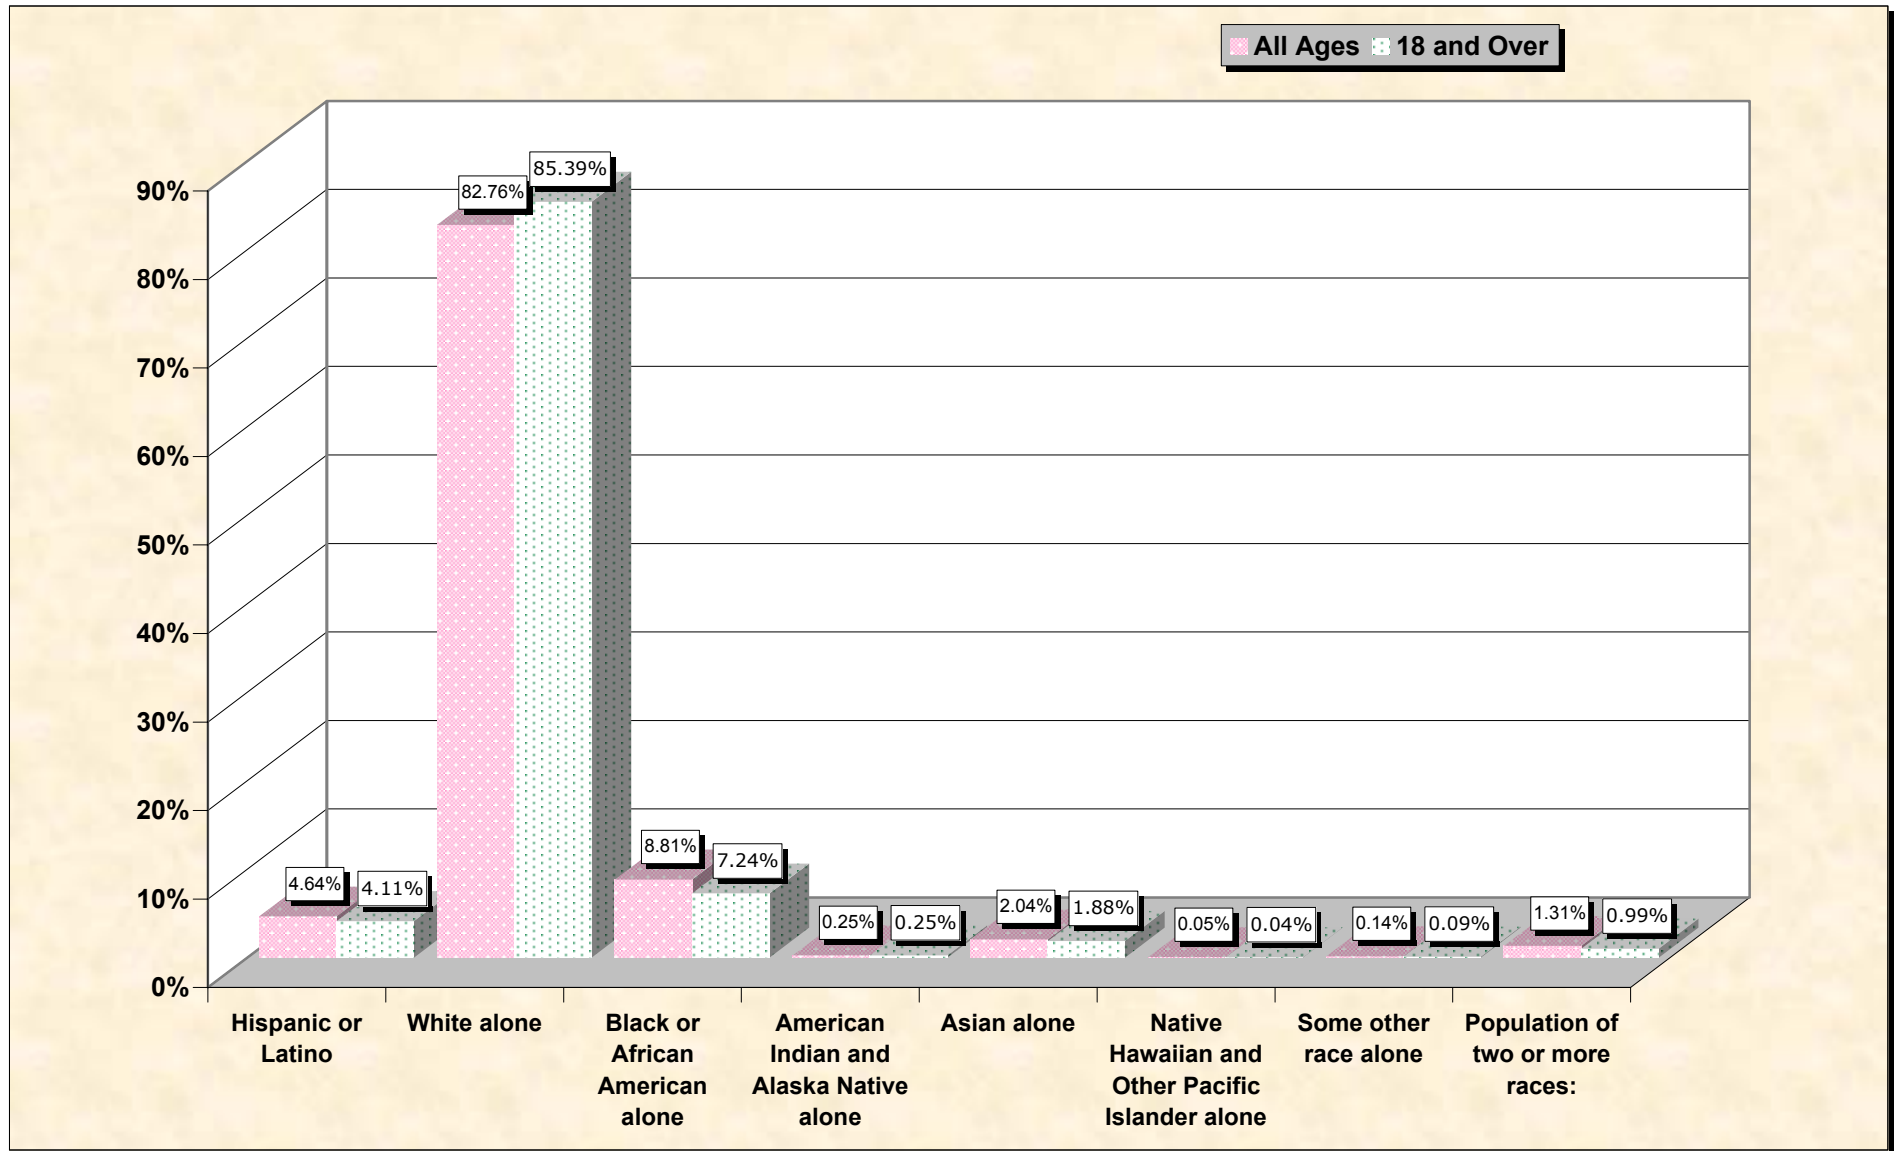

# Population by Race or Ethnicity and Age

# Hispanic or Latino, and not Hispanic by Race and Age Pinellas County, Florida

Source: Data Set: Census 2000 Redistricting Data (Public Law 94-171) Summary File. PL2. HISPANIC OR LATINO, AND NOT HISPANIC OR LATINO BY RACE [73] - Universe: Total population; PL4. HISPANIC OR LATINO, AND NOT HISPANIC OR LATINO BY RACE FOR THE POPULATION 18 YEARS AND OVER [73] - Universe: Total population 18 years and over

**source data for Chart**

**HISPANIC OR LATINO, AND NOT HISPANIC OR LATINO BY RACE**

	<b>Pinellas County, Florida</b>
Total:	921,482
Hispanic or Latino	42,760
Not Hispanic or Latino:	878,722
Population of one race:	866,607
White alone	762,614
Black or African American alone	81,146
American Indian and Alaska Native alone	2,292
Asian alone	18,794
Native Hawaiian and Other Pacific Islander alone	435
Some other race alone	1,326
Population of two or more races:	12,115

Source: Data Set: Census 2000 Redistricting Data (Public Law 94-171) Summary File. PL2. HISPANIC OR LATINO, AND NOT HISPANIC OR LATINO BY RACE [73] - Universe: Total population

**HISPANIC OR LATINO, AND NOT HISPANIC OR LATINO BY RACE FOR THE POPULATION 18 YEARS AND OVER**