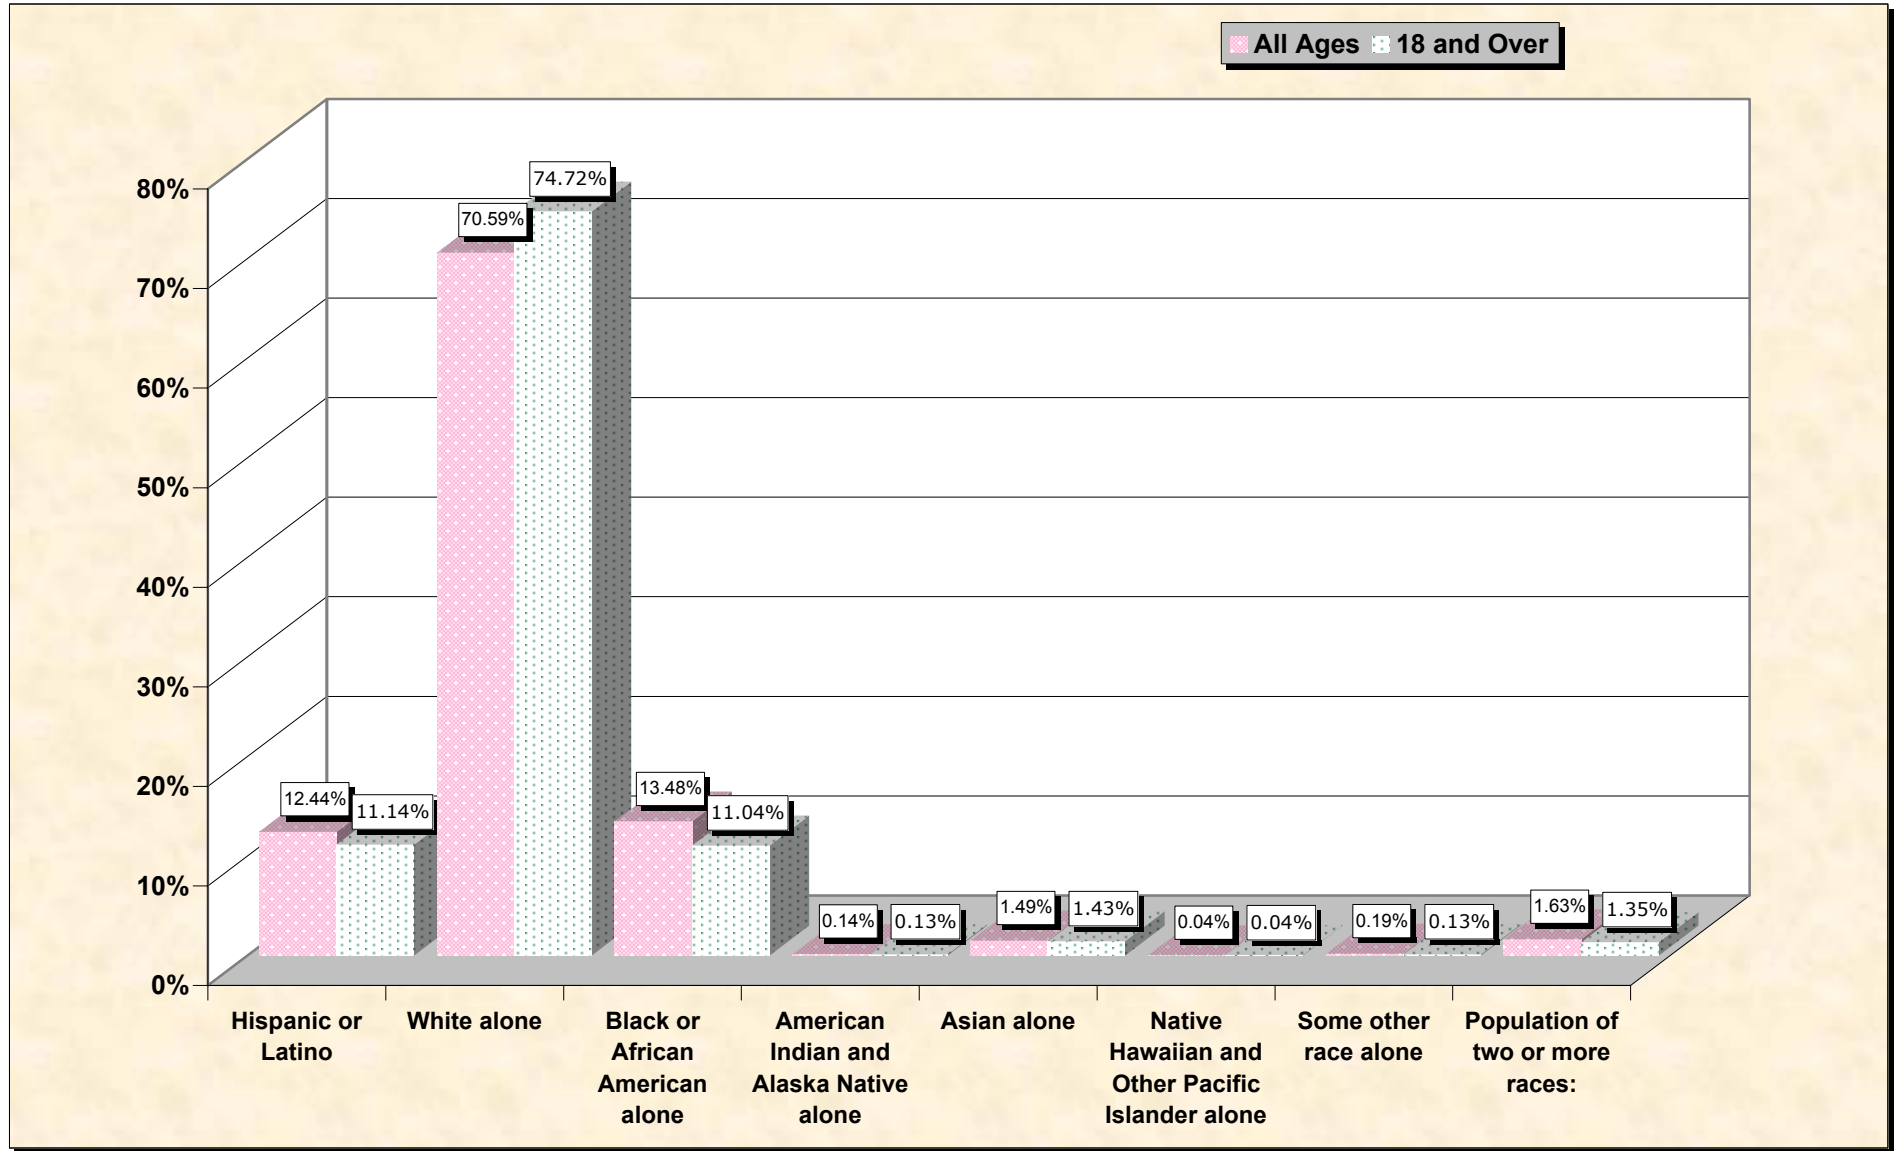

Population by Race or Ethnicity and Age

Palm Beach County, Florida

Data Set: Census 2000 Redistricting Data (Public Law 94-171) Summary File

www.fairdata2000.com

[3-Oct-02](#)

Hispanic or Latino, and not Hispanic by Race and Age Palm Beach County, Florida

Source: Data Set: Census 2000 Redistricting Data (Public Law 94-171) Summary File. PL2. HISPANIC OR LATINO, AND NOT HISPANIC OR LATINO BY RACE [73] - Universe: Total population; PL4. HISPANIC OR LATINO, AND NOT HISPANIC OR LATINO BY RACE FOR THE POPULATION 18 YEARS AND OVER [73] - Universe: Total population 18 years and over

source data for Chart

HISPANIC OR LATINO, AND NOT HISPANIC OR LATINO BY RACE

Palm Beach County, Florida	
Total:	1,131,184
Hispanic or Latino	140,675
Not Hispanic or Latino:	990,509
Population of one race:	972,057
White alone	798,484
Black or African American alone	152,433
American Indian and Alaska Native alone	1,617
Asian alone	16,881
Native Hawaiian and Other Pacific Islander alone	483
Some other race alone	2,159
Population of two or more races:	18,452

Source: Data Set: Census 2000 Redistricting Data (Public Law 94-171) Summary File. PL2. HISPANIC OR LATINO, AND NOT HISPANIC OR LATINO BY RACE [73] - Universe: Total population

HISPANIC OR LATINO, AND NOT HISPANIC OR LATINO BY RACE FOR THE POPULATION 18 YEARS AND OVER