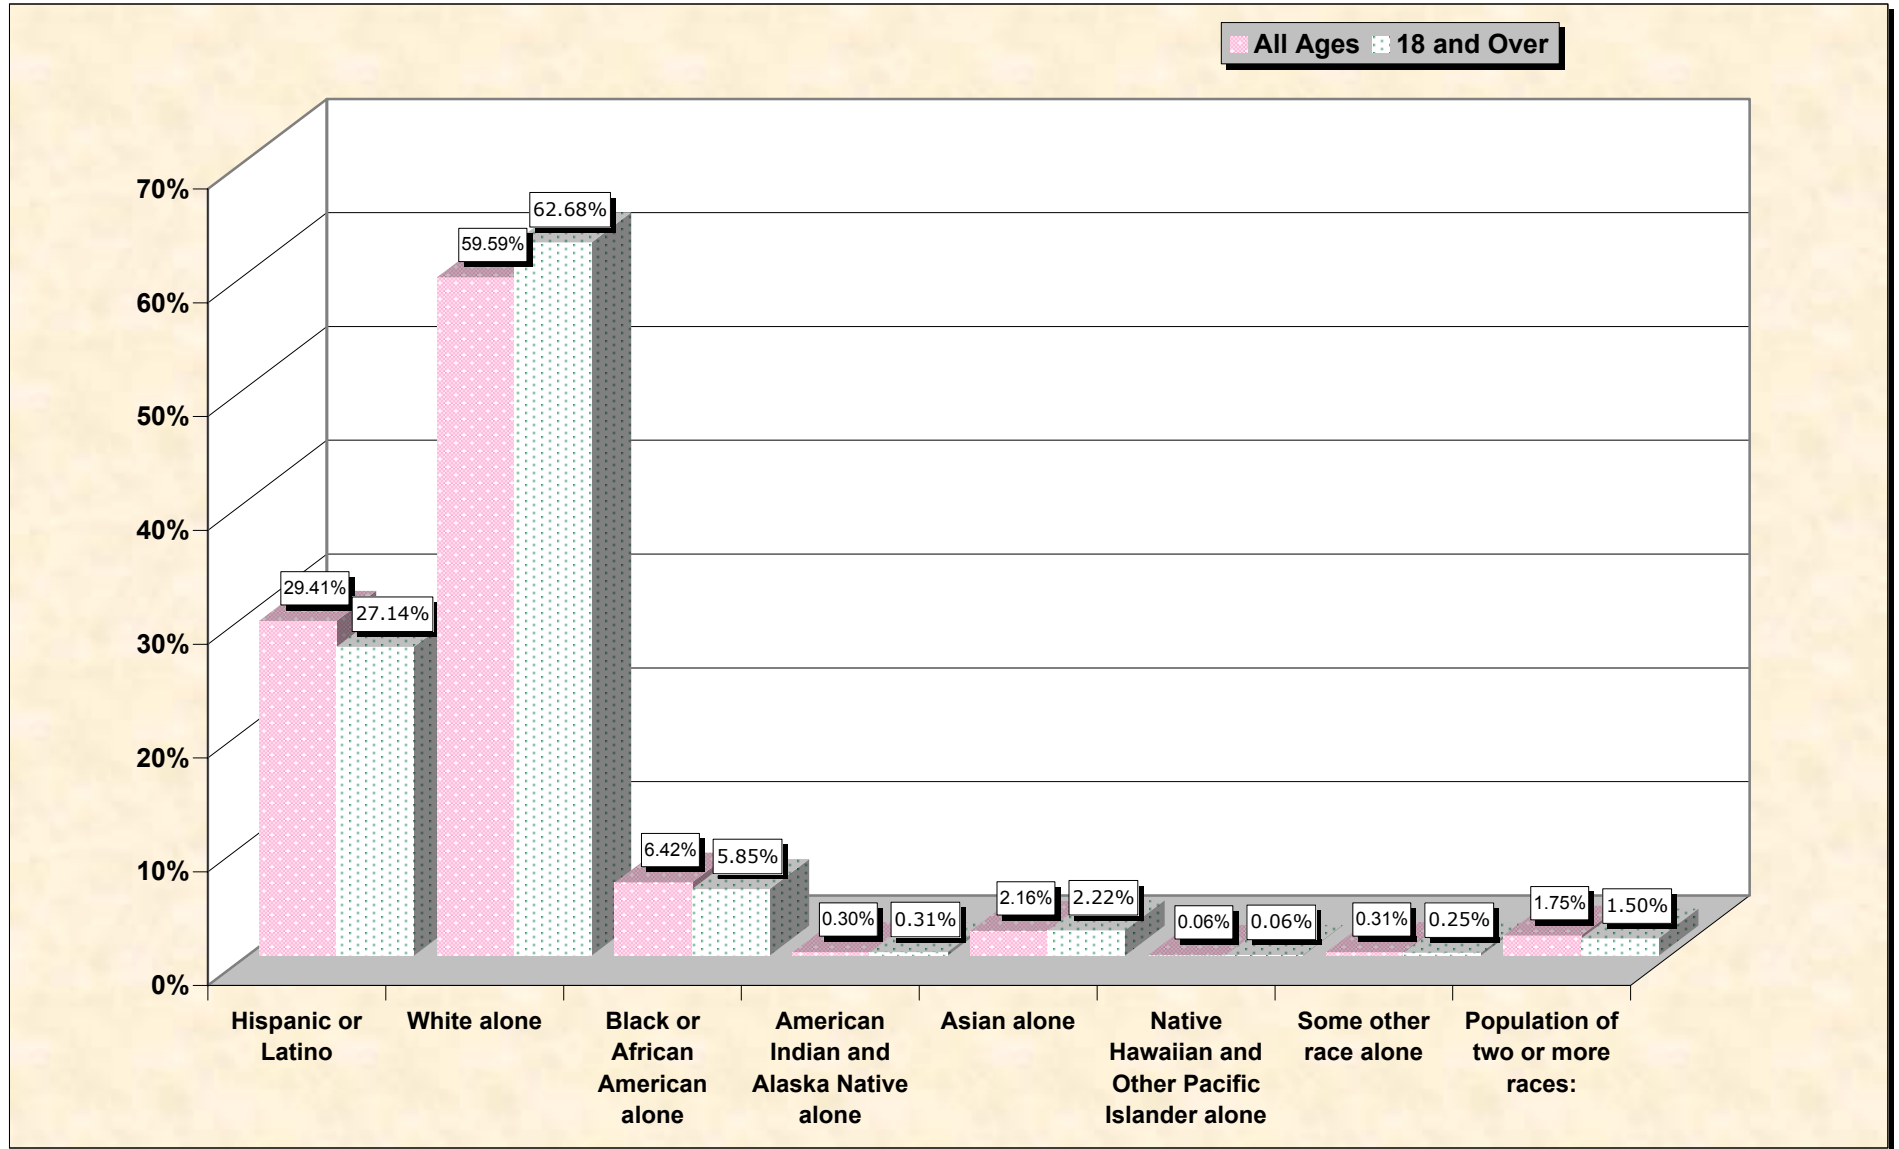

# Population by Race or Ethnicity and Age

## Osceola County, Florida

**Data Set: Census 2000 Redistricting Data (Public Law 94-171) Summary File**

[www.fairdata2000.com](http://www.fairdata2000.com)

[3-Oct-02](#)

# Hispanic or Latino, and not Hispanic by Race and Age Osceola County, Florida

Source: Data Set: Census 2000 Redistricting Data (Public Law 94-171) Summary File. PL2. HISPANIC OR LATINO, AND NOT HISPANIC OR LATINO BY RACE [73] - Universe: Total population; PL4. HISPANIC OR LATINO, AND NOT HISPANIC OR LATINO BY RACE FOR THE POPULATION 18 YEARS AND OVER [73] - Universe: Total population 18 years and over

Source: Data Set: Census 2000 Redistricting Data (Public Law 94-171) Summary File. PL2. HISPANIC OR LATINO, AND NOT HISPANIC OR LATINO BY RACE [73] - Universe: Total population

**HISPANIC OR LATINO, AND NOT HISPANIC OR LATINO BY RACE FOR THE POPULATION 18 YEARS AND OVER**