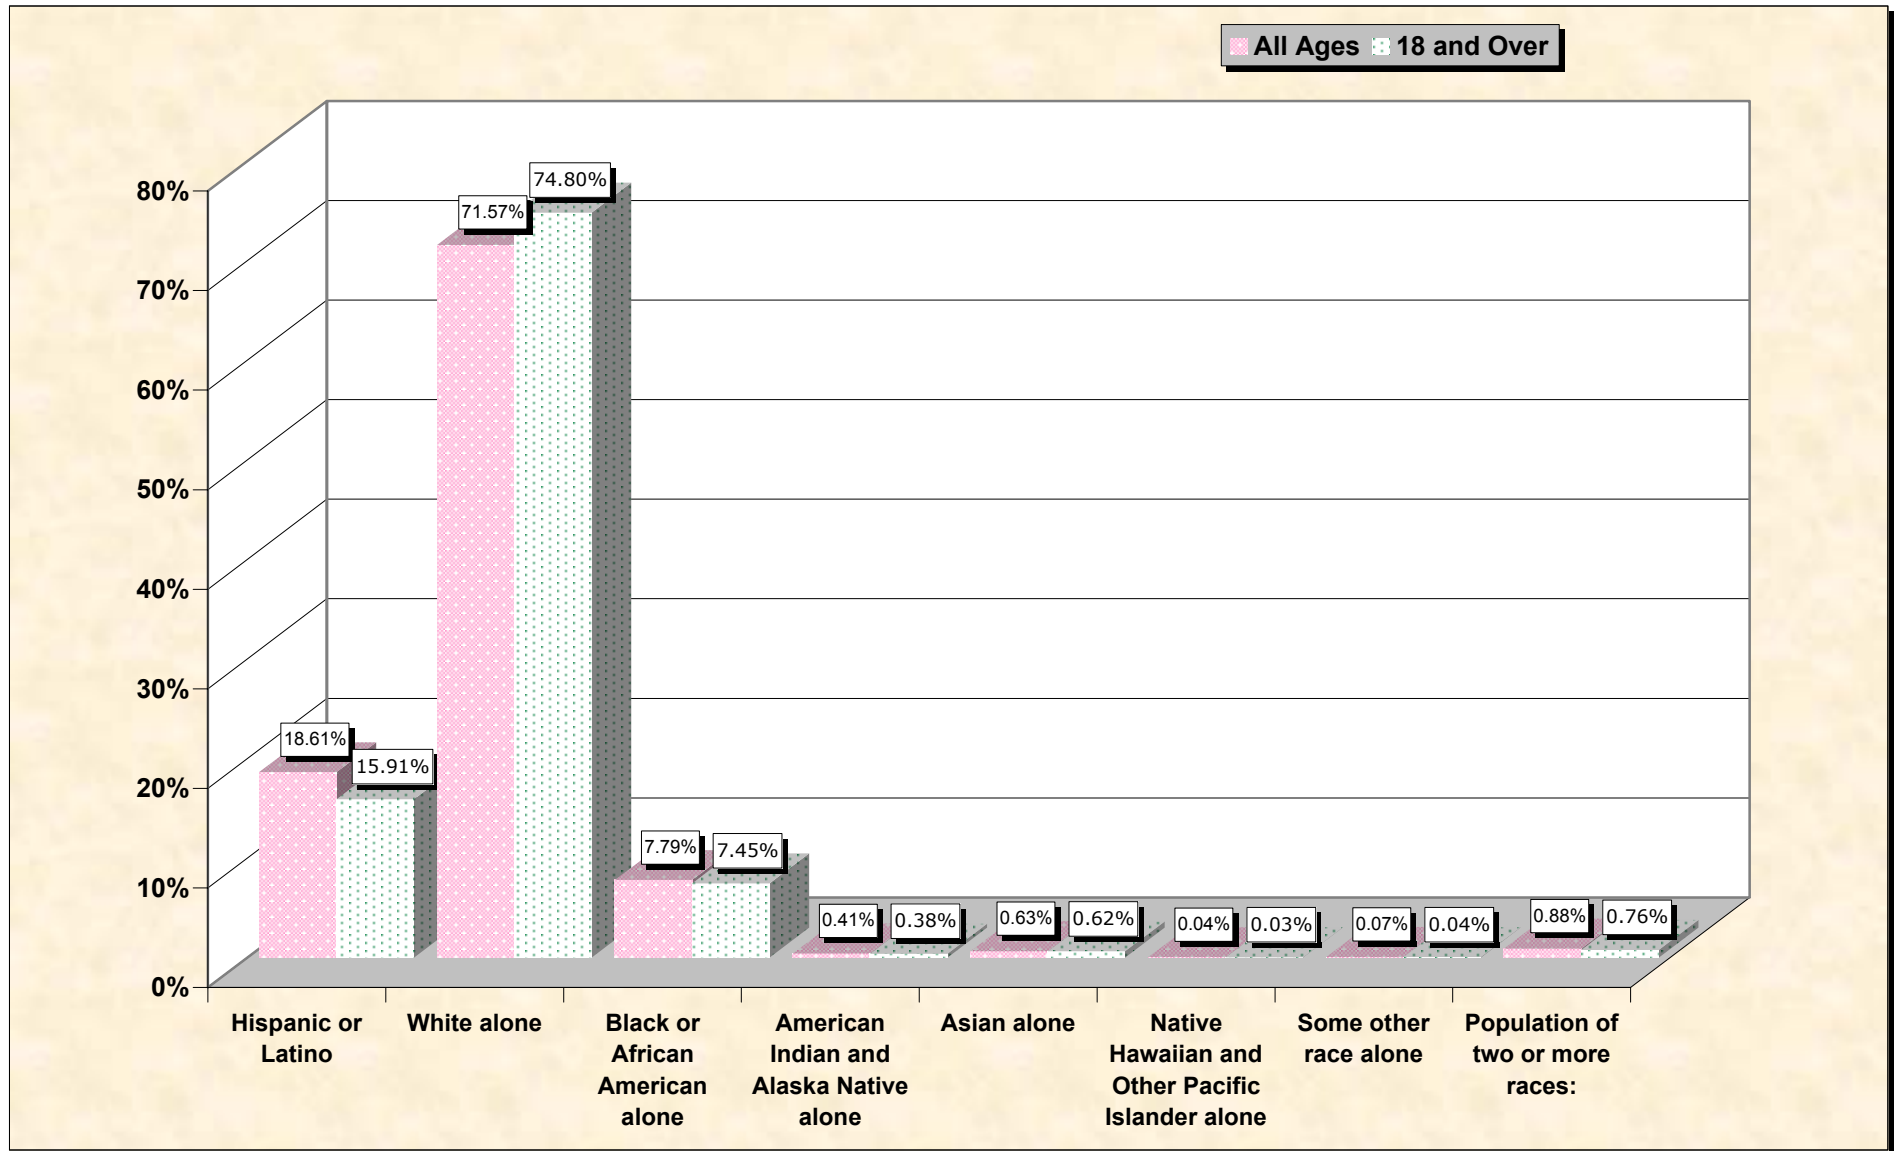

# Population by Race or Ethnicity and Age

# Hispanic or Latino, and not Hispanic by Race and Age Okeechobee County, Florida

Source: Data Set: Census 2000 Redistricting Data (Public Law 94-171) Summary File. PL2. HISPANIC OR LATINO, AND NOT HISPANIC OR LATINO BY RACE [73] - Universe: Total population; PL4. HISPANIC OR LATINO, AND NOT HISPANIC OR LATINO BY RACE FOR THE POPULATION 18 YEARS AND OVER [73] - Universe: Total population 18 years and over

**source data for Chart**

**HISPANIC OR LATINO, AND NOT HISPANIC OR LATINO BY RACE**

<b>Okeechobee County, Florida</b>	
Total:	35,910
Hispanic or Latino	6,684
Not Hispanic or Latino:	29,226
Population of one race:	28,909
White alone	25,699
Black or African American alone	2,796
American Indian and Alaska Native alone	148
Asian alone	228
Native Hawaiian and Other Pacific Islander alone	14
Some other race alone	24
Population of two or more races:	317

Source: Data Set: Census 2000 Redistricting Data (Public Law 94-171) Summary File. PL2. HISPANIC OR LATINO, AND NOT HISPANIC OR LATINO BY RACE [73] - Universe: Total population

**HISPANIC OR LATINO, AND NOT HISPANIC OR LATINO BY RACE FOR THE POPULATION 18 YEARS AND OVER**