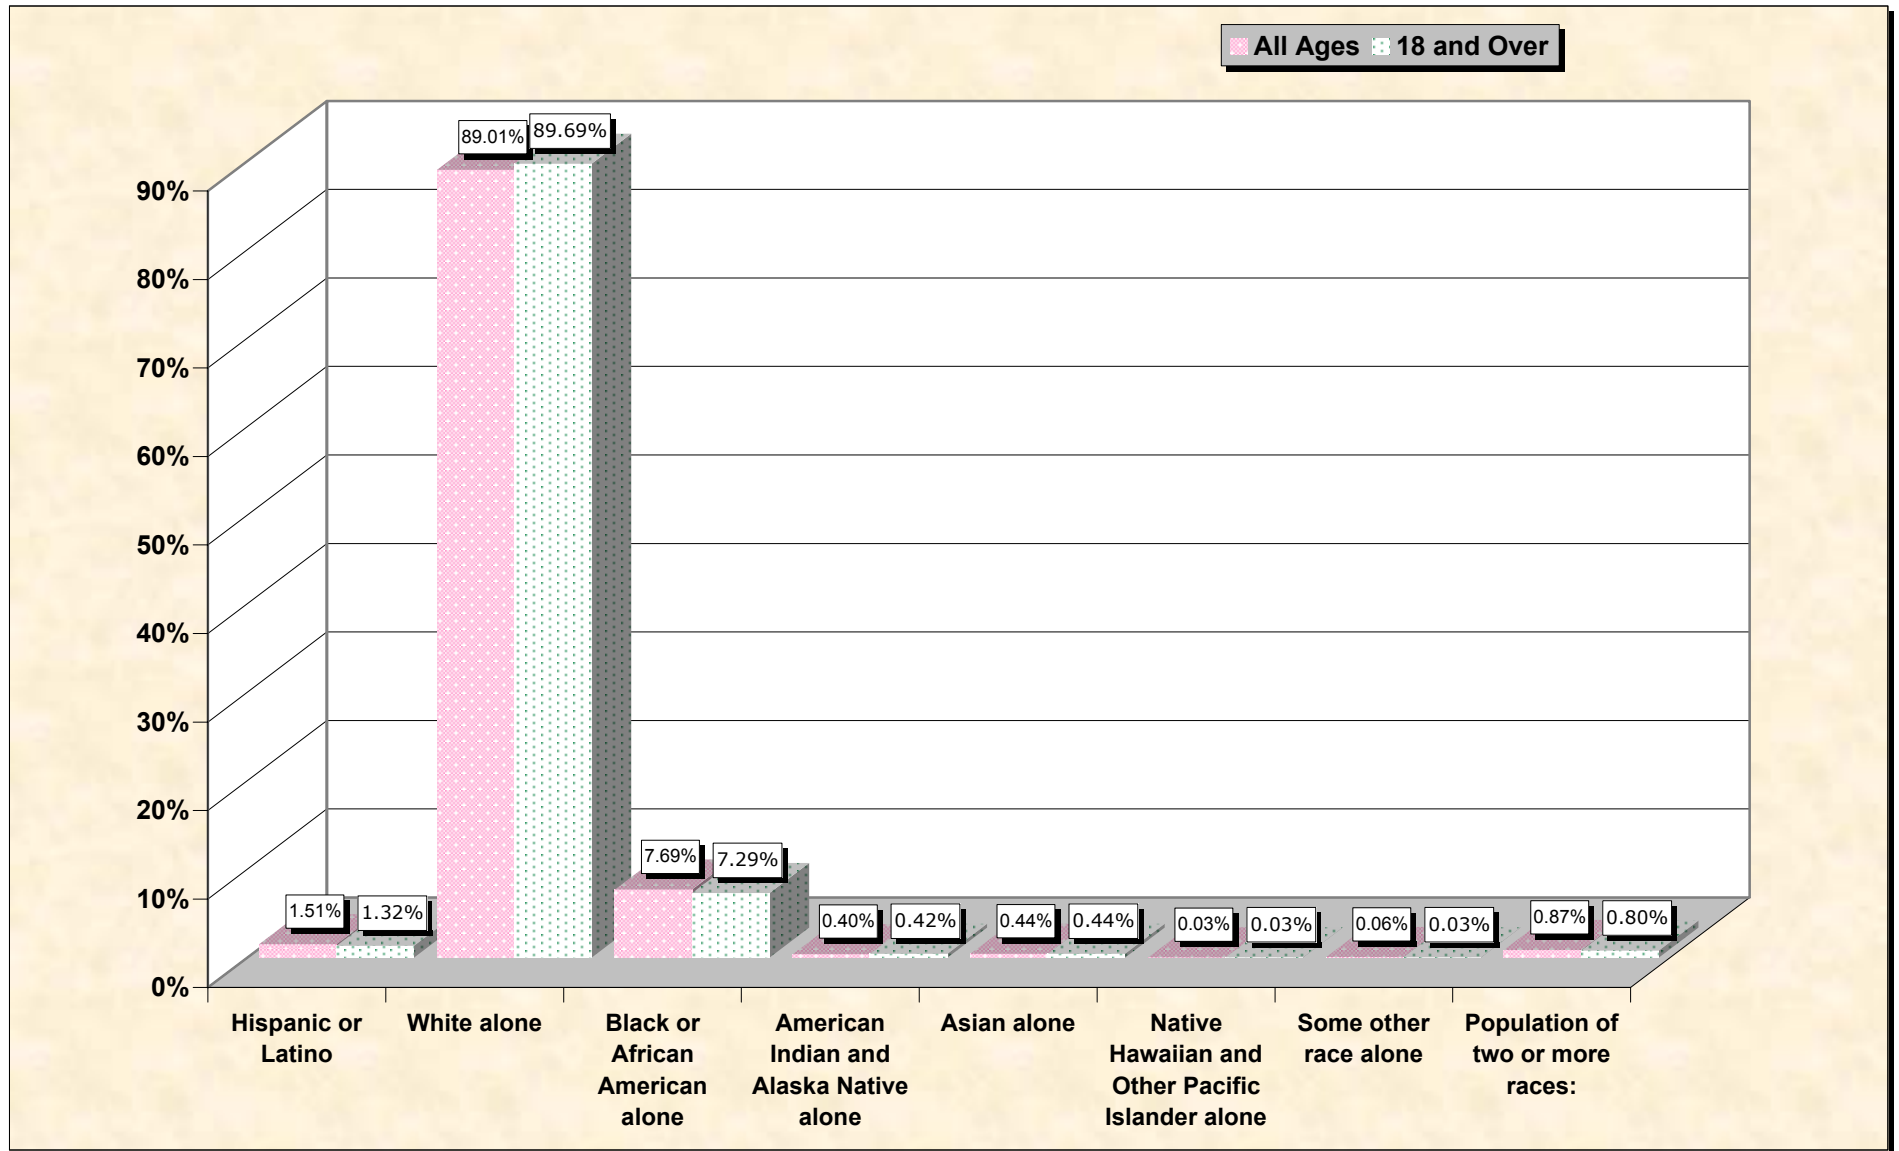

Population by Race or Ethnicity and Age

Nassau County, Florida

Data Set: Census 2000 Redistricting Data (Public Law 94-171) Summary File

www.fairdata2000.com

[3-Oct-02](#)

Hispanic or Latino, and not Hispanic by Race and Age Nassau County, Florida

Source: Data Set: Census 2000 Redistricting Data (Public Law 94-171) Summary File. PL2. HISPANIC OR LATINO, AND NOT HISPANIC OR LATINO BY RACE [73] - Universe: Total population; PL4. HISPANIC OR LATINO, AND NOT HISPANIC OR LATINO BY RACE FOR THE POPULATION 18 YEARS AND OVER [73] - Universe: Total population 18 years and over

Source: Data Set: Census 2000 Redistricting Data (Public Law 94-171) Summary File. PL2. HISPANIC OR LATINO, AND NOT HISPANIC OR LATINO BY RACE [73] - Universe: Total population

HISPANIC OR LATINO, AND NOT HISPANIC OR LATINO BY RACE FOR THE POPULATION 18 YEARS AND OVER

Source: Data Set: Census 2000 Redistricting Data (Public Law 94-171) Summary File. PL4. HISPANIC OR LATINO, AND NOT HISPANIC OR LATINO BY RACE FOR THE POPULATION 18 YEARS AND OVER [73] - Universe: Total population 18 years and over