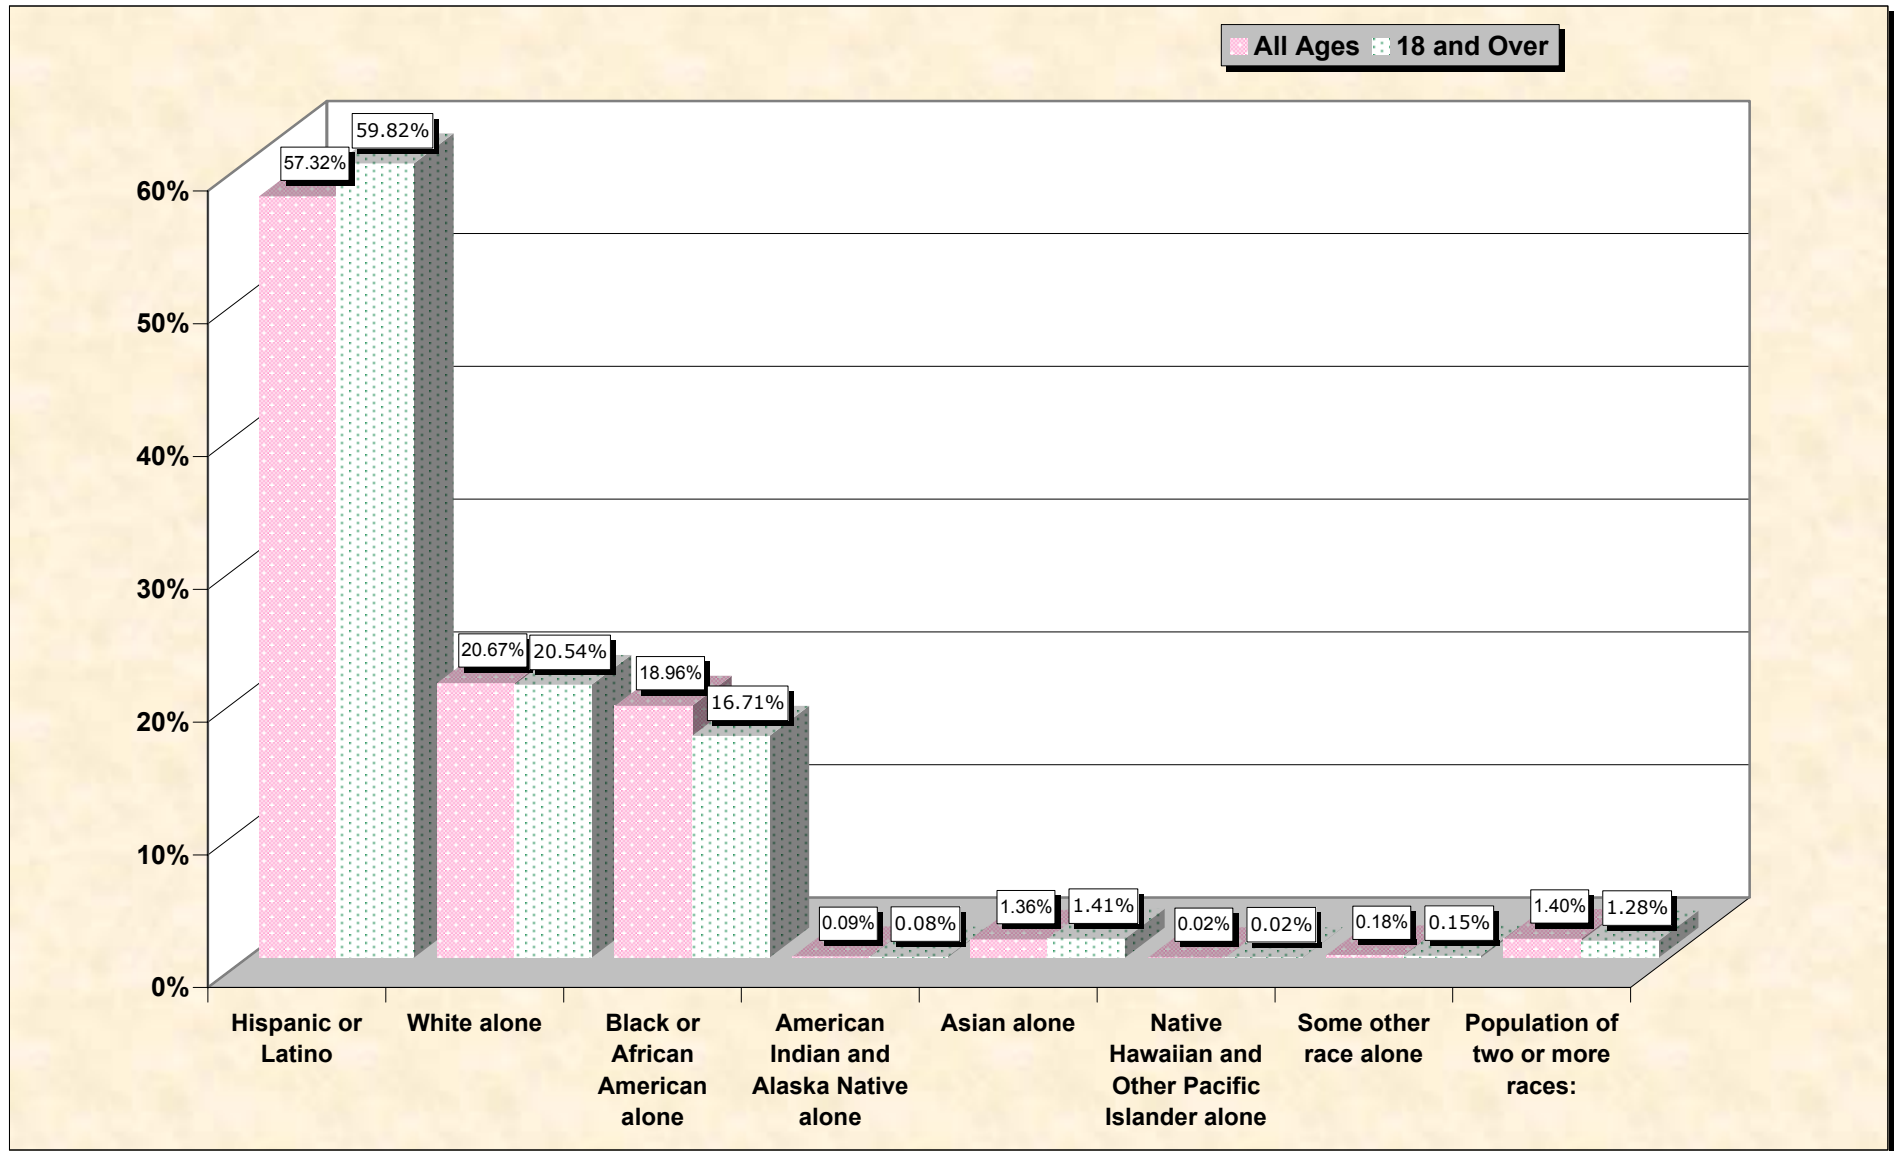

Population by Race or Ethnicity and Age

Miami-Dade County, Florida

Data Set: Census 2000 Redistricting Data (Public Law 94-171) Summary File

www.fairdata2000.com

[3-Oct-02](#)

Hispanic or Latino, and not Hispanic by Race and Age Miami-Dade County, Florida

Source: Data Set: Census 2000 Redistricting Data (Public Law 94-171) Summary File. PL2. HISPANIC OR LATINO, AND NOT HISPANIC OR LATINO BY RACE [73] - Universe: Total population; PL4. HISPANIC OR LATINO, AND NOT HISPANIC OR LATINO BY RACE FOR THE POPULATION 18 YEARS AND OVER [73] - Universe: Total population 18 years and over

source data for Chart

HISPANIC OR LATINO, AND NOT HISPANIC OR LATINO BY RACE

Miami-Dade County, Florida	
Total:	2,253,362
Hispanic or Latino	1,291,737
Not Hispanic or Latino:	961,625
Population of one race:	929,989
White alone	465,772
Black or African American alone	427,140
American Indian and Alaska Native alone	1,990
Asian alone	30,537
Native Hawaiian and Other Pacific Islander alone	524
Some other race alone	4,026
Population of two or more races:	31,636

Source: Data Set: Census 2000 Redistricting Data (Public Law 94-171) Summary File. PL2. HISPANIC OR LATINO, AND NOT HISPANIC OR LATINO BY RACE [73] - Universe: Total population

HISPANIC OR LATINO, AND NOT HISPANIC OR LATINO BY RACE FOR THE POPULATION 18 YEARS AND OVER