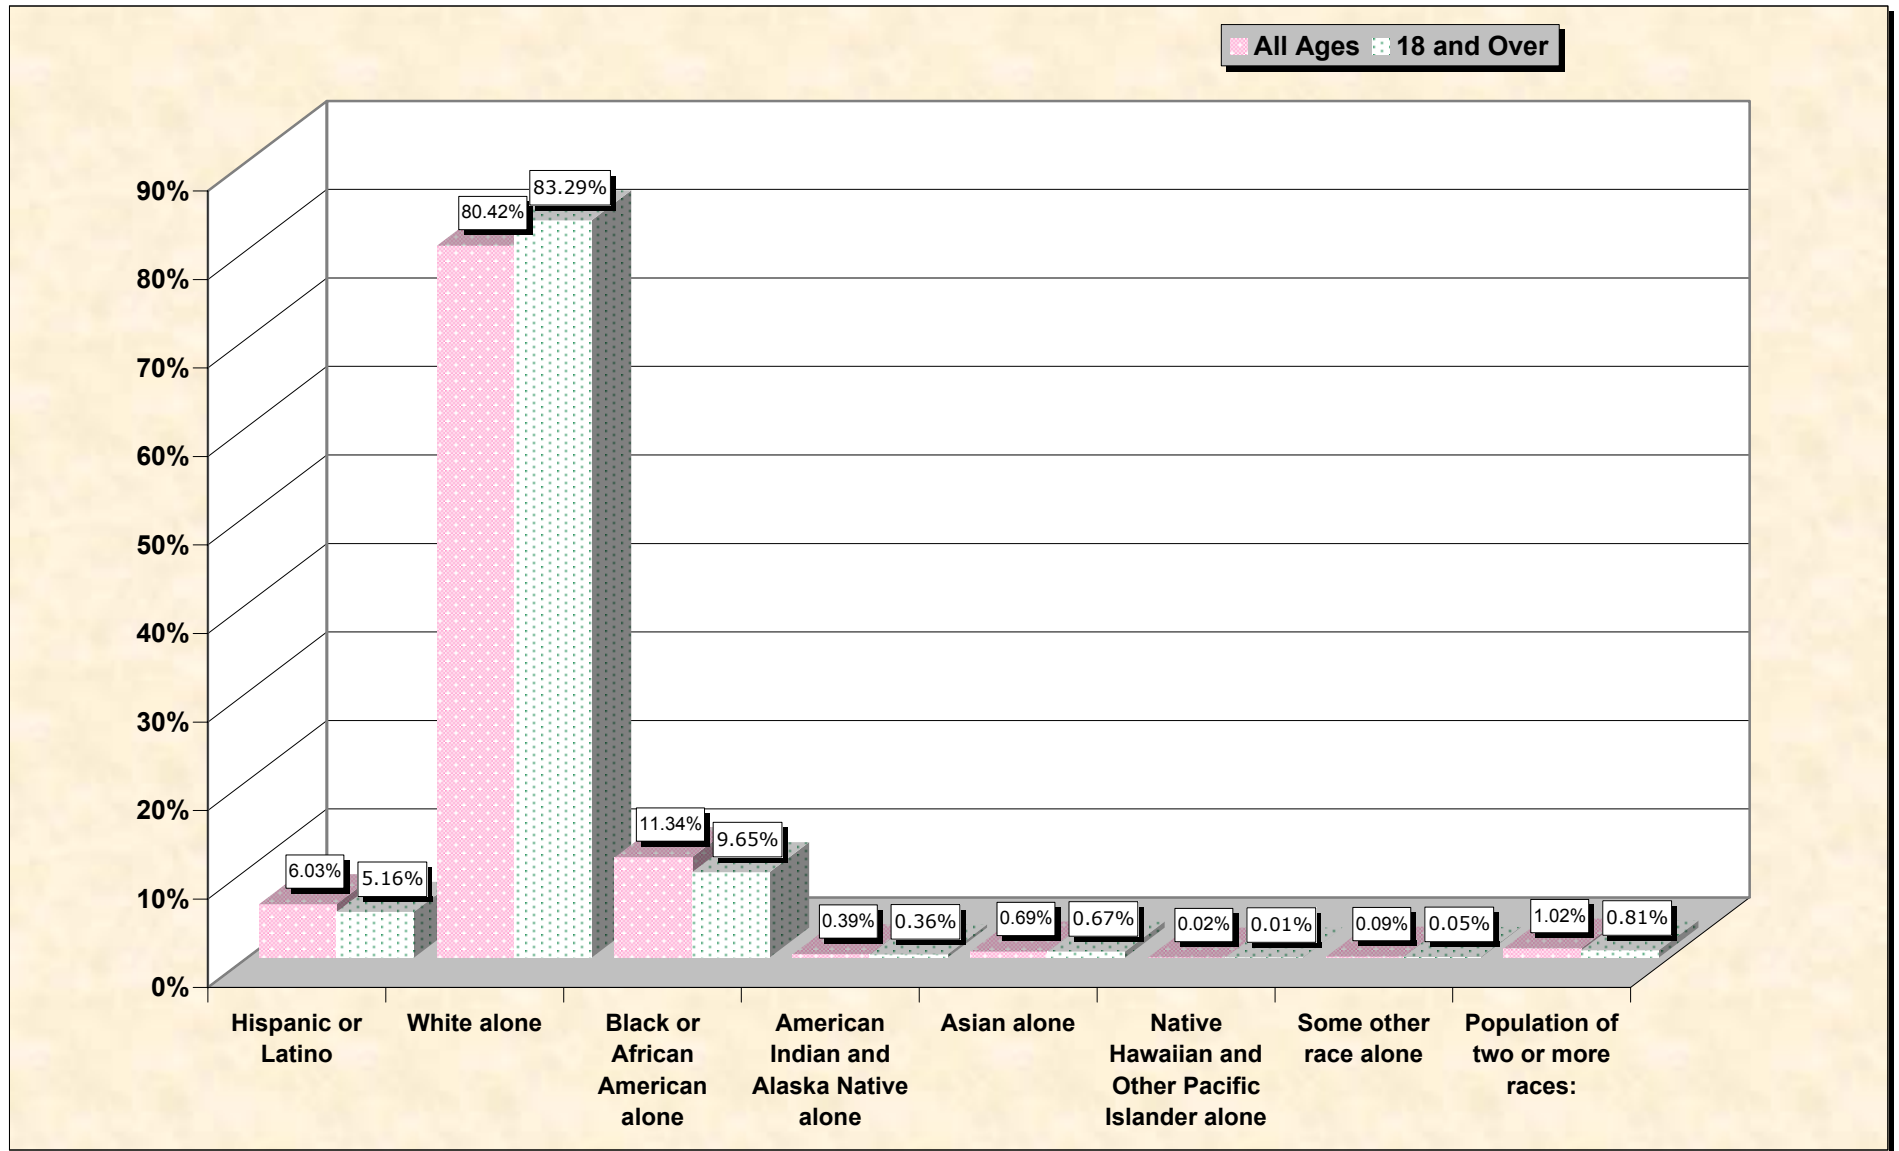

Population by Race or Ethnicity and Age

Marion County, Florida

Data Set: Census 2000 Redistricting Data (Public Law 94-171) Summary File

www.fairdata2000.com

[3-Oct-02](#)

Hispanic or Latino, and not Hispanic by Race and Age Marion County, Florida

Source: Data Set: Census 2000 Redistricting Data (Public Law 94-171) Summary File. PL2. HISPANIC OR LATINO, AND NOT HISPANIC OR LATINO BY RACE [73] - Universe: Total population; PL4. HISPANIC OR LATINO, AND NOT HISPANIC OR LATINO BY RACE FOR THE POPULATION 18 YEARS AND OVER [73] - Universe: Total population 18 years and over

source data for Chart

HISPANIC OR LATINO, AND NOT HISPANIC OR LATINO BY RACE

| | Marion County, Florida |
|--|-------------------------------|
| Total: | 258,916 |
| Hispanic or Latino | 15,616 |
| Not Hispanic or Latino: | 243,300 |
| Population of one race: | 240,649 |
| White alone | 208,232 |
| Black or African American alone | 29,370 |
| American Indian and Alaska Native alone | 998 |
| Asian alone | 1,777 |
| Native Hawaiian and Other Pacific Islander alone | 41 |
| Some other race alone | 231 |
| Population of two or more races: | 2,651 |

Source: Data Set: Census 2000 Redistricting Data (Public Law 94-171) Summary File. PL2. HISPANIC OR LATINO, AND NOT HISPANIC OR LATINO BY RACE [73] - Universe: Total population

HISPANIC OR LATINO, AND NOT HISPANIC OR LATINO BY RACE FOR THE POPULATION 18 YEARS AND OVER