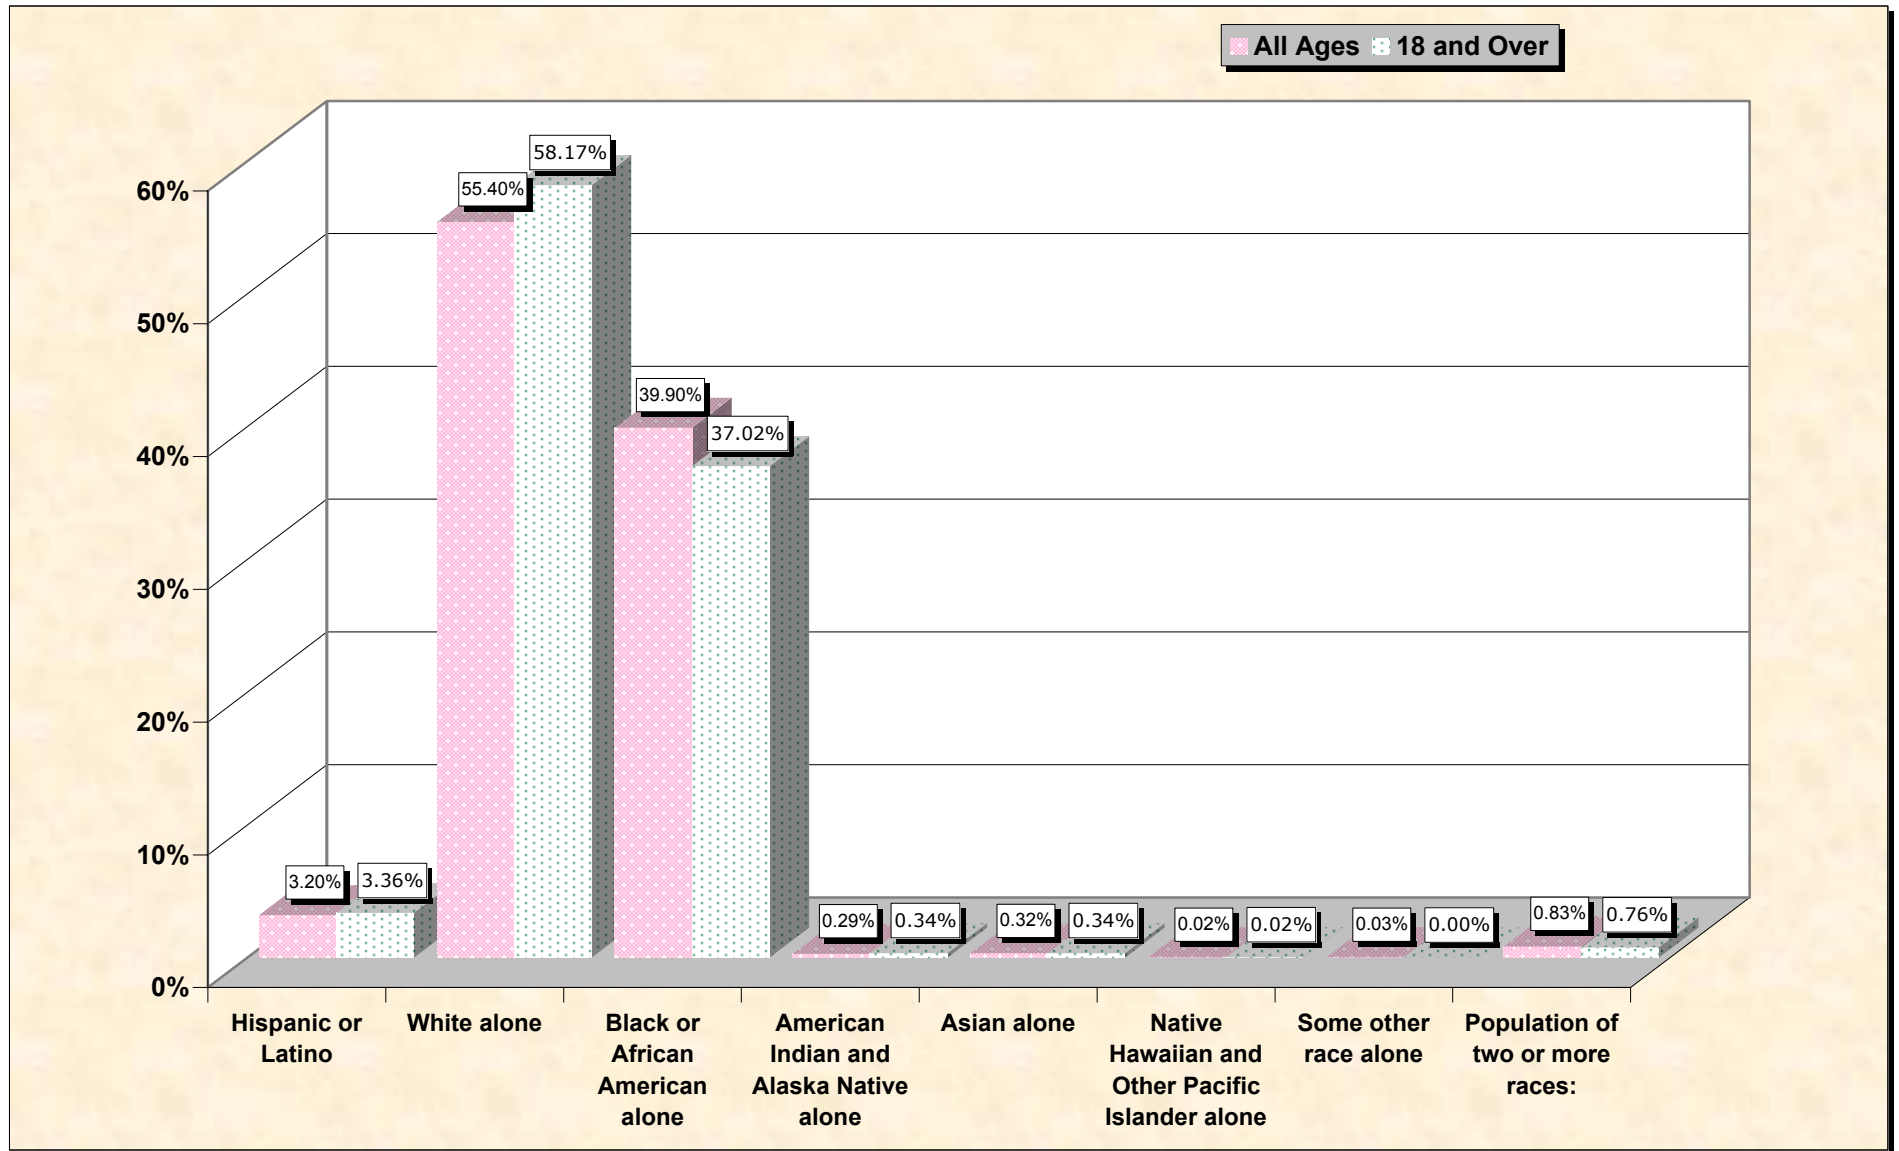

Population by Race or Ethnicity and Age

Madison County, Florida

Data Set: Census 2000 Redistricting Data (Public Law 94-171) Summary File

www.fairdata2000.com

[3-Oct-02](#)

Hispanic or Latino, and not Hispanic by Race and Age Madison County, Florida

Source: Data Set: Census 2000 Redistricting Data (Public Law 94-171) Summary File. PL2. HISPANIC OR LATINO, AND NOT HISPANIC OR LATINO BY RACE [73] - Universe: Total population; PL4. HISPANIC OR LATINO, AND NOT HISPANIC OR LATINO BY RACE FOR THE POPULATION 18 YEARS AND OVER [73] - Universe: Total population 18 years and over

source data for Chart

HISPANIC OR LATINO, AND NOT HISPANIC OR LATINO BY RACE

	Madison County, Florida
Total:	18,733
Hispanic or Latino	600
Not Hispanic or Latino:	18,133
Population of one race:	17,977
White alone	10,378
Black or African American alone	7,475
American Indian and Alaska Native alone	55
Asian alone	60
Native Hawaiian and Other Pacific Islander alone	4
Some other race alone	5
Population of two or more races:	156

Source: Data Set: Census 2000 Redistricting Data (Public Law 94-171) Summary File. PL2. HISPANIC OR LATINO, AND NOT HISPANIC OR LATINO BY RACE [73] - Universe: Total population

HISPANIC OR LATINO, AND NOT HISPANIC OR LATINO BY RACE FOR THE POPULATION 18 YEARS AND OVER