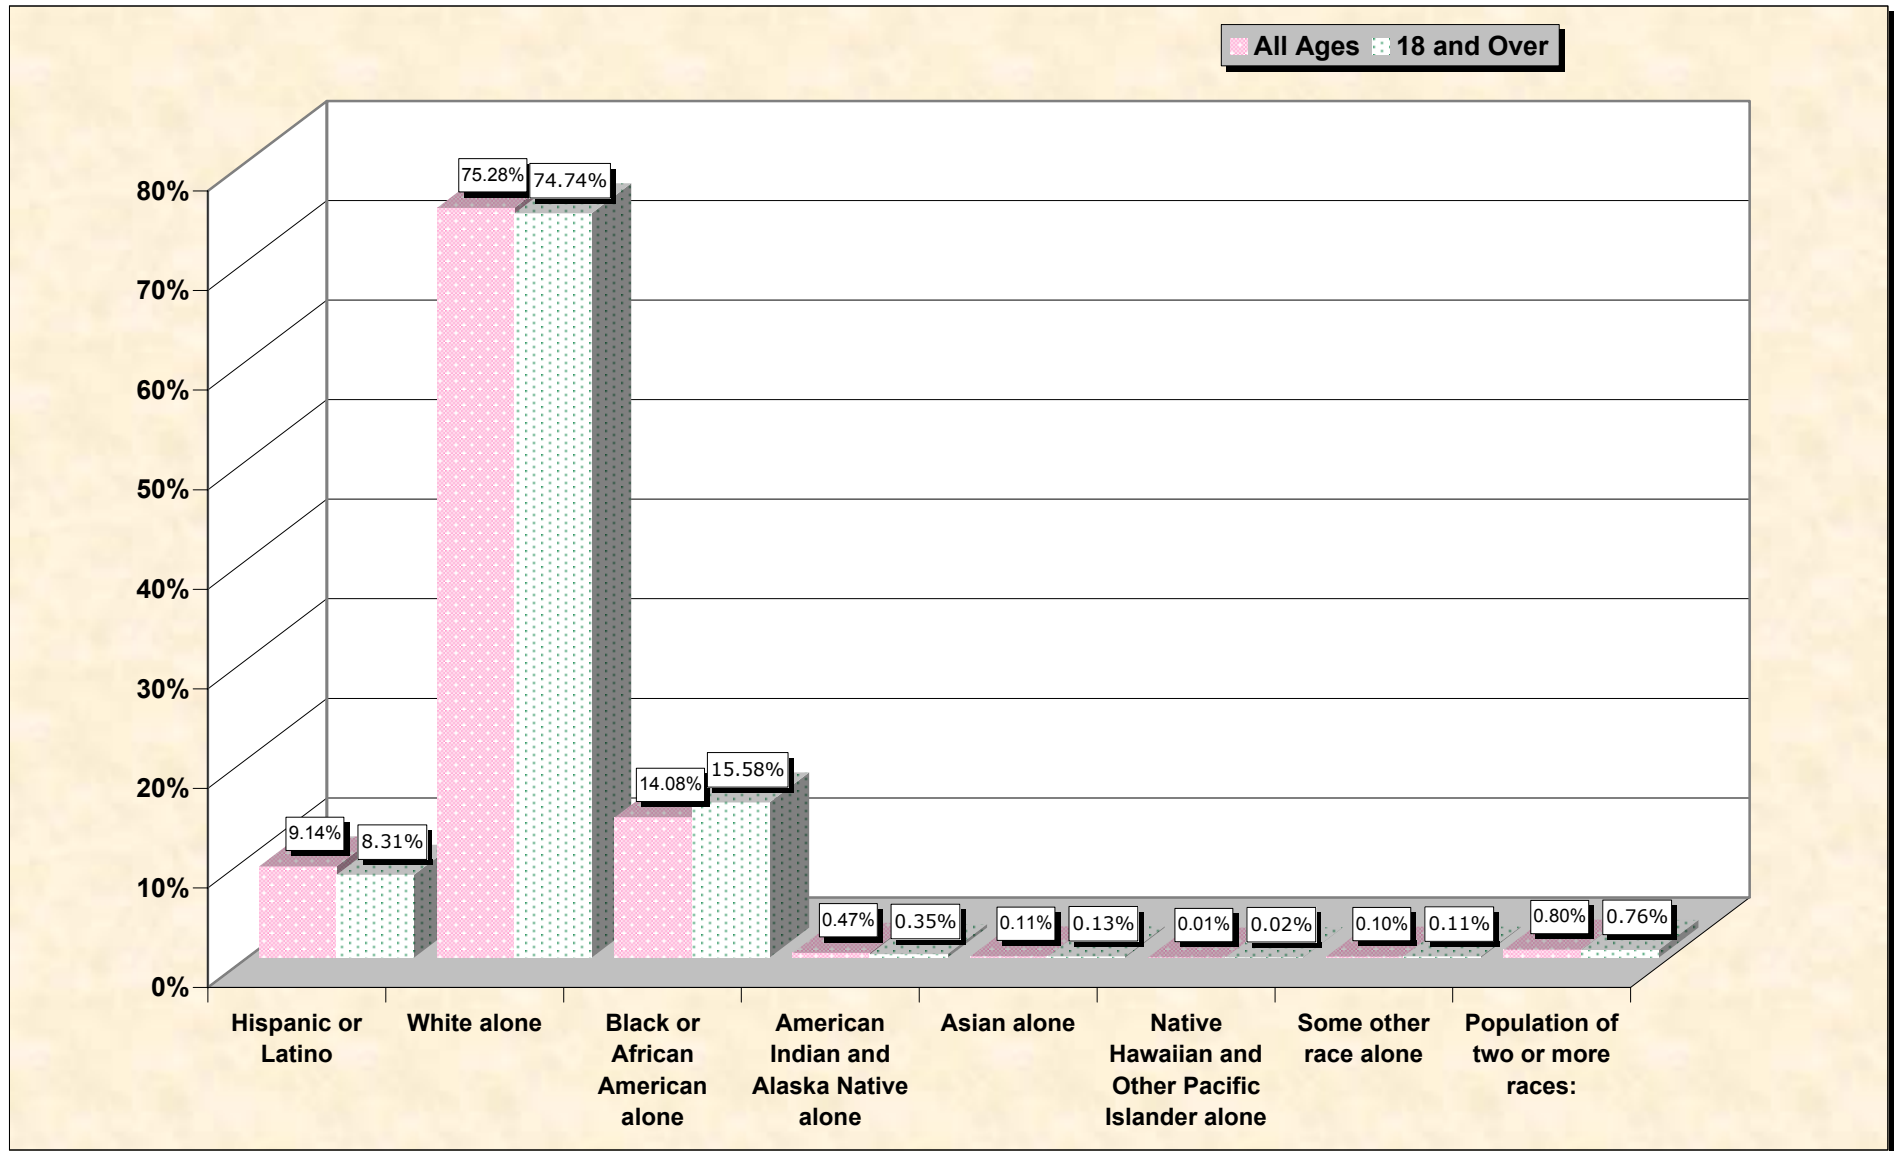

Population by Race or Ethnicity and Age

Lafayette County, Florida

Data Set: Census 2000 Redistricting Data (Public Law 94-171) Summary File

www.fairdata2000.com

[3-Oct-02](#)

Hispanic or Latino, and not Hispanic by Race and Age Lafayette County, Florida

Source: Data Set: Census 2000 Redistricting Data (Public Law 94-171) Summary File. PL2. HISPANIC OR LATINO, AND NOT HISPANIC OR LATINO BY RACE [73] - Universe: Total population; PL4. HISPANIC OR LATINO, AND NOT HISPANIC OR LATINO BY RACE FOR THE POPULATION 18 YEARS AND OVER [73] - Universe: Total population 18 years and over

source data for Chart

HISPANIC OR LATINO, AND NOT HISPANIC OR LATINO BY RACE

	Lafayette County, Florida
Total:	7,022
Hispanic or Latino	642
Not Hispanic or Latino:	6,380
Population of one race:	6,324
White alone	5,286
Black or African American alone	989
American Indian and Alaska Native alone	33
Asian alone	8
Native Hawaiian and Other Pacific Islander alone	1
Some other race alone	7
Population of two or more races:	56

Source: Data Set: Census 2000 Redistricting Data (Public Law 94-171) Summary File. PL2. HISPANIC OR LATINO, AND NOT HISPANIC OR LATINO BY RACE [73] - Universe: Total population

HISPANIC OR LATINO, AND NOT HISPANIC OR LATINO BY RACE FOR THE POPULATION 18 YEARS AND OVER