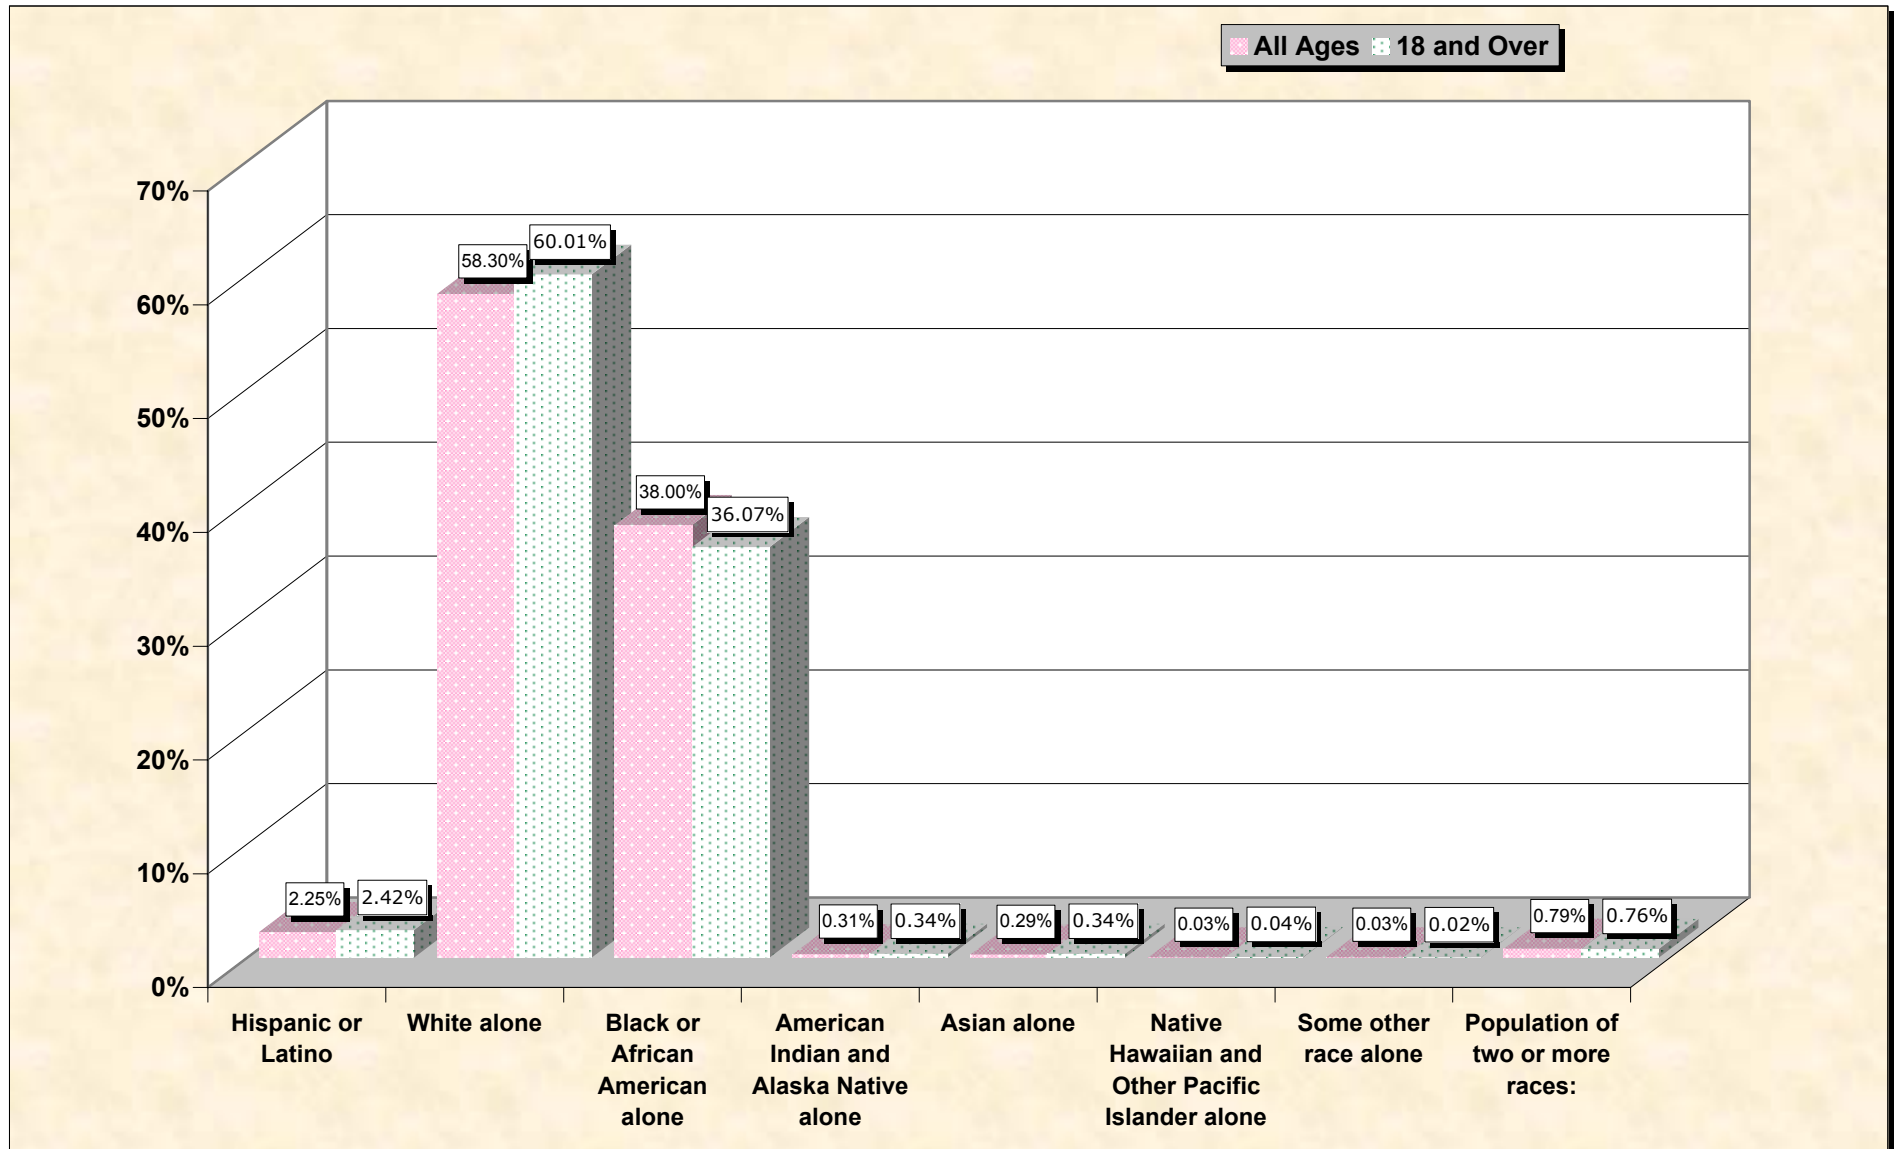

Population by Race or Ethnicity and Age

Jefferson County, Florida

Data Set: Census 2000 Redistricting Data (Public Law 94-171) Summary File

www.fairdata2000.com

[3-Oct-02](#)

Hispanic or Latino, and not Hispanic by Race and Age Jefferson County, Florida

Source: Data Set: Census 2000 Redistricting Data (Public Law 94-171) Summary File. PL2. HISPANIC OR LATINO, AND NOT HISPANIC OR LATINO BY RACE [73] - Universe: Total population; PL4. HISPANIC OR LATINO, AND NOT HISPANIC OR LATINO BY RACE FOR THE POPULATION 18 YEARS AND OVER [73] - Universe: Total population 18 years and over

source data for Chart

HISPANIC OR LATINO, AND NOT HISPANIC OR LATINO BY RACE

	Jefferson County, Florida
Total:	12,902
Hispanic or Latino	290
Not Hispanic or Latino:	12,612
Population of one race:	12,510
White alone	7,522
Black or African American alone	4,903
American Indian and Alaska Native alone	40
Asian alone	37
Native Hawaiian and Other Pacific Islander alone	4
Some other race alone	4
Population of two or more races:	102

Source: Data Set: Census 2000 Redistricting Data (Public Law 94-171) Summary File. PL2. HISPANIC OR LATINO, AND NOT HISPANIC OR LATINO BY RACE [73] - Universe: Total population

HISPANIC OR LATINO, AND NOT HISPANIC OR LATINO BY RACE FOR THE POPULATION 18 YEARS AND OVER