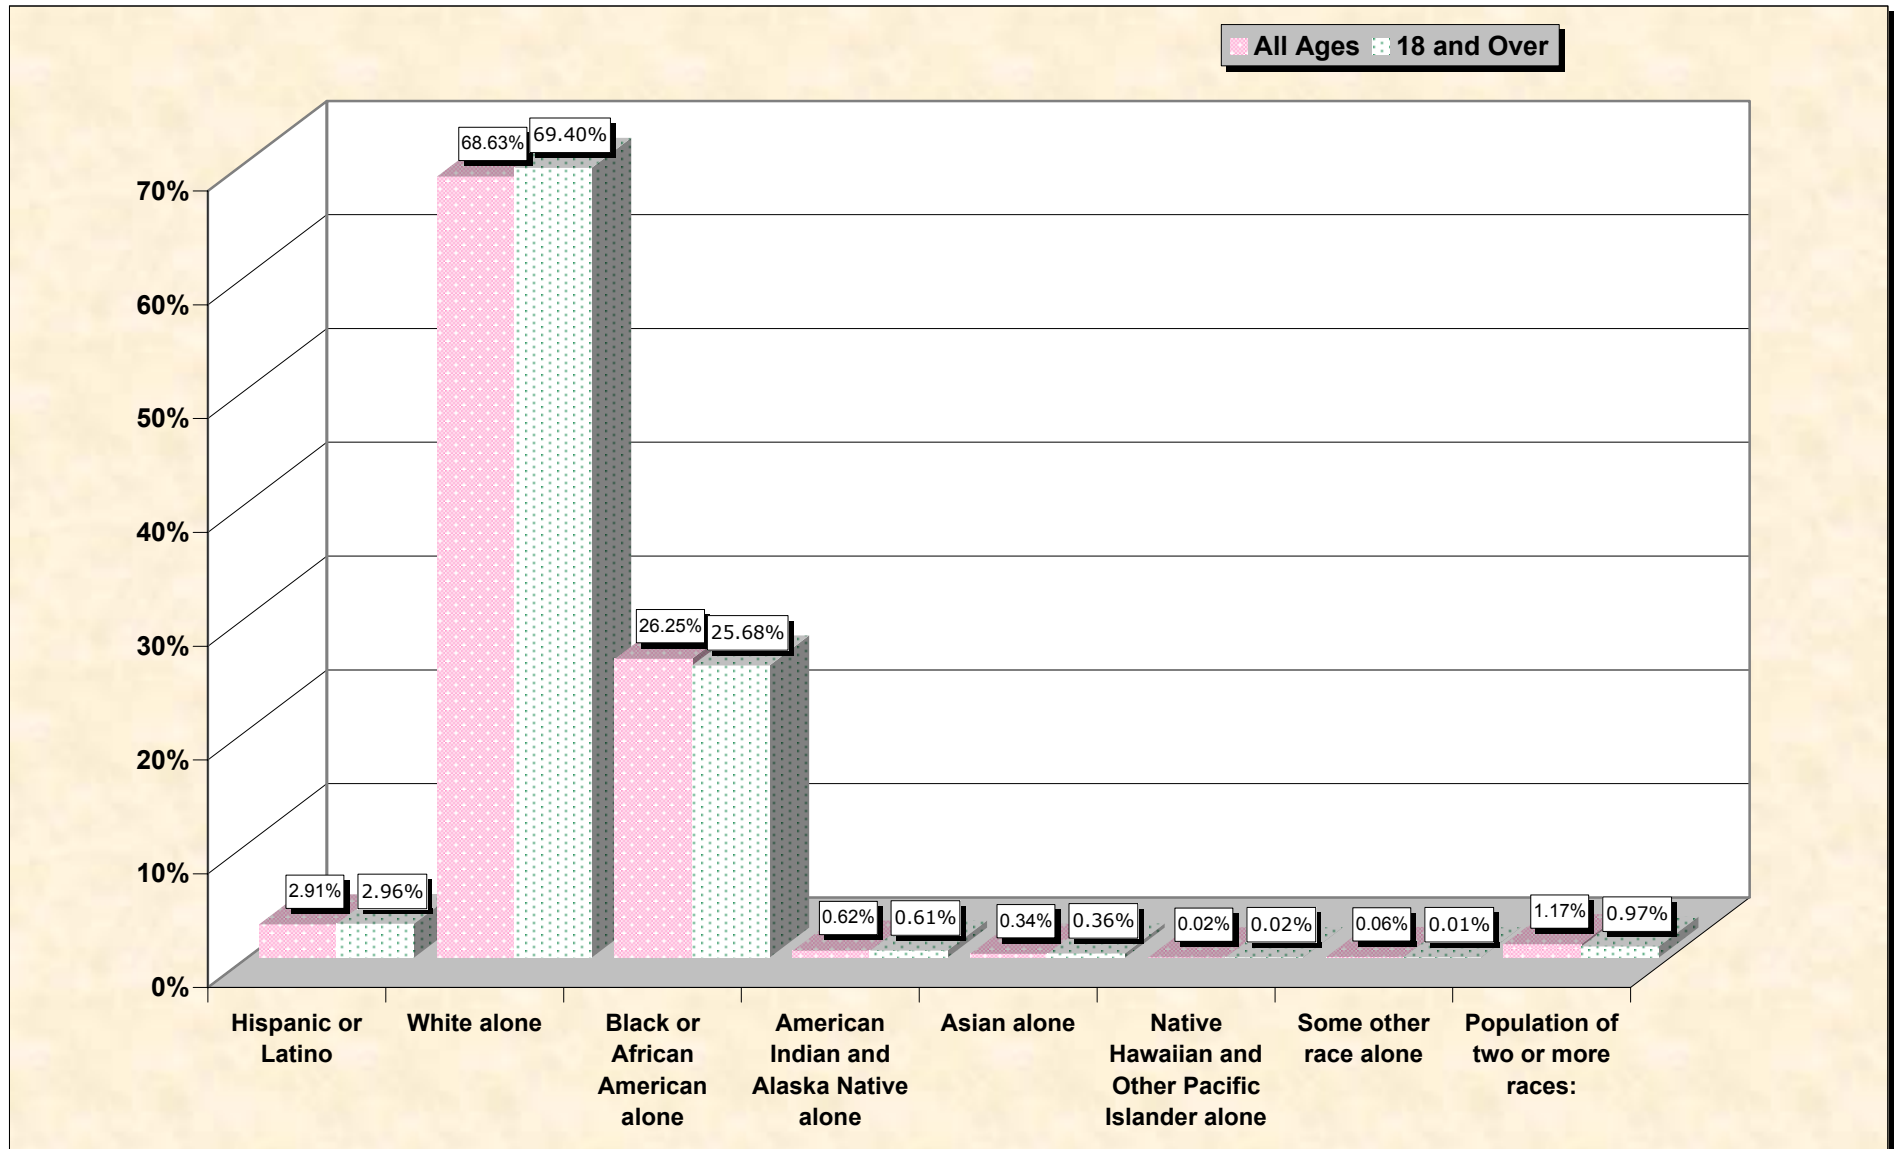

Population by Race or Ethnicity and Age

Jackson County, Florida

Data Set: Census 2000 Redistricting Data (Public Law 94-171) Summary File

www.fairdata2000.com

[3-Oct-02](#)

Hispanic or Latino, and not Hispanic by Race and Age Jackson County, Florida

Source: Data Set: Census 2000 Redistricting Data (Public Law 94-171) Summary File. PL2. HISPANIC OR LATINO, AND NOT HISPANIC OR LATINO BY RACE [73] - Universe: Total population; PL4. HISPANIC OR LATINO, AND NOT HISPANIC OR LATINO BY RACE FOR THE POPULATION 18 YEARS AND OVER [73] - Universe: Total population 18 years and over

source data for Chart

HISPANIC OR LATINO, AND NOT HISPANIC OR LATINO BY RACE

| | Jackson County, Florida |
|--|--------------------------------|
| Total: | 46,755 |
| Hispanic or Latino | 1,361 |
| Not Hispanic or Latino: | 45,394 |
| Population of one race: | 44,846 |
| White alone | 32,086 |
| Black or African American alone | 12,273 |
| American Indian and Alaska Native alone | 291 |
| Asian alone | 160 |
| Native Hawaiian and Other Pacific Islander alone | 10 |
| Some other race alone | 26 |
| Population of two or more races: | 548 |

Source: Data Set: Census 2000 Redistricting Data (Public Law 94-171) Summary File. PL2. HISPANIC OR LATINO, AND NOT HISPANIC OR LATINO BY RACE [73] - Universe: Total population

HISPANIC OR LATINO, AND NOT HISPANIC OR LATINO BY RACE FOR THE POPULATION 18 YEARS AND OVER