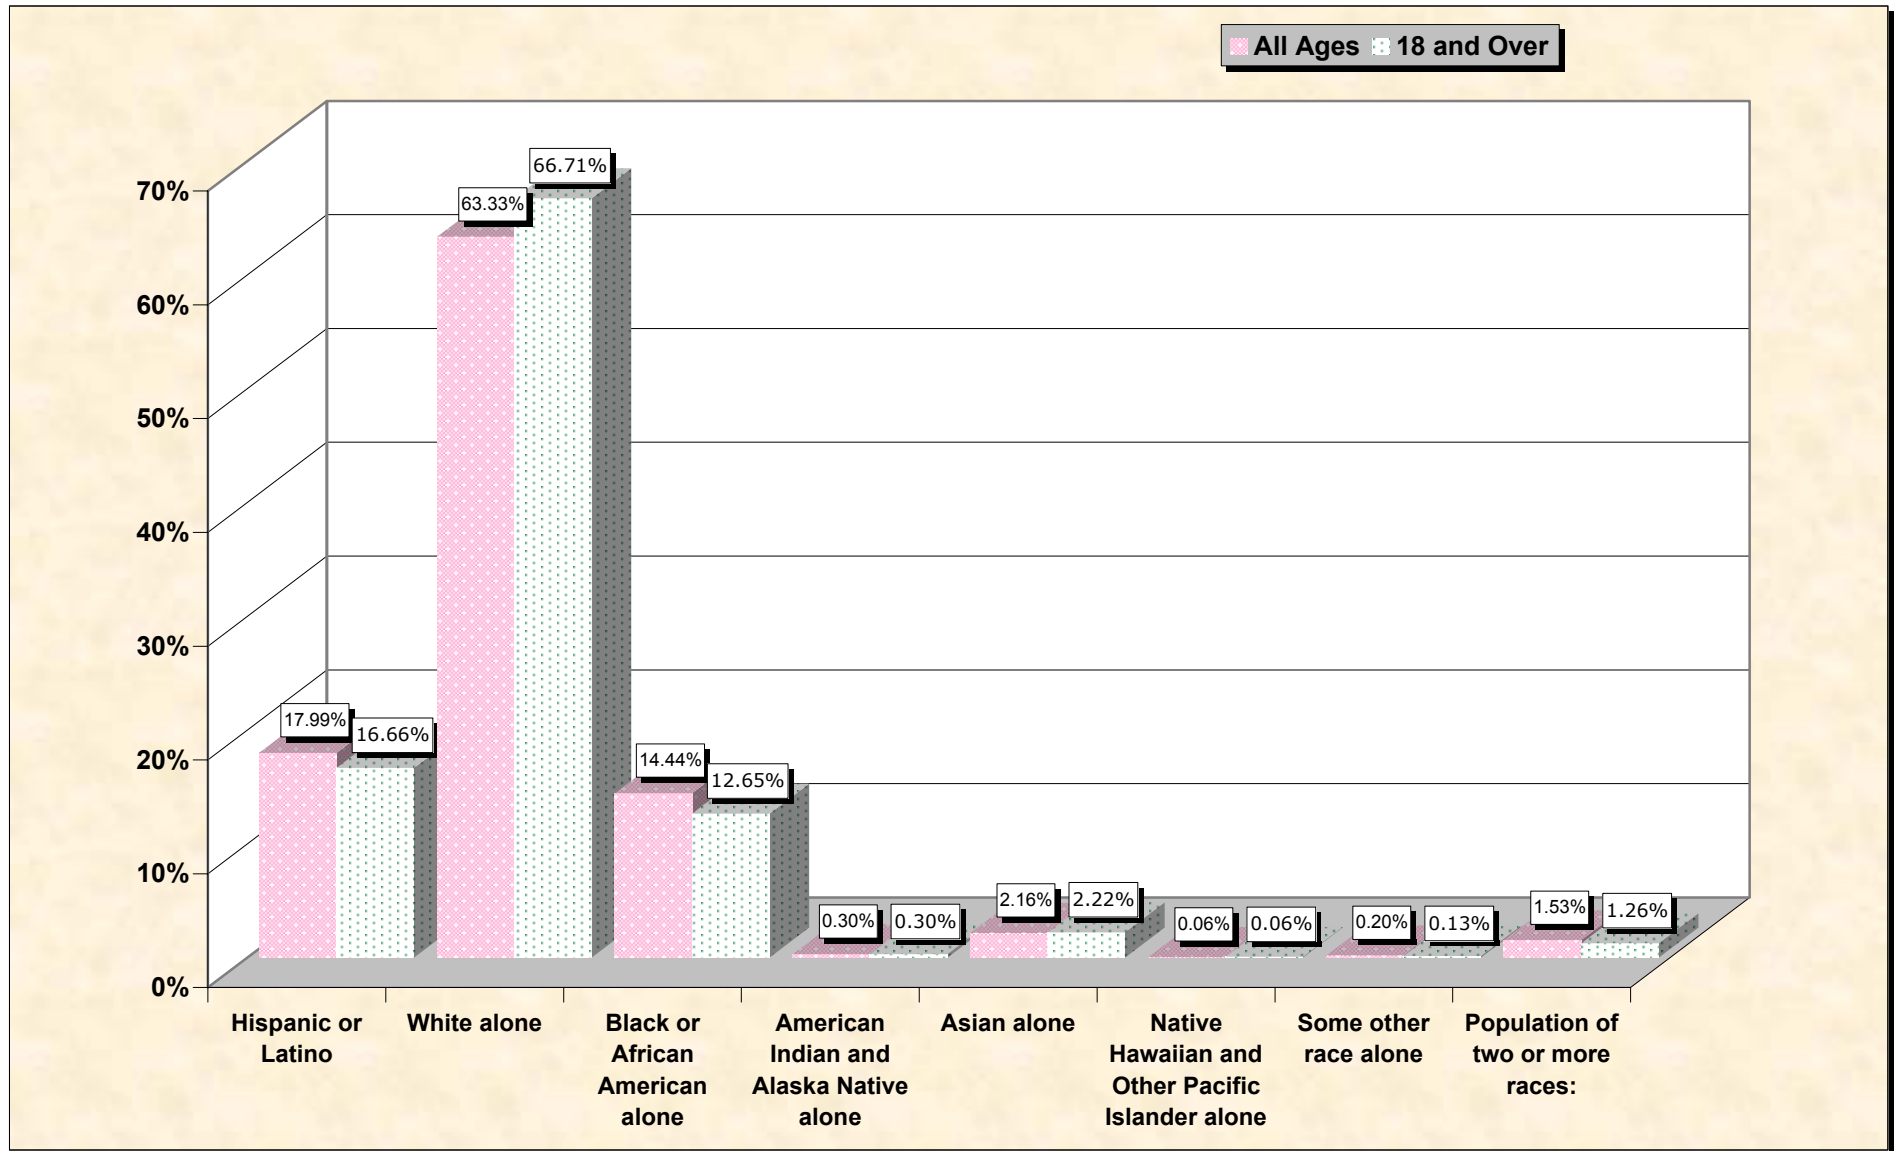

# Population by Race or Ethnicity and Age

## Hillsborough County, Florida

**Data Set: Census 2000 Redistricting Data (Public Law 94-171) Summary File**

[www.fairdata2000.com](http://www.fairdata2000.com)

[3-Oct-02](#)

# Hispanic or Latino, and not Hispanic by Race and Age Hillsborough County, Florida

Source: Data Set: Census 2000 Redistricting Data (Public Law 94-171) Summary File. PL2. HISPANIC OR LATINO, AND NOT HISPANIC OR LATINO BY RACE [73] - Universe: Total population; PL4. HISPANIC OR LATINO, AND NOT HISPANIC OR LATINO BY RACE FOR THE POPULATION 18 YEARS AND OVER [73] - Universe: Total population 18 years and over

**source data for Chart**

**HISPANIC OR LATINO, AND NOT HISPANIC OR LATINO BY RACE**

<b>Hillsborough County, Florida</b>	
Total:	998,948
Hispanic or Latino	179,692
Not Hispanic or Latino:	819,256
Population of one race:	804,018
White alone	632,605
Black or African American alone	144,259
American Indian and Alaska Native alone	2,991
Asian alone	21,585
Native Hawaiian and Other Pacific Islander alone	610
Some other race alone	1,968
Population of two or more races:	15,238