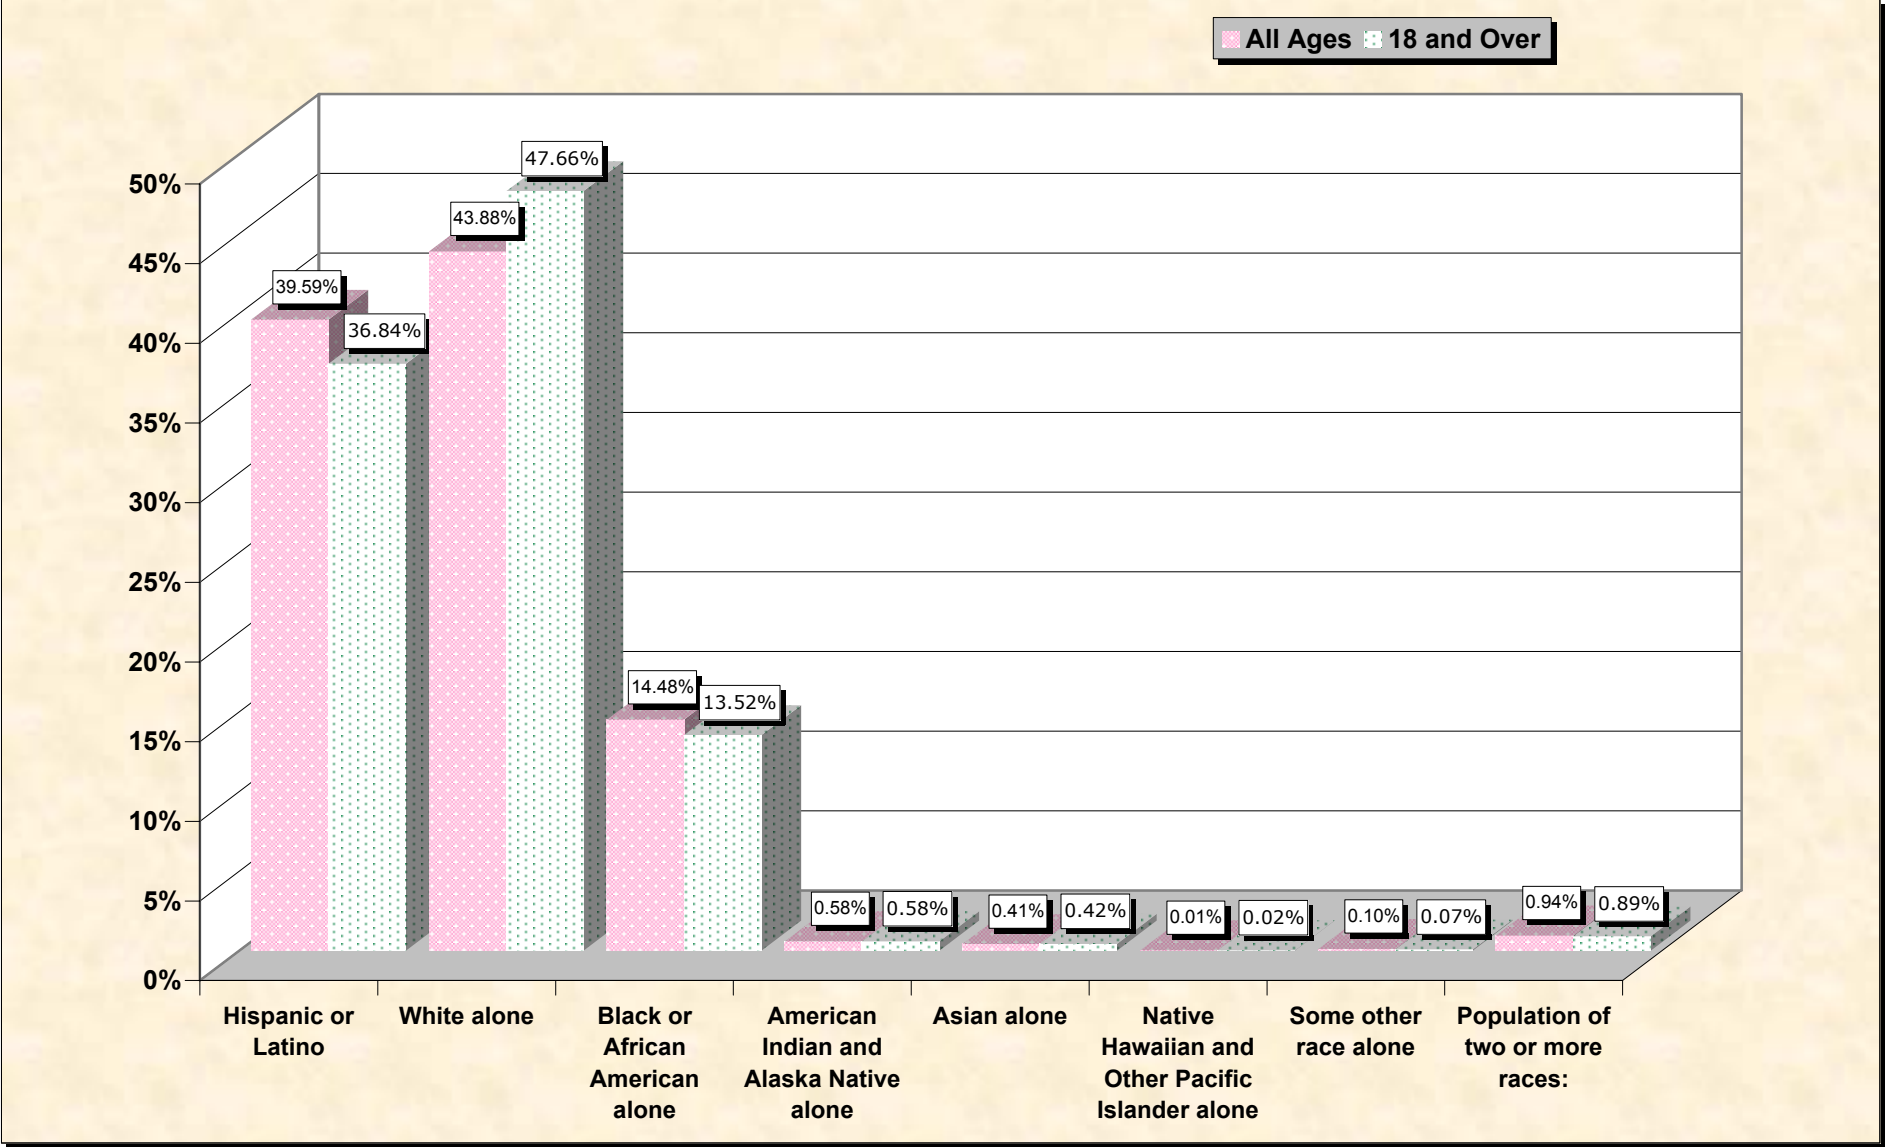

# Population by Race or Ethnicity and Age

# Hispanic or Latino, and not Hispanic by Race and Age Hendry County, Florida

Source: Data Set: Census 2000 Redistricting Data (Public Law 94-171) Summary File. PL2. HISPANIC OR LATINO, AND NOT HISPANIC OR LATINO BY RACE [73] - Universe: Total population; PL4. HISPANIC OR LATINO, AND NOT HISPANIC OR LATINO BY RACE FOR THE POPULATION 18 YEARS AND OVER [73] - Universe: Total population 18 years and over

Source: Data Set: Census 2000 Redistricting Data (Public Law 94-171) Summary File. PL2. HISPANIC OR LATINO, AND NOT HISPANIC OR LATINO BY RACE [73] - Universe: Total population

**HISPANIC OR LATINO, AND NOT HISPANIC OR LATINO BY RACE FOR THE POPULATION 18 YEARS AND OVER**

Source: Data Set: Census 2000 Redistricting Data (Public Law 94-171) Summary File. PL4. HISPANIC OR LATINO, AND NOT HISPANIC OR LATINO BY RACE FOR THE POPULATION 18 YEARS AND OVER [73] - Universe: Total population 18 years and over