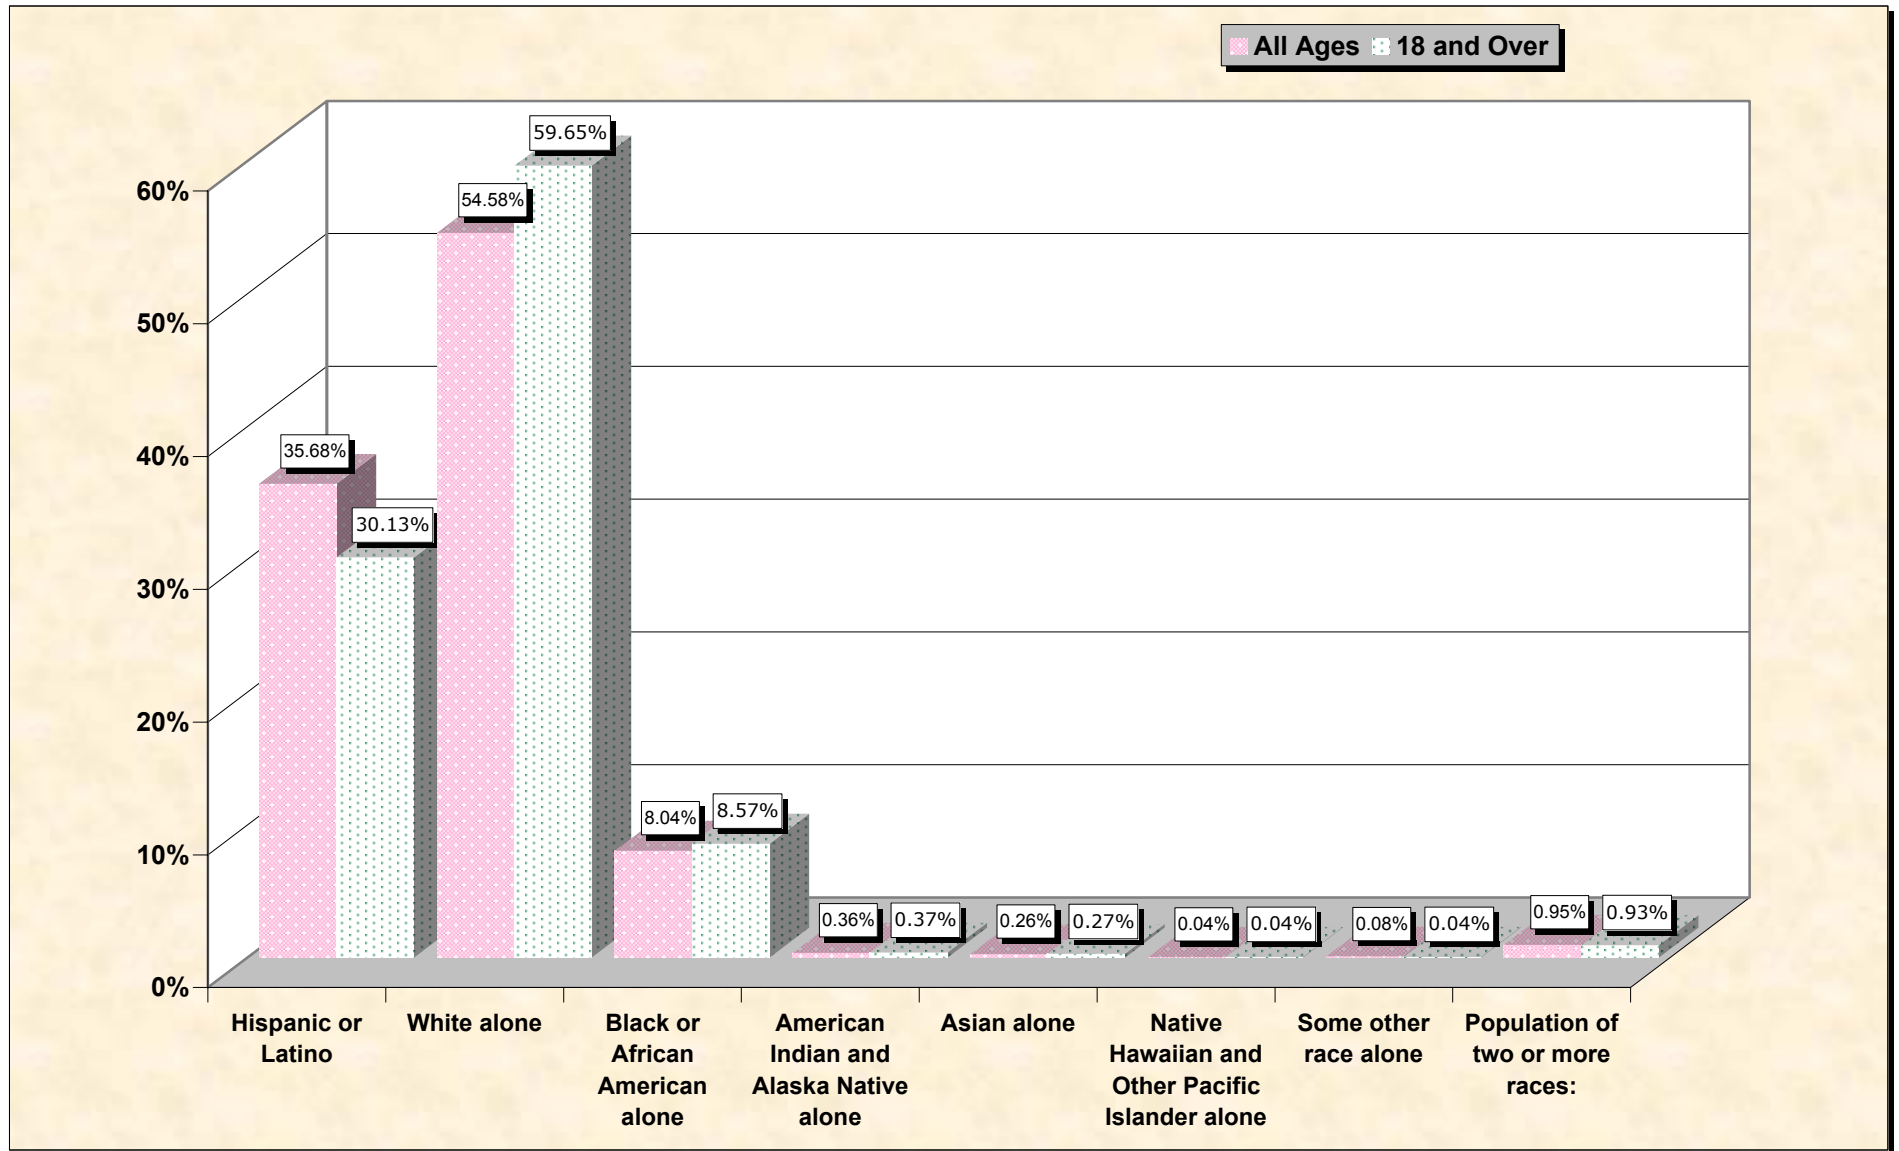

Population by Race or Ethnicity and Age

Hardee County, Florida

Data Set: Census 2000 Redistricting Data (Public Law 94-171) Summary File

www.fairdata2000.com

[3-Oct-02](#)

Hispanic or Latino, and not Hispanic by Race and Age Hardee County, Florida

Source: Data Set: Census 2000 Redistricting Data (Public Law 94-171) Summary File. PL2. HISPANIC OR LATINO, AND NOT HISPANIC OR LATINO BY RACE [73] - Universe: Total population; PL4. HISPANIC OR LATINO, AND NOT HISPANIC OR LATINO BY RACE FOR THE POPULATION 18 YEARS AND OVER [73] - Universe: Total population 18 years and over

source data for Chart

HISPANIC OR LATINO, AND NOT HISPANIC OR LATINO BY RACE

| | Hardee County, Florida |
|--|-------------------------------|
| Total: | 26,938 |
| Hispanic or Latino | 9,611 |
| Not Hispanic or Latino: | 17,327 |
| Population of one race: | 17,070 |
| White alone | 14,704 |
| Black or African American alone | 2,165 |
| American Indian and Alaska Native alone | 98 |
| Asian alone | 71 |
| Native Hawaiian and Other Pacific Islander alone | 11 |
| Some other race alone | 21 |
| Population of two or more races: | 257 |

Source: Data Set: Census 2000 Redistricting Data (Public Law 94-171) Summary File. PL2. HISPANIC OR LATINO, AND NOT HISPANIC OR LATINO BY RACE [73] - Universe: Total population

HISPANIC OR LATINO, AND NOT HISPANIC OR LATINO BY RACE FOR THE POPULATION 18 YEARS AND OVER