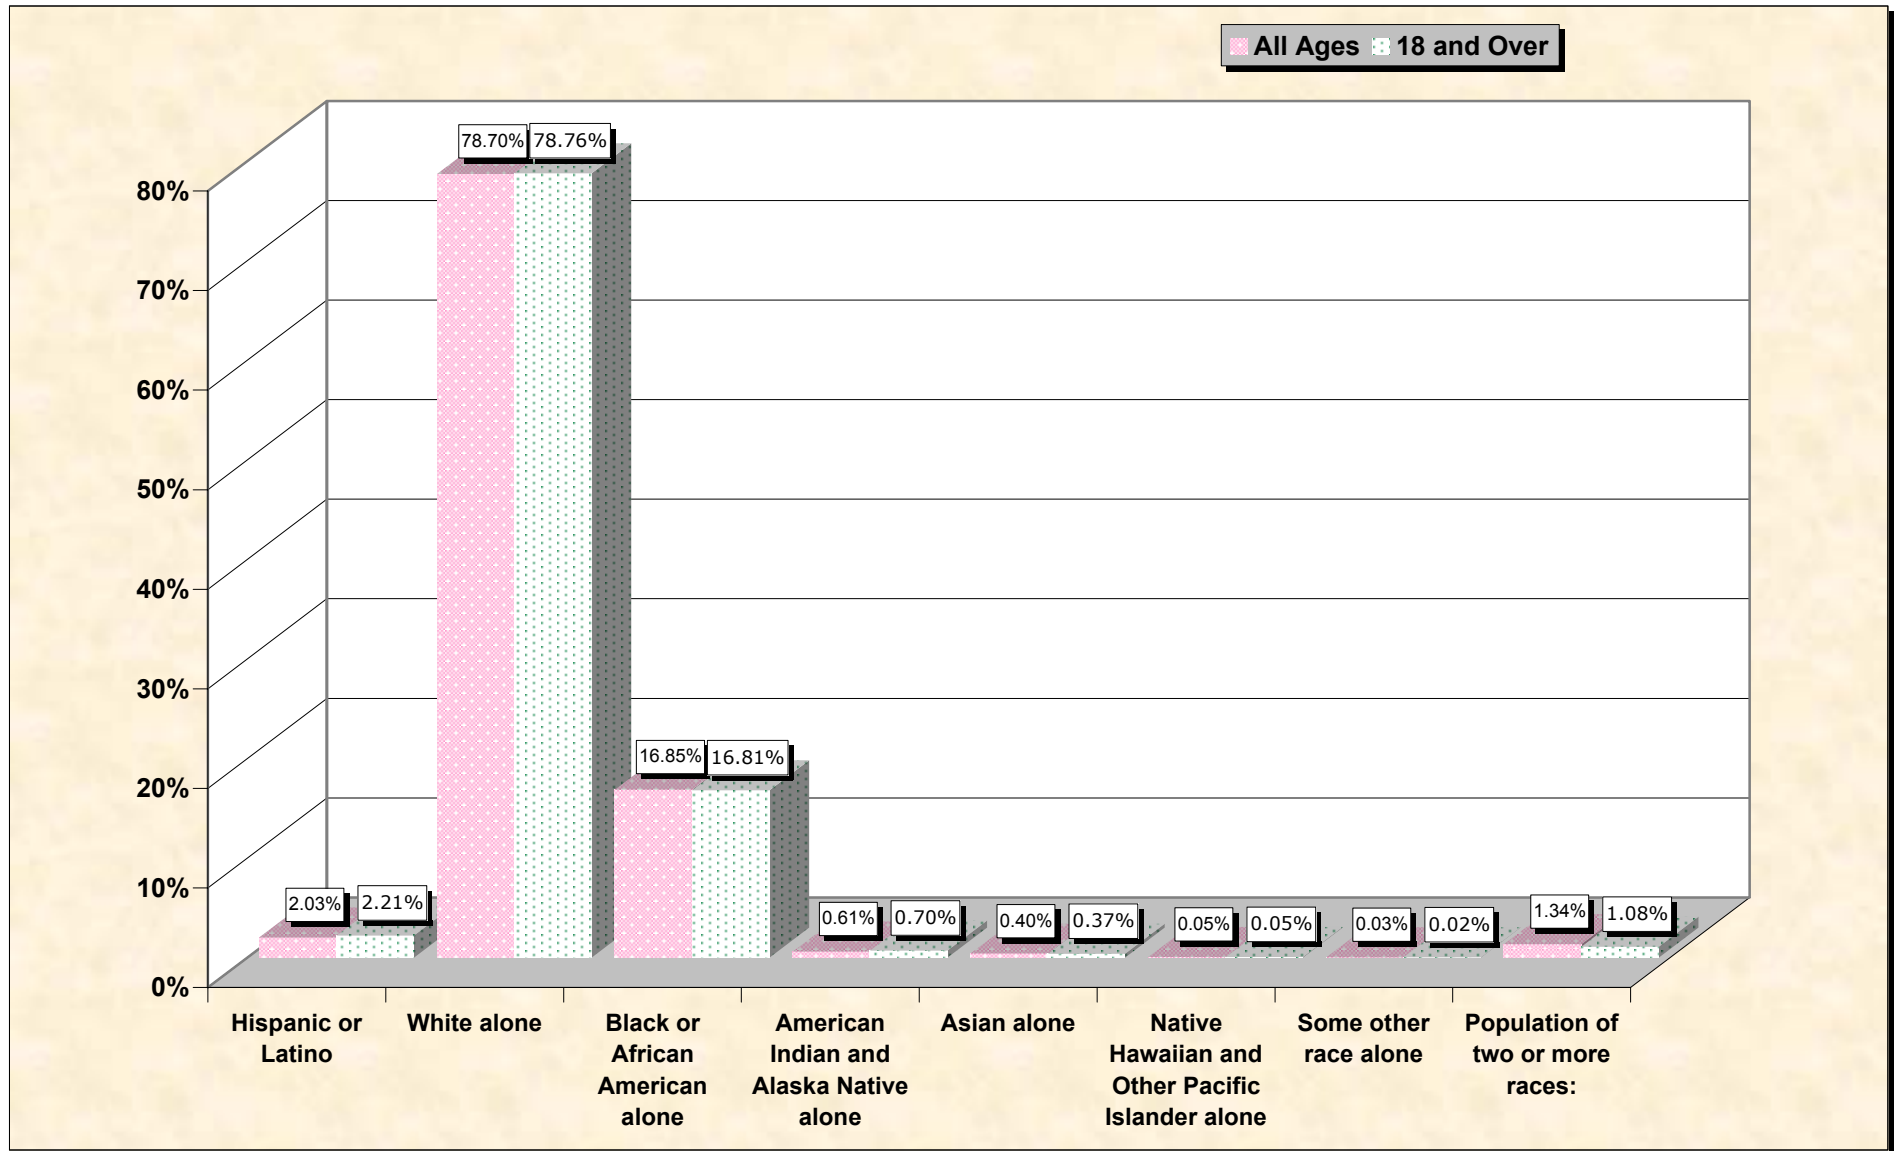

# Population by Race or Ethnicity and Age

# Hispanic or Latino, and not Hispanic by Race and Age Gulf County, Florida

Source: Data Set: Census 2000 Redistricting Data (Public Law 94-171) Summary File. PL2. HISPANIC OR LATINO, AND NOT HISPANIC OR LATINO BY RACE [73] - Universe: Total population; PL4. HISPANIC OR LATINO, AND NOT HISPANIC OR LATINO BY RACE FOR THE POPULATION 18 YEARS AND OVER [73] - Universe: Total population 18 years and over

Source: Data Set: Census 2000 Redistricting Data (Public Law 94-171) Summary File. PL2. HISPANIC OR LATINO, AND NOT HISPANIC OR LATINO BY RACE [73] - Universe: Total population

**HISPANIC OR LATINO, AND NOT HISPANIC OR LATINO BY RACE FOR THE POPULATION 18 YEARS AND OVER**

Source: Data Set: Census 2000 Redistricting Data (Public Law 94-171) Summary File. PL4. HISPANIC OR LATINO, AND NOT HISPANIC OR LATINO BY RACE FOR THE POPULATION 18 YEARS AND OVER [73] - Universe: Total population 18 years and over