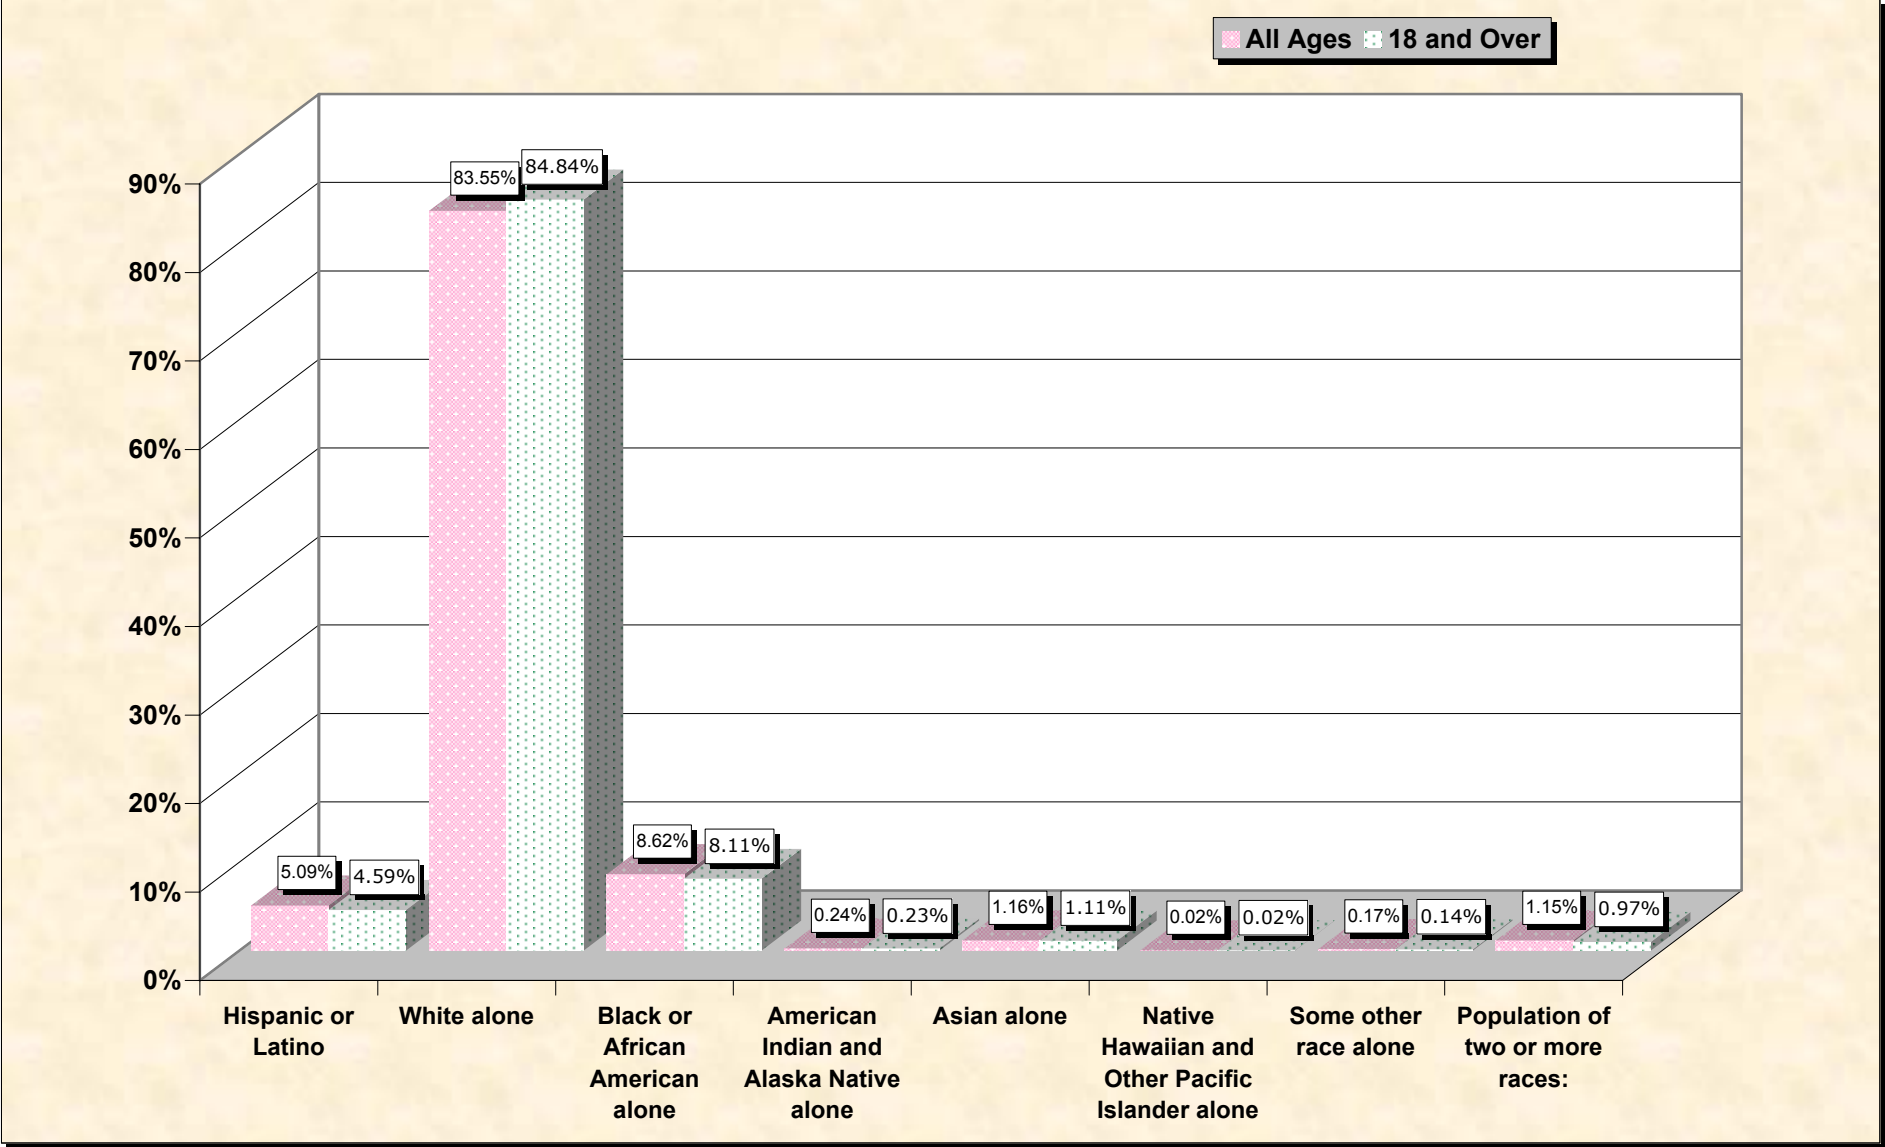

# Population by Race or Ethnicity and Age

# Hispanic or Latino, and not Hispanic by Race and Age Flagler County, Florida

Source: Data Set: Census 2000 Redistricting Data (Public Law 94-171) Summary File. PL2. HISPANIC OR LATINO, AND NOT HISPANIC OR LATINO BY RACE [73] - Universe: Total population; PL4. HISPANIC OR LATINO, AND NOT HISPANIC OR LATINO BY RACE FOR THE POPULATION 18 YEARS AND OVER [73] - Universe: Total population 18 years and over

Source: Data Set: Census 2000 Redistricting Data (Public Law 94-171) Summary File. PL2. HISPANIC OR LATINO, AND NOT HISPANIC OR LATINO BY RACE [73] - Universe: Total population

**HISPANIC OR LATINO, AND NOT HISPANIC OR LATINO BY RACE FOR THE POPULATION 18 YEARS AND OVER**

Source: Data Set: Census 2000 Redistricting Data (Public Law 94-171) Summary File. PL4. HISPANIC OR LATINO, AND NOT HISPANIC OR LATINO BY RACE FOR THE POPULATION 18 YEARS AND OVER [73] - Universe: Total population 18 years and over