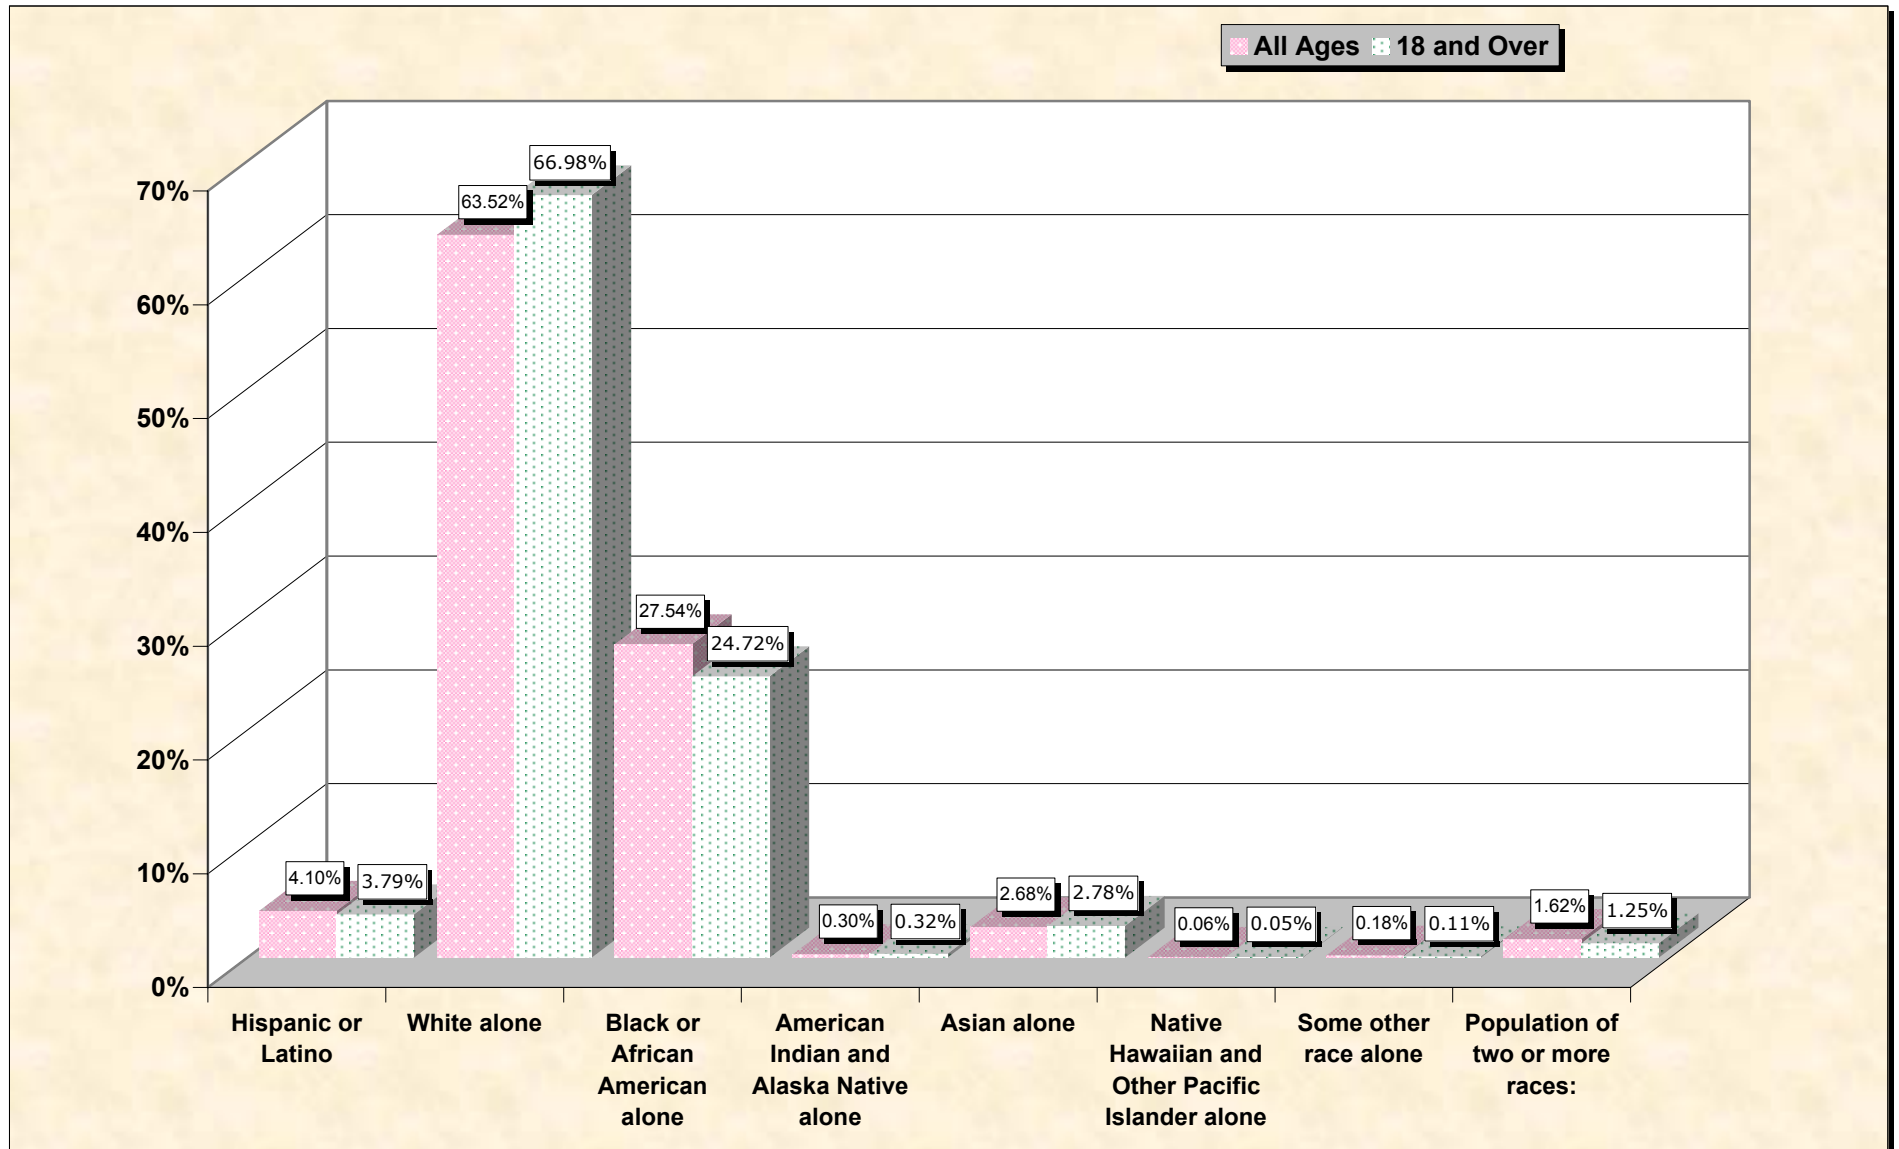

Population by Race or Ethnicity and Age

Duval County, Florida

Data Set: Census 2000 Redistricting Data (Public Law 94-171) Summary File

www.fairdata2000.com

[3-Oct-02](#)

Hispanic or Latino, and not Hispanic by Race and Age Duval County, Florida

Source: Data Set: Census 2000 Redistricting Data (Public Law 94-171) Summary File. PL2. HISPANIC OR LATINO, AND NOT HISPANIC OR LATINO BY RACE [73] - Universe: Total population; PL4. HISPANIC OR LATINO, AND NOT HISPANIC OR LATINO BY RACE FOR THE POPULATION 18 YEARS AND OVER [73] - Universe: Total population 18 years and over

source data for Chart

HISPANIC OR LATINO, AND NOT HISPANIC OR LATINO BY RACE

	Duval County, Florida
Total:	778,879
Hispanic or Latino	31,946
Not Hispanic or Latino:	746,933
Population of one race:	734,304
White alone	494,747
Black or African American alone	214,473
American Indian and Alaska Native alone	2,375
Asian alone	20,871
Native Hawaiian and Other Pacific Islander alone	431
Some other race alone	1,407
Population of two or more races:	12,629

Source: Data Set: Census 2000 Redistricting Data (Public Law 94-171) Summary File. PL2. HISPANIC OR LATINO, AND NOT HISPANIC OR LATINO BY RACE [73] - Universe: Total population

HISPANIC OR LATINO, AND NOT HISPANIC OR LATINO BY RACE FOR THE POPULATION 18 YEARS AND OVER