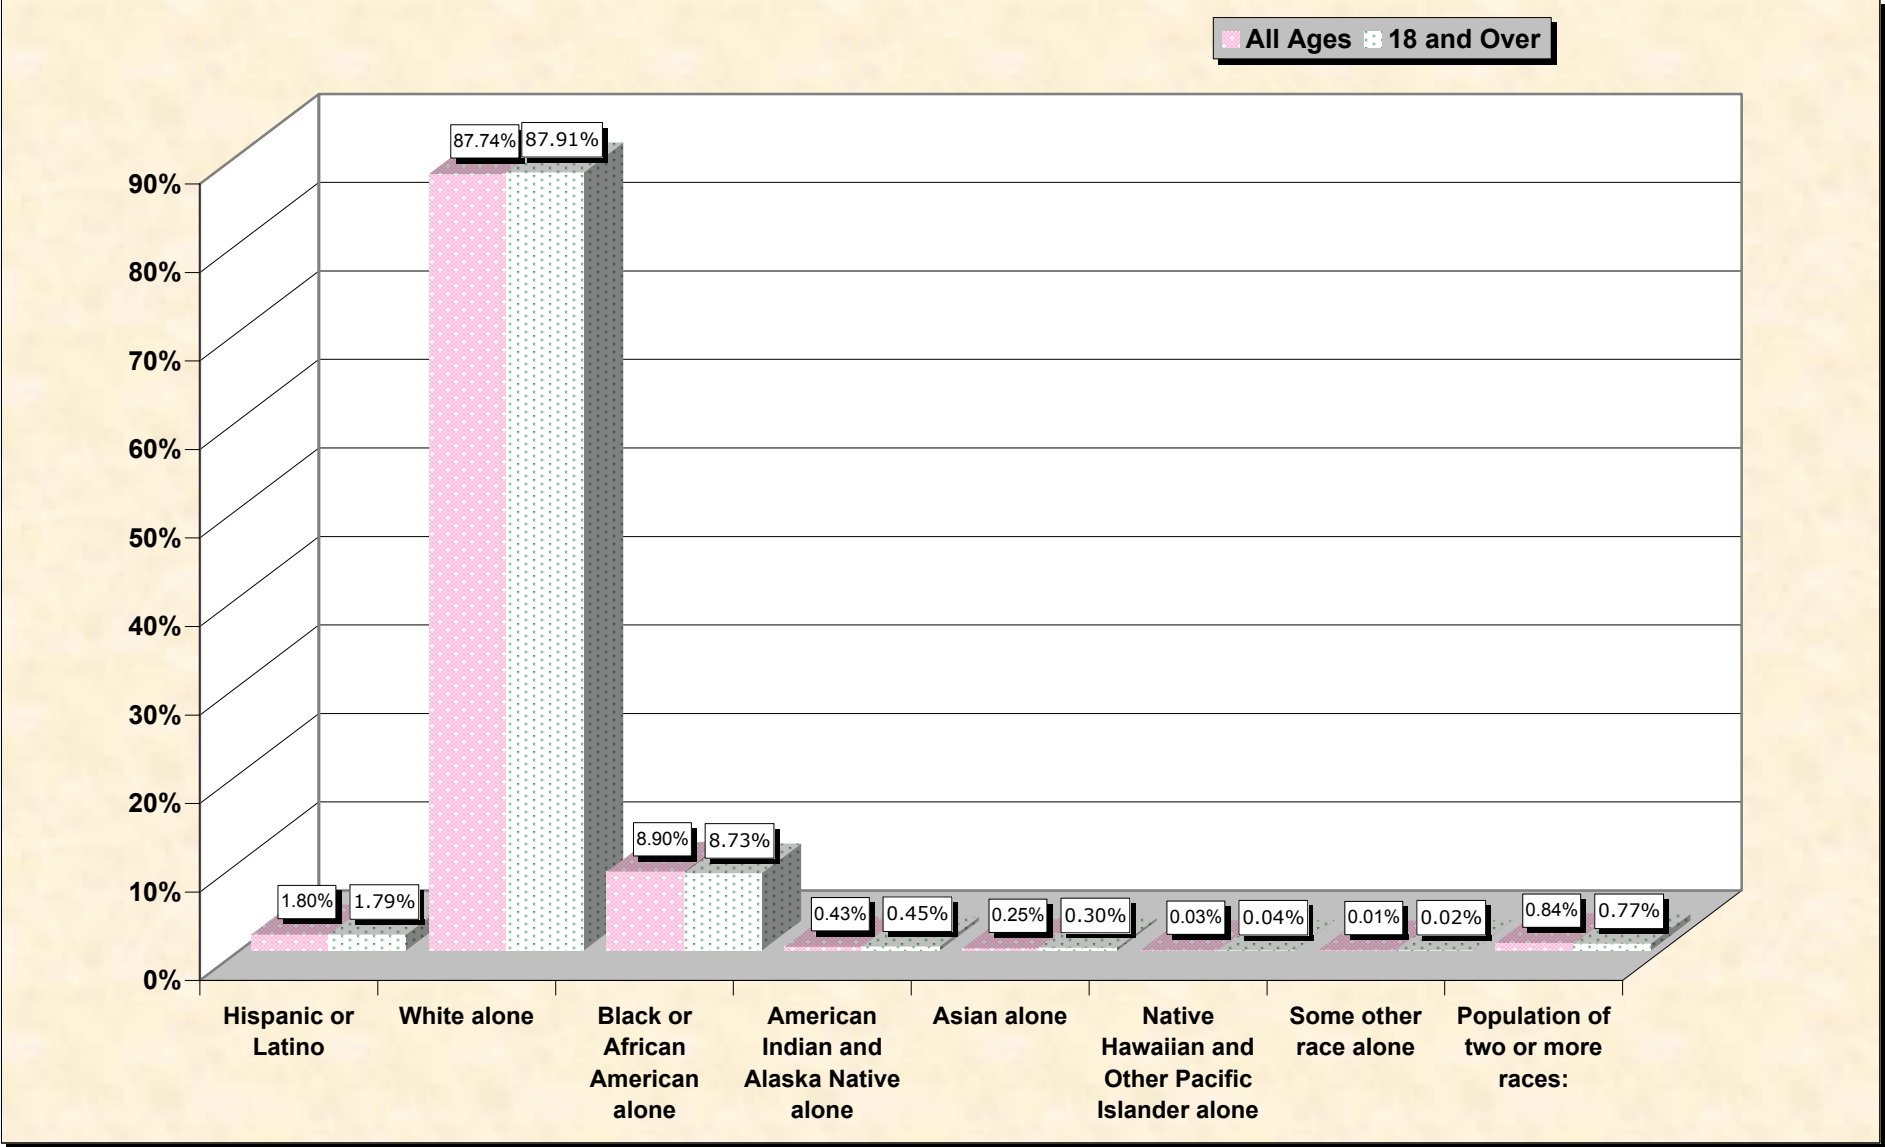

Population by Race or Ethnicity and Age

Dixie County, Florida

Data Set: Census 2000 Redistricting Data (Public Law 94-171) Summary File

www.fairdata2000.com

[3-Oct-02](#)

Hispanic or Latino, and not Hispanic by Race and Age Dixie County, Florida

Source: Data Set: Census 2000 Redistricting Data (Public Law 94-171) Summary File. PL2. HISPANIC OR LATINO, AND NOT HISPANIC OR LATINO BY RACE [73] - Universe: Total population; PL4. HISPANIC OR LATINO, AND NOT HISPANIC OR LATINO BY RACE FOR THE POPULATION 18 YEARS AND OVER [73] - Universe: Total population 18 years and over

Source: Data Set: Census 2000 Redistricting Data (Public Law 94-171) Summary File. PL2. HISPANIC OR LATINO, AND NOT HISPANIC OR LATINO BY RACE [73] - Universe: Total population

HISPANIC OR LATINO, AND NOT HISPANIC OR LATINO BY RACE FOR THE POPULATION 18 YEARS AND OVER

Source: Data Set: Census 2000 Redistricting Data (Public Law 94-171) Summary File. PL4. HISPANIC OR LATINO, AND NOT HISPANIC OR LATINO BY RACE FOR THE POPULATION 18 YEARS AND OVER [73] - Universe: Total population 18 years and over