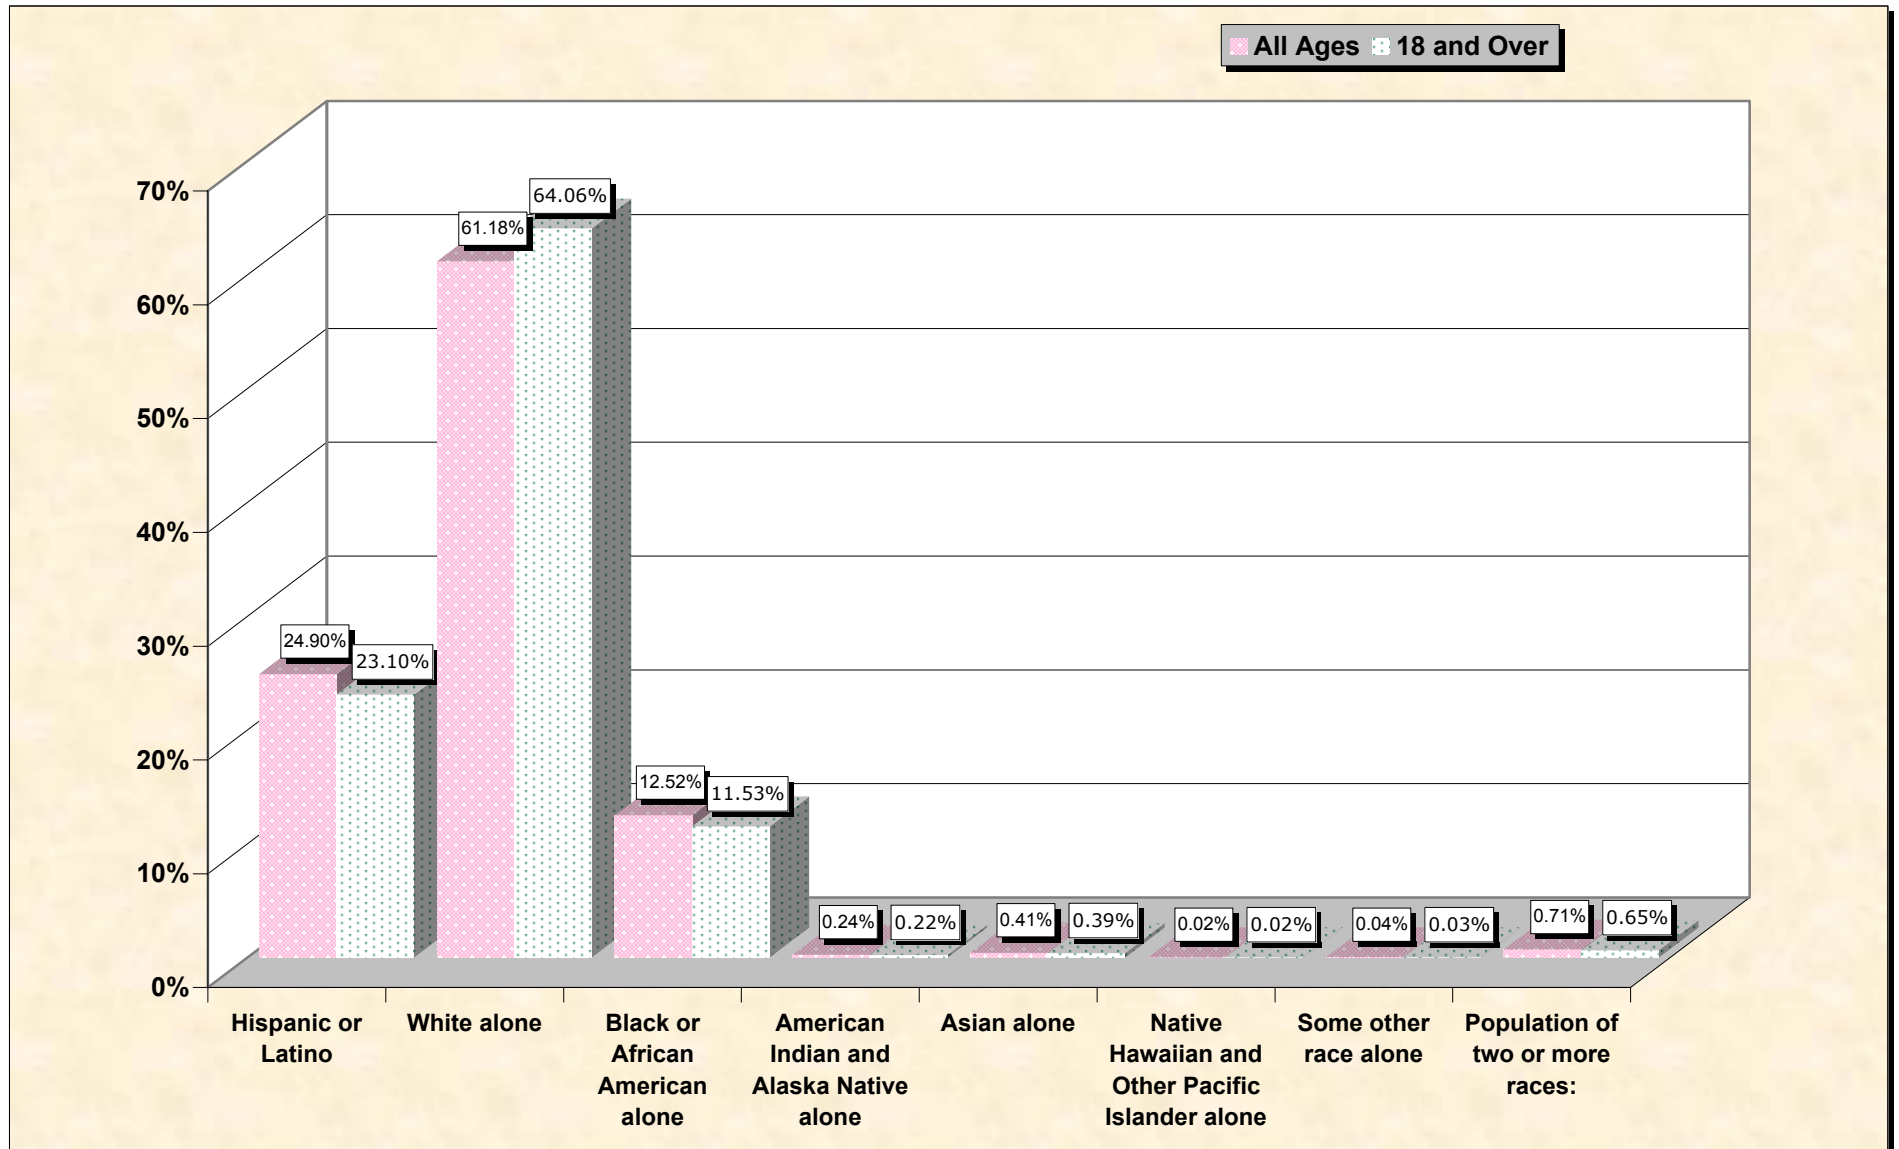

Population by Race or Ethnicity and Age

DeSoto County, Florida

Data Set: Census 2000 Redistricting Data (Public Law 94-171) Summary File

www.fairdata2000.com

[3-Oct-02](#)

Hispanic or Latino, and not Hispanic by Race and Age DeSoto County, Florida

Source: Data Set: Census 2000 Redistricting Data (Public Law 94-171) Summary File. PL2. HISPANIC OR LATINO, AND NOT HISPANIC OR LATINO BY RACE [73] - Universe: Total population; PL4. HISPANIC OR LATINO, AND NOT HISPANIC OR LATINO BY RACE FOR THE POPULATION 18 YEARS AND OVER [73] - Universe: Total population 18 years and over

source data for Chart

HISPANIC OR LATINO, AND NOT HISPANIC OR LATINO BY RACE

	DeSoto County, Florida
Total:	32,209
Hispanic or Latino	8,019
Not Hispanic or Latino:	24,190
Population of one race:	23,960
White alone	19,704
Black or African American alone	4,031
American Indian and Alaska Native alone	77
Asian alone	131
Native Hawaiian and Other Pacific Islander alone	5
Some other race alone	12
Population of two or more races:	230

Source: Data Set: Census 2000 Redistricting Data (Public Law 94-171) Summary File. PL2. HISPANIC OR LATINO, AND NOT HISPANIC OR LATINO BY RACE [73] - Universe: Total population

HISPANIC OR LATINO, AND NOT HISPANIC OR LATINO BY RACE FOR THE POPULATION 18 YEARS AND OVER