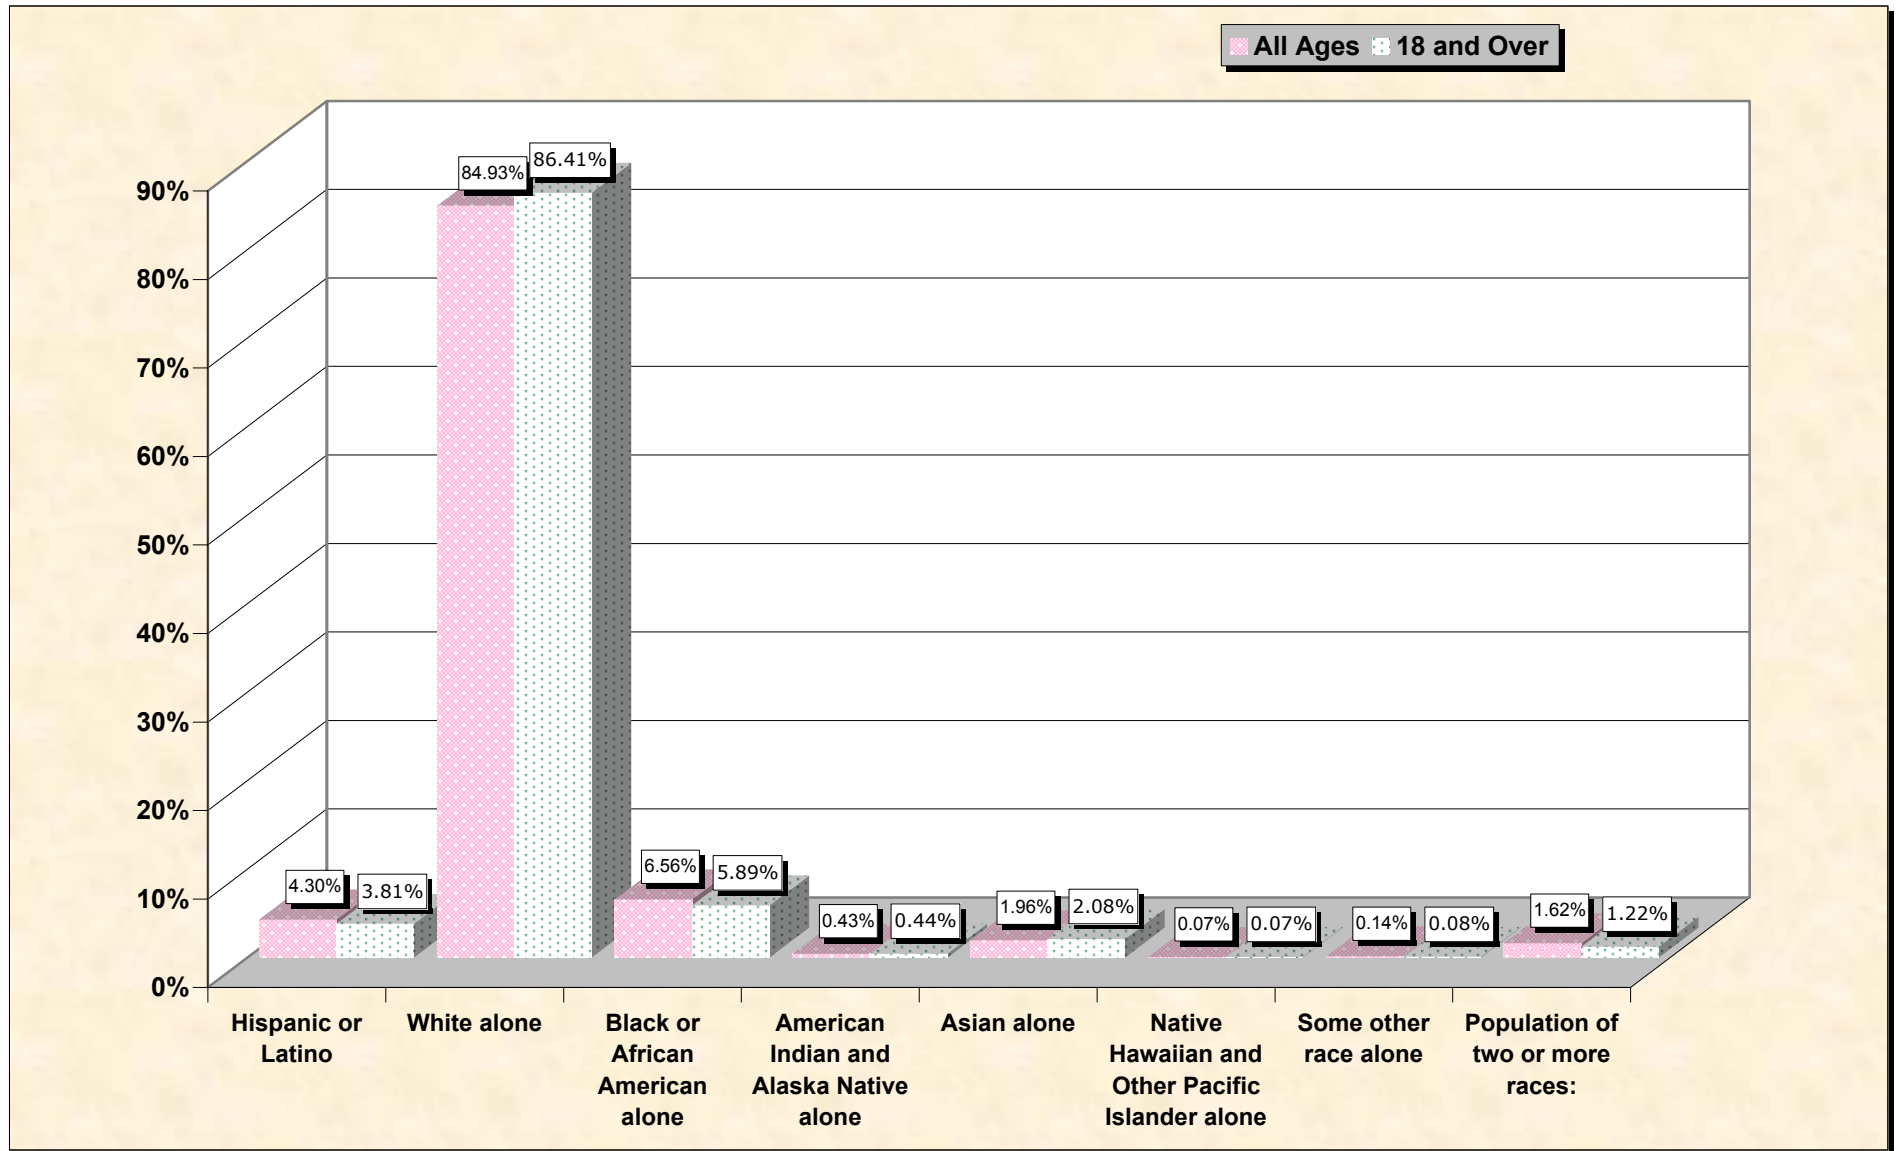

# Population by Race or Ethnicity and Age

# Hispanic or Latino, and not Hispanic by Race and Age Clay County, Florida

Source: Data Set: Census 2000 Redistricting Data (Public Law 94-171) Summary File. PL2. HISPANIC OR LATINO, AND NOT HISPANIC OR LATINO BY RACE [73] - Universe: Total population; PL4. HISPANIC OR LATINO, AND NOT HISPANIC OR LATINO BY RACE FOR THE POPULATION 18 YEARS AND OVER [73] - Universe: Total population 18 years and over

Source: Data Set: Census 2000 Redistricting Data (Public Law 94-171) Summary File. PL2. HISPANIC OR LATINO, AND NOT HISPANIC OR LATINO BY RACE [73] - Universe: Total population

**HISPANIC OR LATINO, AND NOT HISPANIC OR LATINO BY RACE FOR THE POPULATION 18 YEARS AND OVER**

Source: Data Set: Census 2000 Redistricting Data (Public Law 94-171) Summary File. PL4. HISPANIC OR LATINO, AND NOT HISPANIC OR LATINO BY RACE FOR THE POPULATION 18 YEARS AND OVER [73] - Universe: Total population 18 years and over