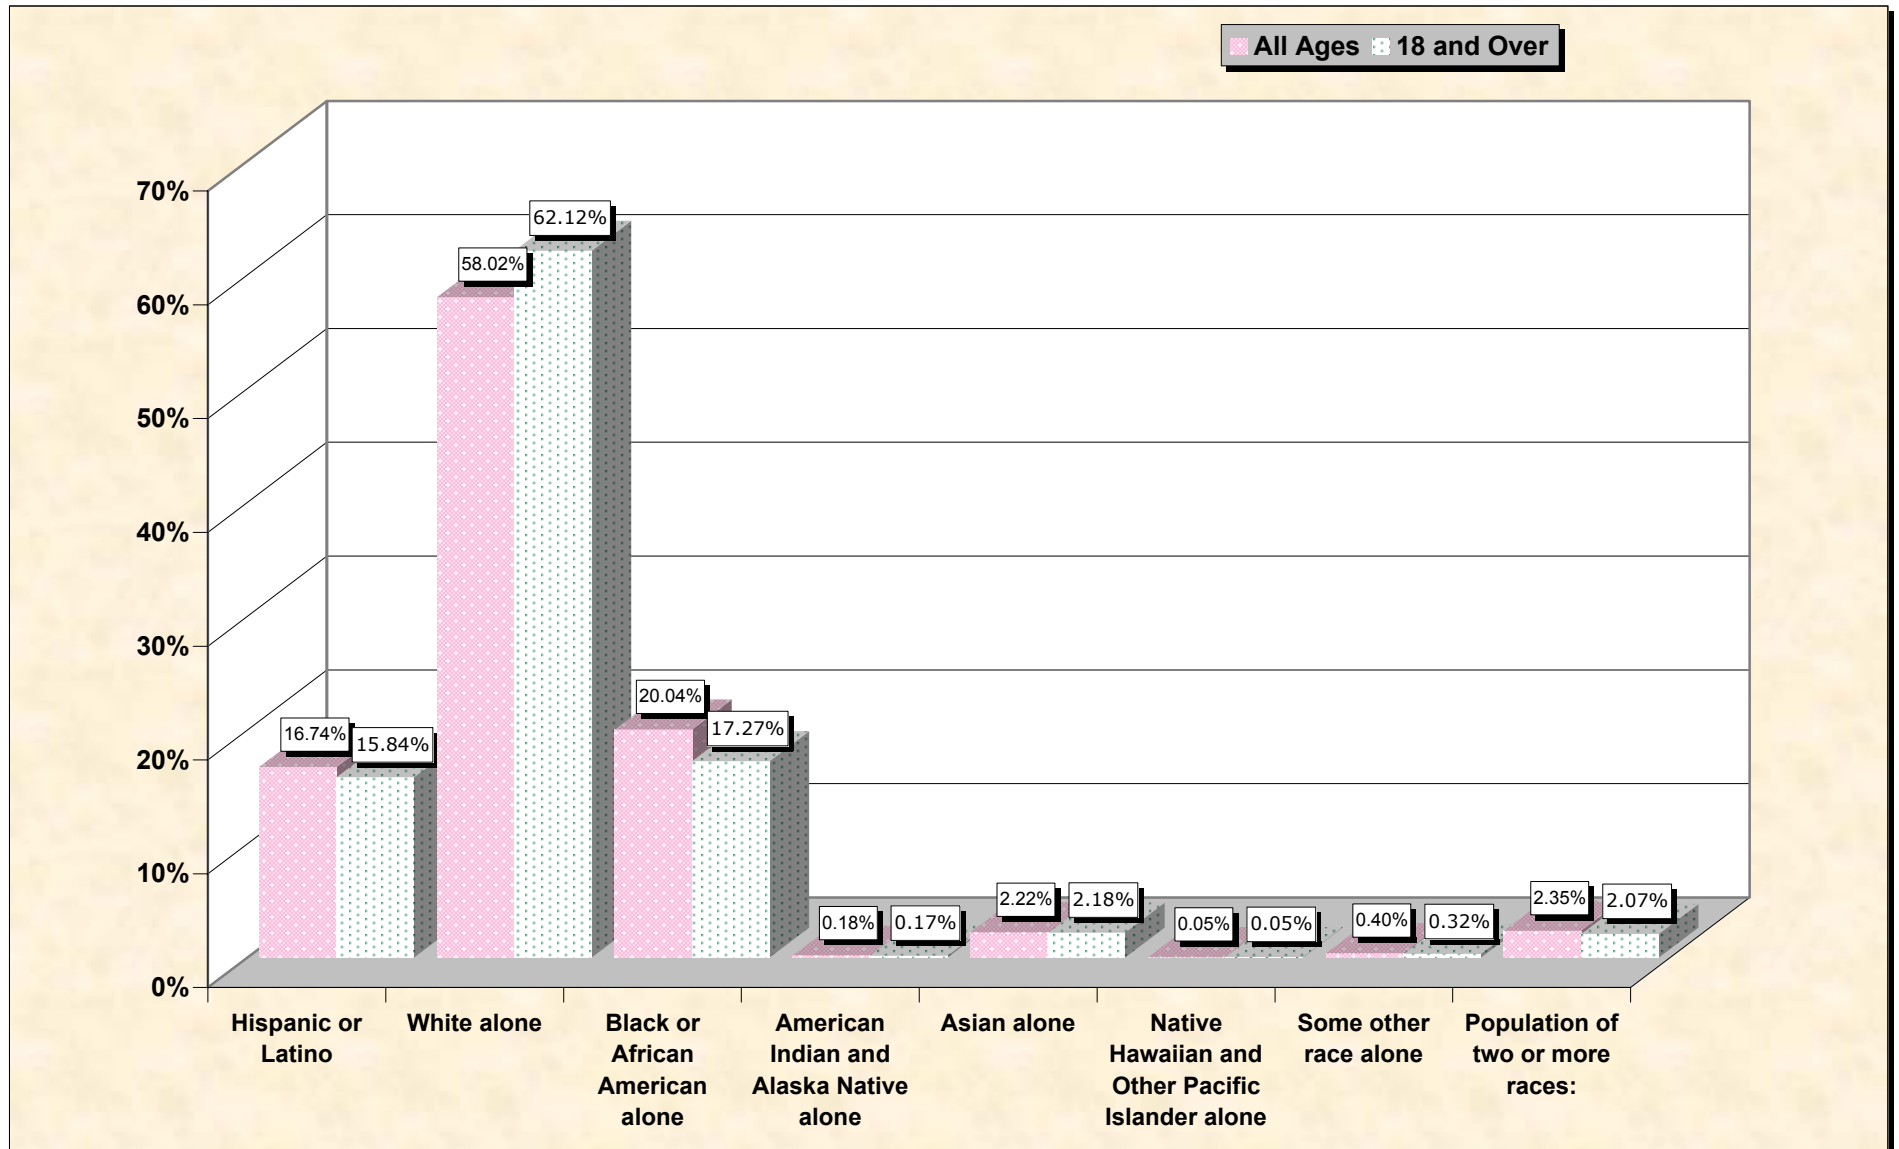

Population by Race or Ethnicity and Age

Broward County, Florida

Data Set: Census 2000 Redistricting Data (Public Law 94-171) Summary File

www.fairdata2000.com

[3-Oct-02](#)

Hispanic or Latino, and not Hispanic by Race and Age Broward County, Florida

Source: Data Set: Census 2000 Redistricting Data (Public Law 94-171) Summary File. PL2. HISPANIC OR LATINO, AND NOT HISPANIC OR LATINO BY RACE [73] - Universe: Total population; PL4. HISPANIC OR LATINO, AND NOT HISPANIC OR LATINO BY RACE FOR THE POPULATION 18 YEARS AND OVER [73] - Universe: Total population 18 years and over

source data for Chart

HISPANIC OR LATINO, AND NOT HISPANIC OR LATINO BY RACE

| | Broward County, Florida |
|--|--------------------------------|
| Total: | 1,623,018 |
| Hispanic or Latino | 271,652 |
| Not Hispanic or Latino: | 1,351,366 |
| Population of one race: | 1,313,201 |
| White alone | 941,674 |
| Black or African American alone | 325,305 |
| American Indian and Alaska Native alone | 2,934 |
| Asian alone | 36,049 |
| Native Hawaiian and Other Pacific Islander alone | 767 |
| Some other race alone | 6,472 |
| Population of two or more races: | 38,165 |

Source: Data Set: Census 2000 Redistricting Data (Public Law 94-171) Summary File. PL2. HISPANIC OR LATINO, AND NOT HISPANIC OR LATINO BY RACE [73] - Universe: Total population

HISPANIC OR LATINO, AND NOT HISPANIC OR LATINO BY RACE FOR THE POPULATION 18 YEARS AND OVER