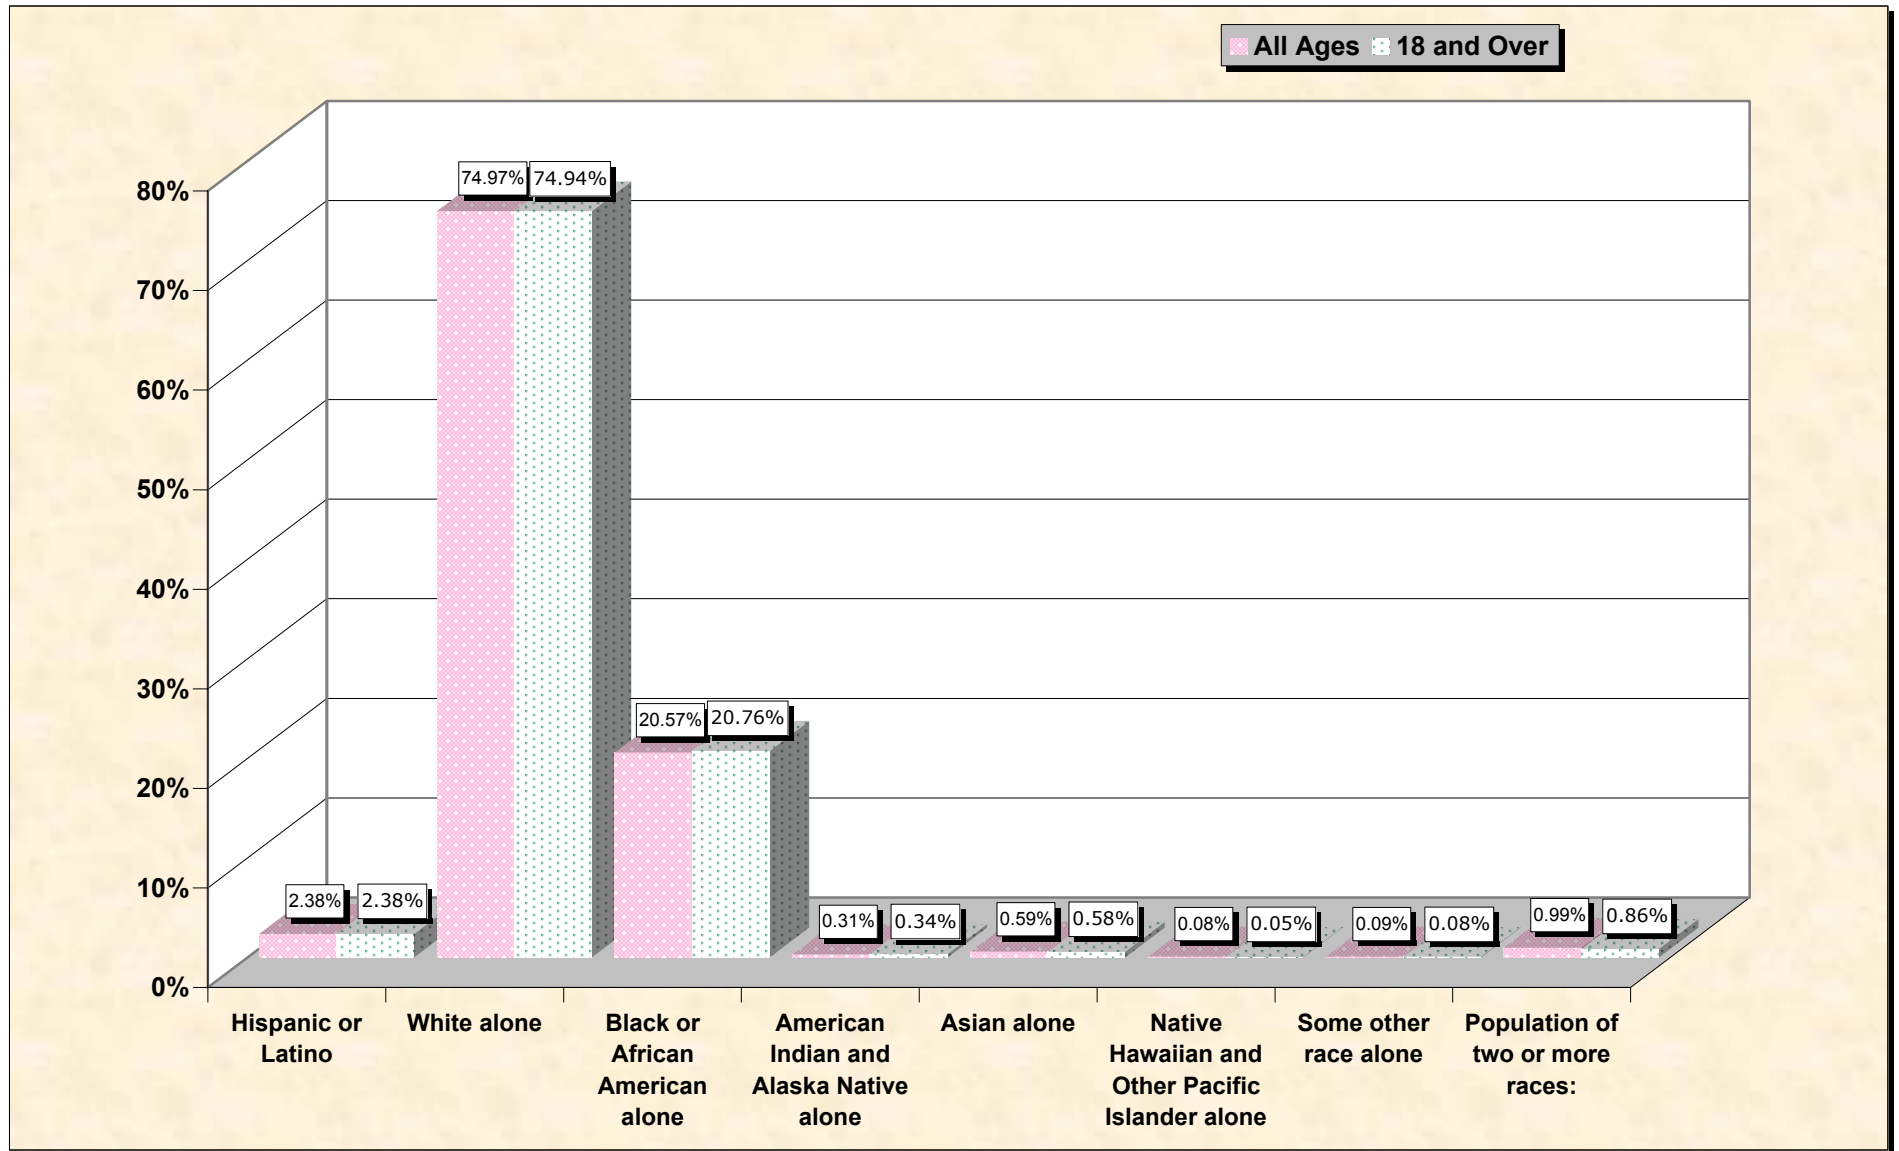

# Population by Race or Ethnicity and Age

# Hispanic or Latino, and not Hispanic by Race and Age Bradford County, Florida

Source: Data Set: Census 2000 Redistricting Data (Public Law 94-171) Summary File. PL2. HISPANIC OR LATINO, AND NOT HISPANIC OR LATINO BY RACE [73] - Universe: Total population; PL4. HISPANIC OR LATINO, AND NOT HISPANIC OR LATINO BY RACE FOR THE POPULATION 18 YEARS AND OVER [73] - Universe: Total population 18 years and over

**source data for Chart**

**HISPANIC OR LATINO, AND NOT HISPANIC OR LATINO BY RACE**

	<b>Bradford County, Florida</b>
Total:	26,088
Hispanic or Latino	622
Not Hispanic or Latino:	25,466
Population of one race:	25,207
White alone	19,559
Black or African American alone	5,367
American Indian and Alaska Native alone	82
Asian alone	154
Native Hawaiian and Other Pacific Islander alone	21
Some other race alone	24
Population of two or more races:	259

Source: Data Set: Census 2000 Redistricting Data (Public Law 94-171) Summary File. PL2. HISPANIC OR LATINO, AND NOT HISPANIC OR LATINO BY RACE [73] - Universe: Total population

**HISPANIC OR LATINO, AND NOT HISPANIC OR LATINO BY RACE FOR THE POPULATION 18 YEARS AND OVER**