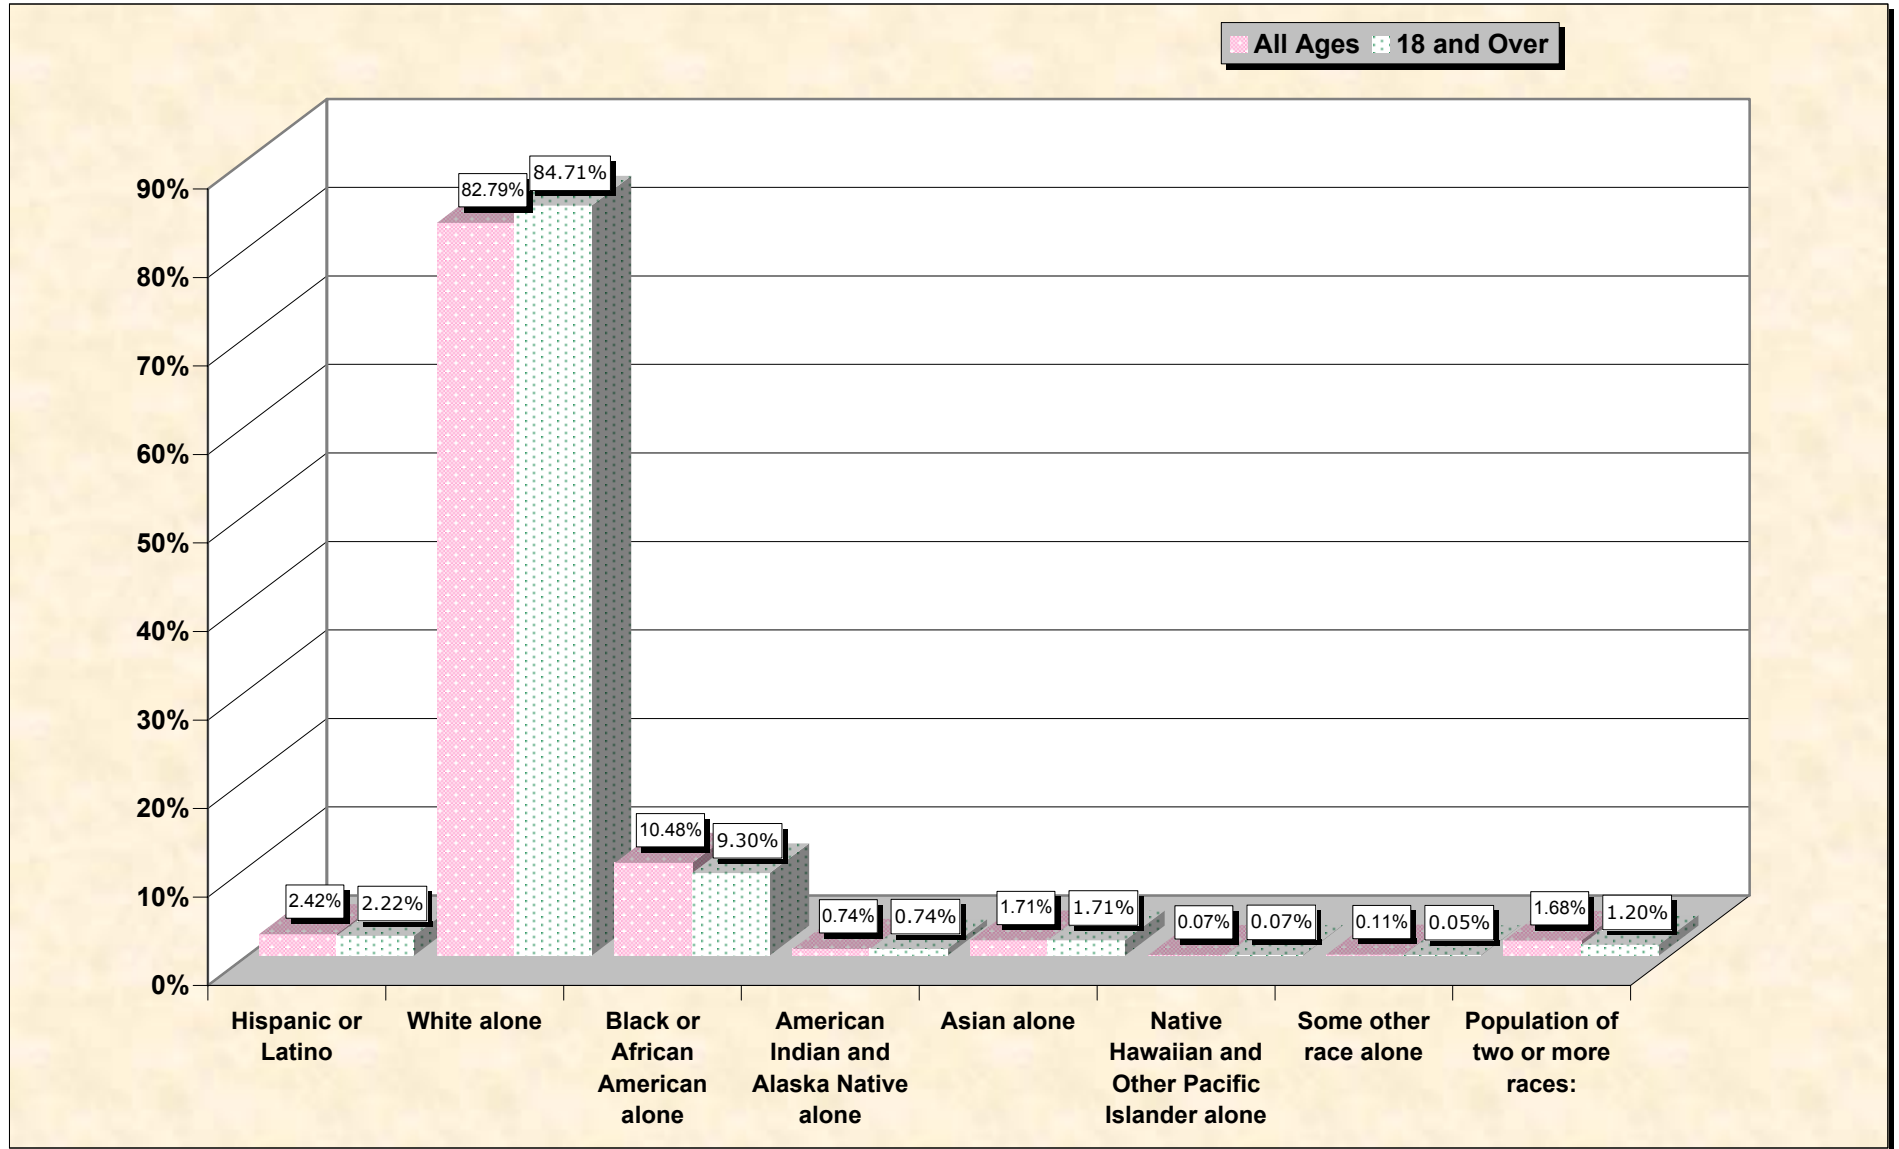

Population by Race or Ethnicity and Age

Bay County, Florida

Data Set: Census 2000 Redistricting Data (Public Law 94-171) Summary File

www.fairdata2000.com

[3-Oct-02](#)

Hispanic or Latino, and not Hispanic by Race and Age Bay County, Florida

Source: Data Set: Census 2000 Redistricting Data (Public Law 94-171) Summary File. PL2. HISPANIC OR LATINO, AND NOT HISPANIC OR LATINO BY RACE [73] - Universe: Total population; PL4. HISPANIC OR LATINO, AND NOT HISPANIC OR LATINO BY RACE FOR THE POPULATION 18 YEARS AND OVER [73] - Universe: Total population 18 years and over

Source: Data Set: Census 2000 Redistricting Data (Public Law 94-171) Summary File. PL2. HISPANIC OR LATINO, AND NOT HISPANIC OR LATINO BY RACE [73] - Universe: Total population

HISPANIC OR LATINO, AND NOT HISPANIC OR LATINO BY RACE FOR THE POPULATION 18 YEARS AND OVER

Source: Data Set: Census 2000 Redistricting Data (Public Law 94-171) Summary File. PL4. HISPANIC OR LATINO, AND NOT HISPANIC OR LATINO BY RACE FOR THE POPULATION 18 YEARS AND OVER [73] - Universe: Total population 18 years and over