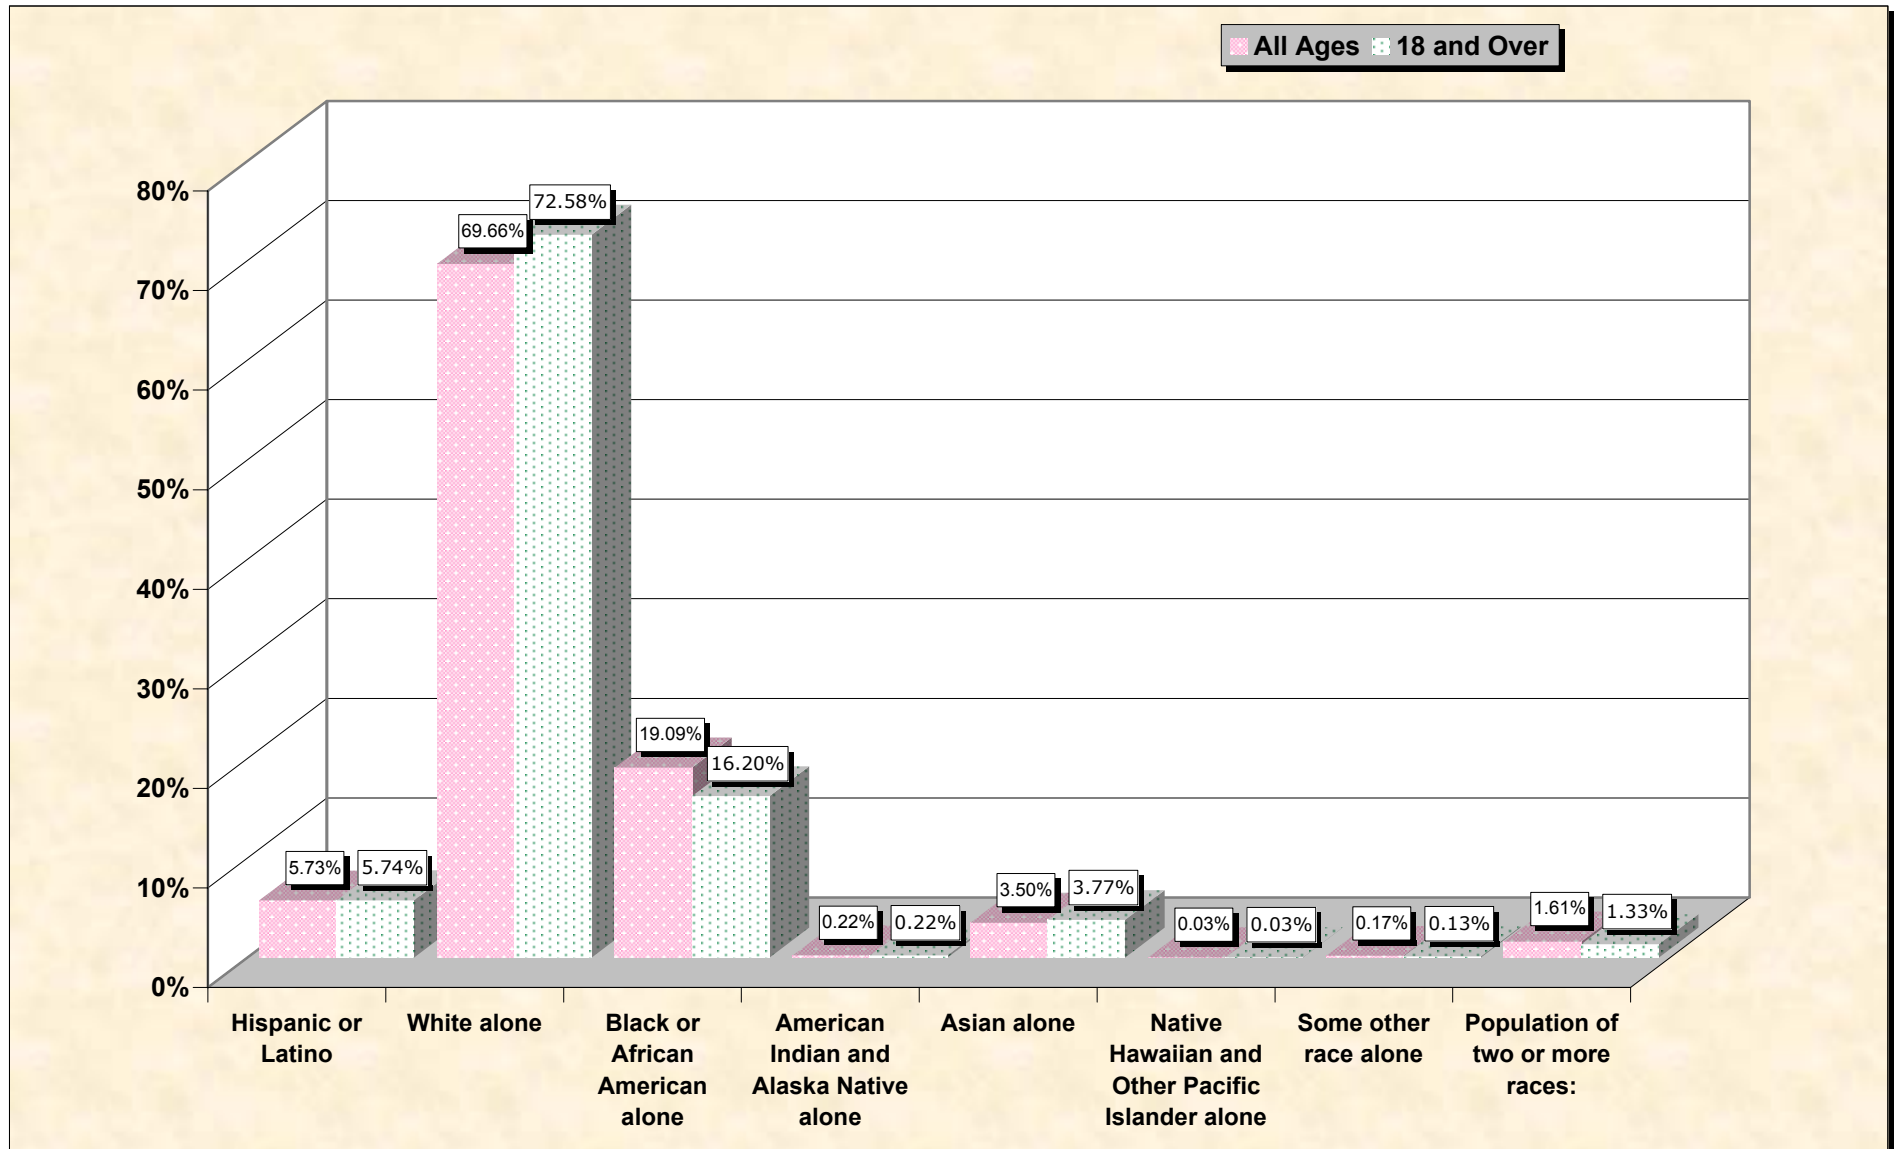

# Population by Race or Ethnicity and Age

# Hispanic or Latino, and not Hispanic by Race and Age Alachua County, Florida

Source: Data Set: Census 2000 Redistricting Data (Public Law 94-171) Summary File. PL2. HISPANIC OR LATINO, AND NOT HISPANIC OR LATINO BY RACE [73] - Universe: Total population; PL4. HISPANIC OR LATINO, AND NOT HISPANIC OR LATINO BY RACE FOR THE POPULATION 18 YEARS AND OVER [73] - Universe: Total population 18 years and over

**source data for Chart**

**HISPANIC OR LATINO, AND NOT HISPANIC OR LATINO BY RACE**

	<b>Alachua County, Florida</b>
Total:	217,955
Hispanic or Latino	12,493
Not Hispanic or Latino:	205,462
Population of one race:	201,950
White alone	151,817
Black or African American alone	41,597
American Indian and Alaska Native alone	476
Asian alone	7,630
Native Hawaiian and Other Pacific Islander alone	61
Some other race alone	369
Population of two or more races:	3,512

Source: Data Set: Census 2000 Redistricting Data (Public Law 94-171) Summary File. PL2. HISPANIC OR LATINO, AND NOT HISPANIC OR LATINO BY RACE [73] - Universe: Total population

**HISPANIC OR LATINO, AND NOT HISPANIC OR LATINO BY RACE FOR THE POPULATION 18 YEARS AND OVER**