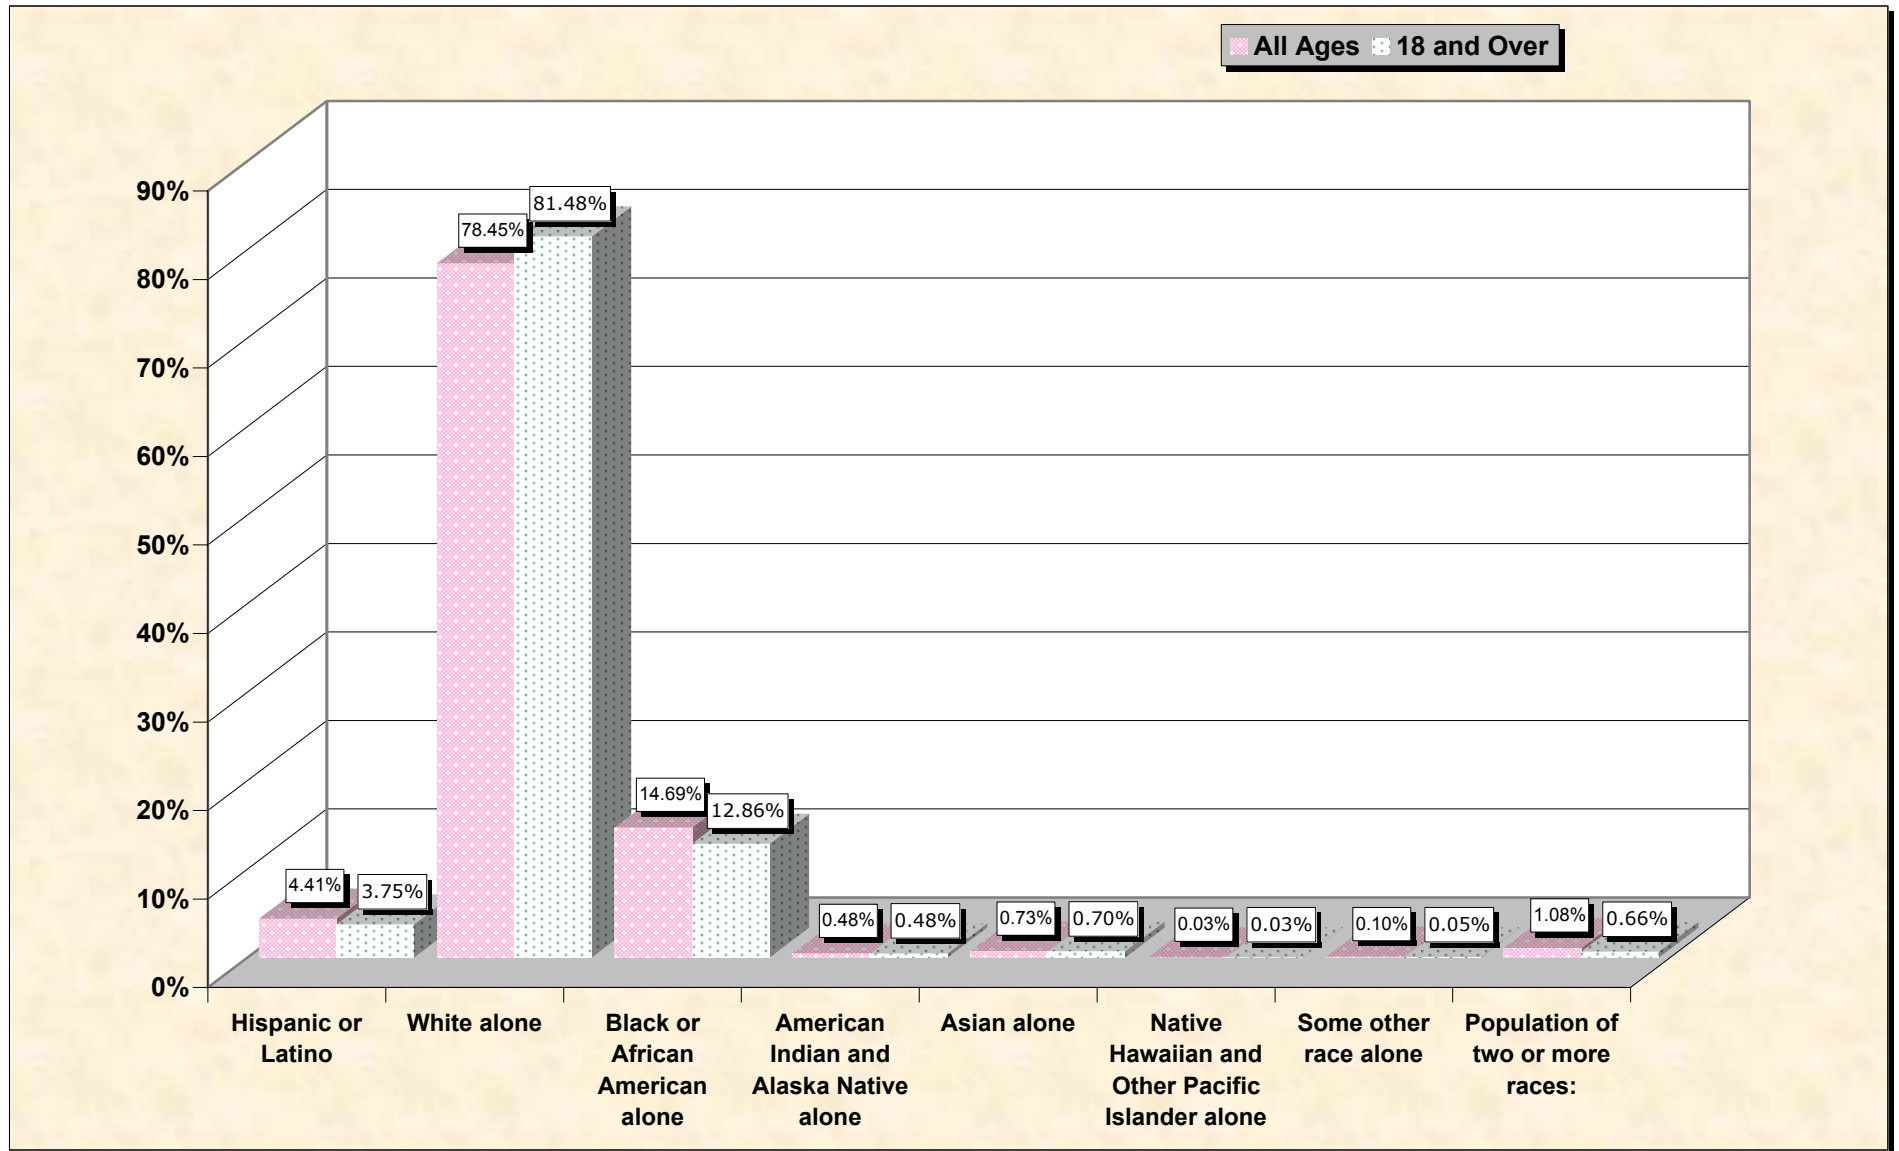

Population by Race or Ethnicity and Age

Sussex County, Delaware

Data Set: Census 2000 Redistricting Data (Public Law 94-171) Summary File

www.fairdata2000.com

[3-Oct-02](#)

Hispanic or Latino, and not Hispanic by Race and Age Sussex County, Delaware

Source: Data Set: Census 2000 Redistricting Data (Public Law 94-171) Summary File. PL2. HISPANIC OR LATINO, AND NOT HISPANIC OR LATINO BY RACE [73] - Universe: Total population; PL4. HISPANIC OR LATINO, AND NOT HISPANIC OR LATINO BY RACE FOR THE POPULATION 18 YEARS AND OVER [73] - Universe: Total population 18 years and over

source data for Chart

HISPANIC OR LATINO, AND NOT HISPANIC OR LATINO BY RACE

	Sussex County, Delaware
Total:	156,638
Hispanic or Latino	6,915
Not Hispanic or Latino:	149,723
Population of one race:	148,024
White alone	122,888
Black or African American alone	23,017
American Indian and Alaska Native alone	755
Asian alone	1,150
Native Hawaiian and Other Pacific Islander alone	54
Some other race alone	160
Population of two or more races:	1,699

	Sussex County, Delaware
Total:	121,333
Hispanic or Latino	4,544
Not Hispanic or Latino:	116,789
Population of one race:	115,985
White alone	98,858
Black or African American alone	15,604
American Indian and Alaska Native alone	580
Asian alone	846
Native Hawaiian and Other Pacific Islander alone	37
Some other race alone	60
Population of two or more races:	804