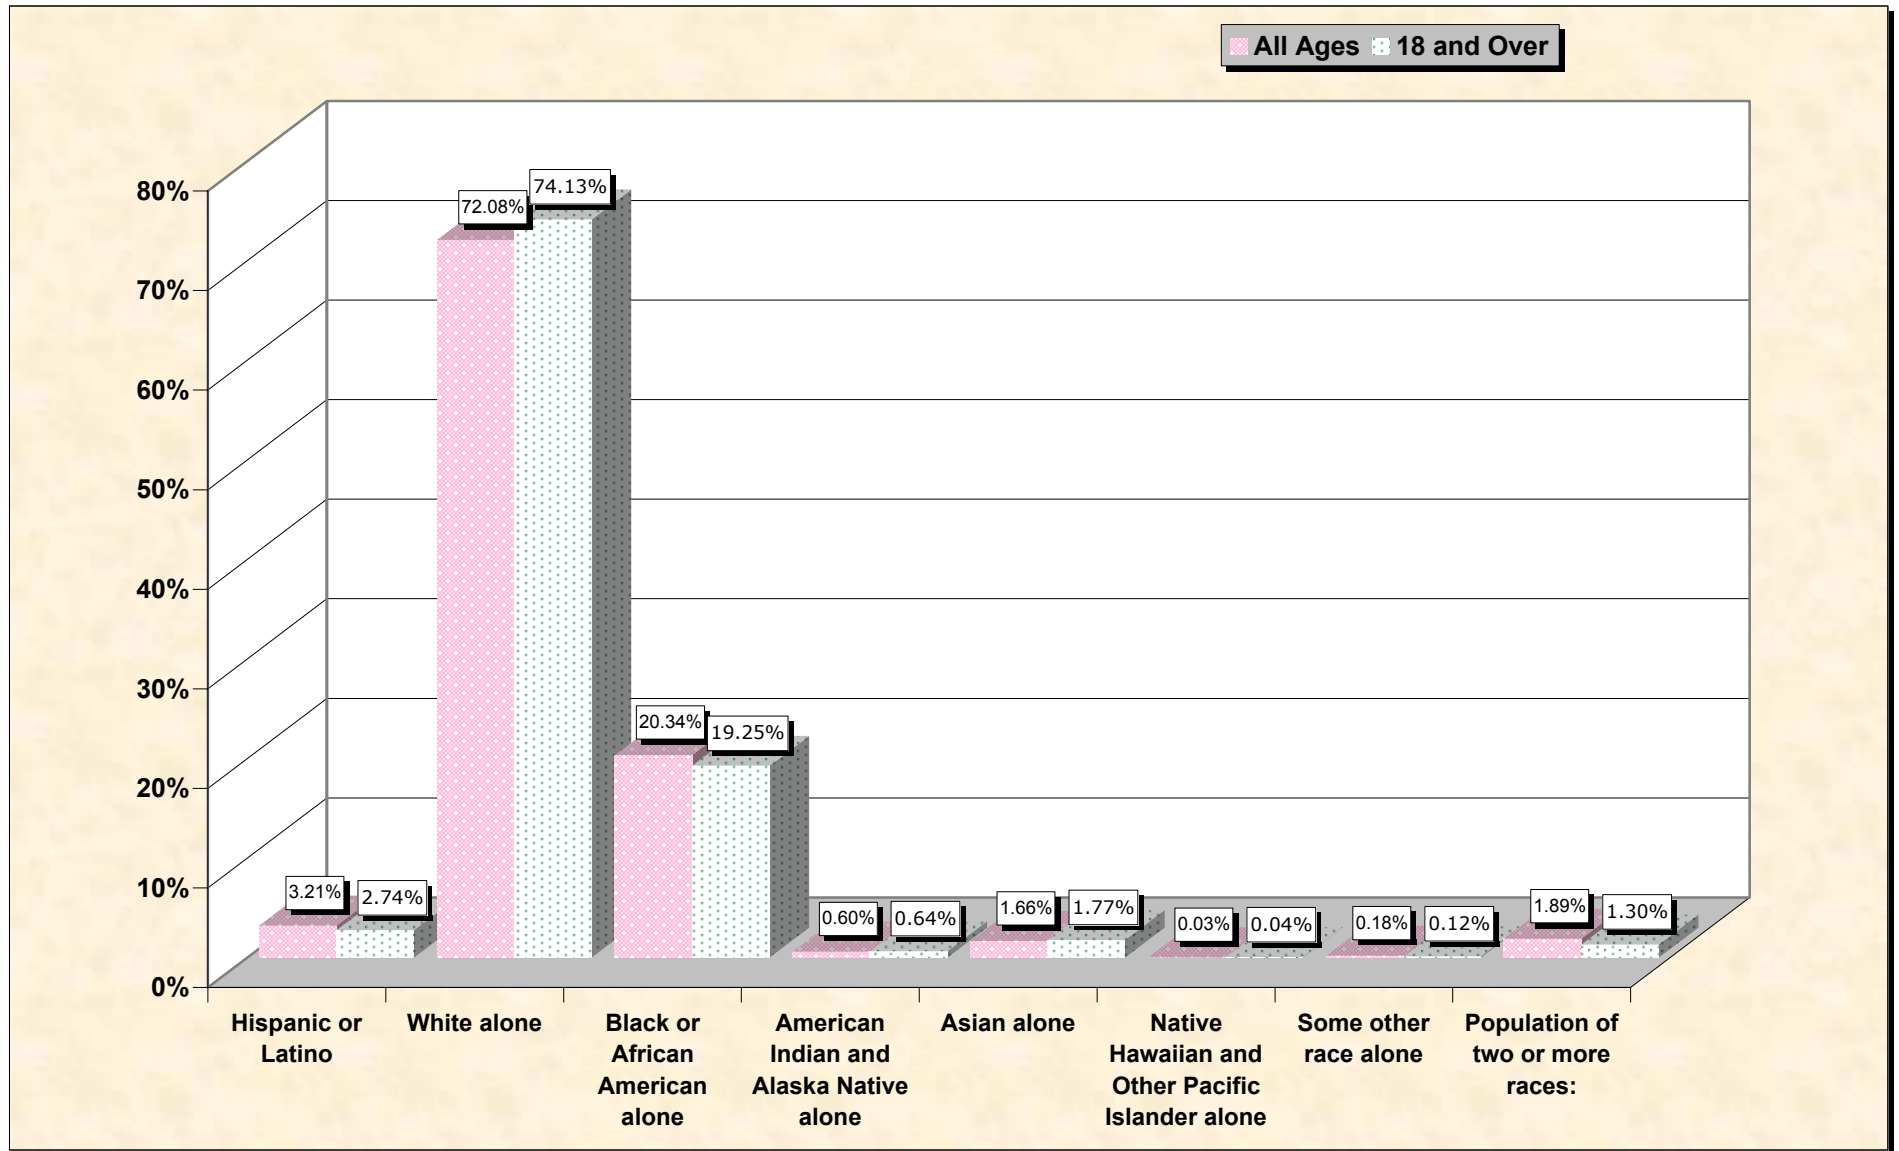

# Population by Race or Ethnicity and Age

# Hispanic or Latino, and not Hispanic by Race and Age Kent County, Delaware

Source: Data Set: Census 2000 Redistricting Data (Public Law 94-171) Summary File. PL2. HISPANIC OR LATINO, AND NOT HISPANIC OR LATINO BY RACE [73] - Universe: Total population; PL4. HISPANIC OR LATINO, AND NOT HISPANIC OR LATINO BY RACE FOR THE POPULATION 18 YEARS AND OVER [73] - Universe: Total population 18 years and over

**source data for Chart**

**HISPANIC OR LATINO, AND NOT HISPANIC OR LATINO BY RACE**

	<b>Kent County, Delaware</b>
Total:	126,697
Hispanic or Latino	4,069
Not Hispanic or Latino:	122,628
Population of one race:	120,237
White alone	91,325
Black or African American alone	25,770
American Indian and Alaska Native alone	763
Asian alone	2,104
Native Hawaiian and Other Pacific Islander alone	41
Some other race alone	234
Population of two or more races:	2,391

Source: Data Set: Census 2000 Redistricting Data (Public Law 94-171) Summary File. PL2. HISPANIC OR LATINO, AND NOT HISPANIC OR LATINO BY RACE [73] - Universe: Total population

**HISPANIC OR LATINO, AND NOT HISPANIC OR LATINO BY RACE FOR THE POPULATION 18 YEARS AND OVER**