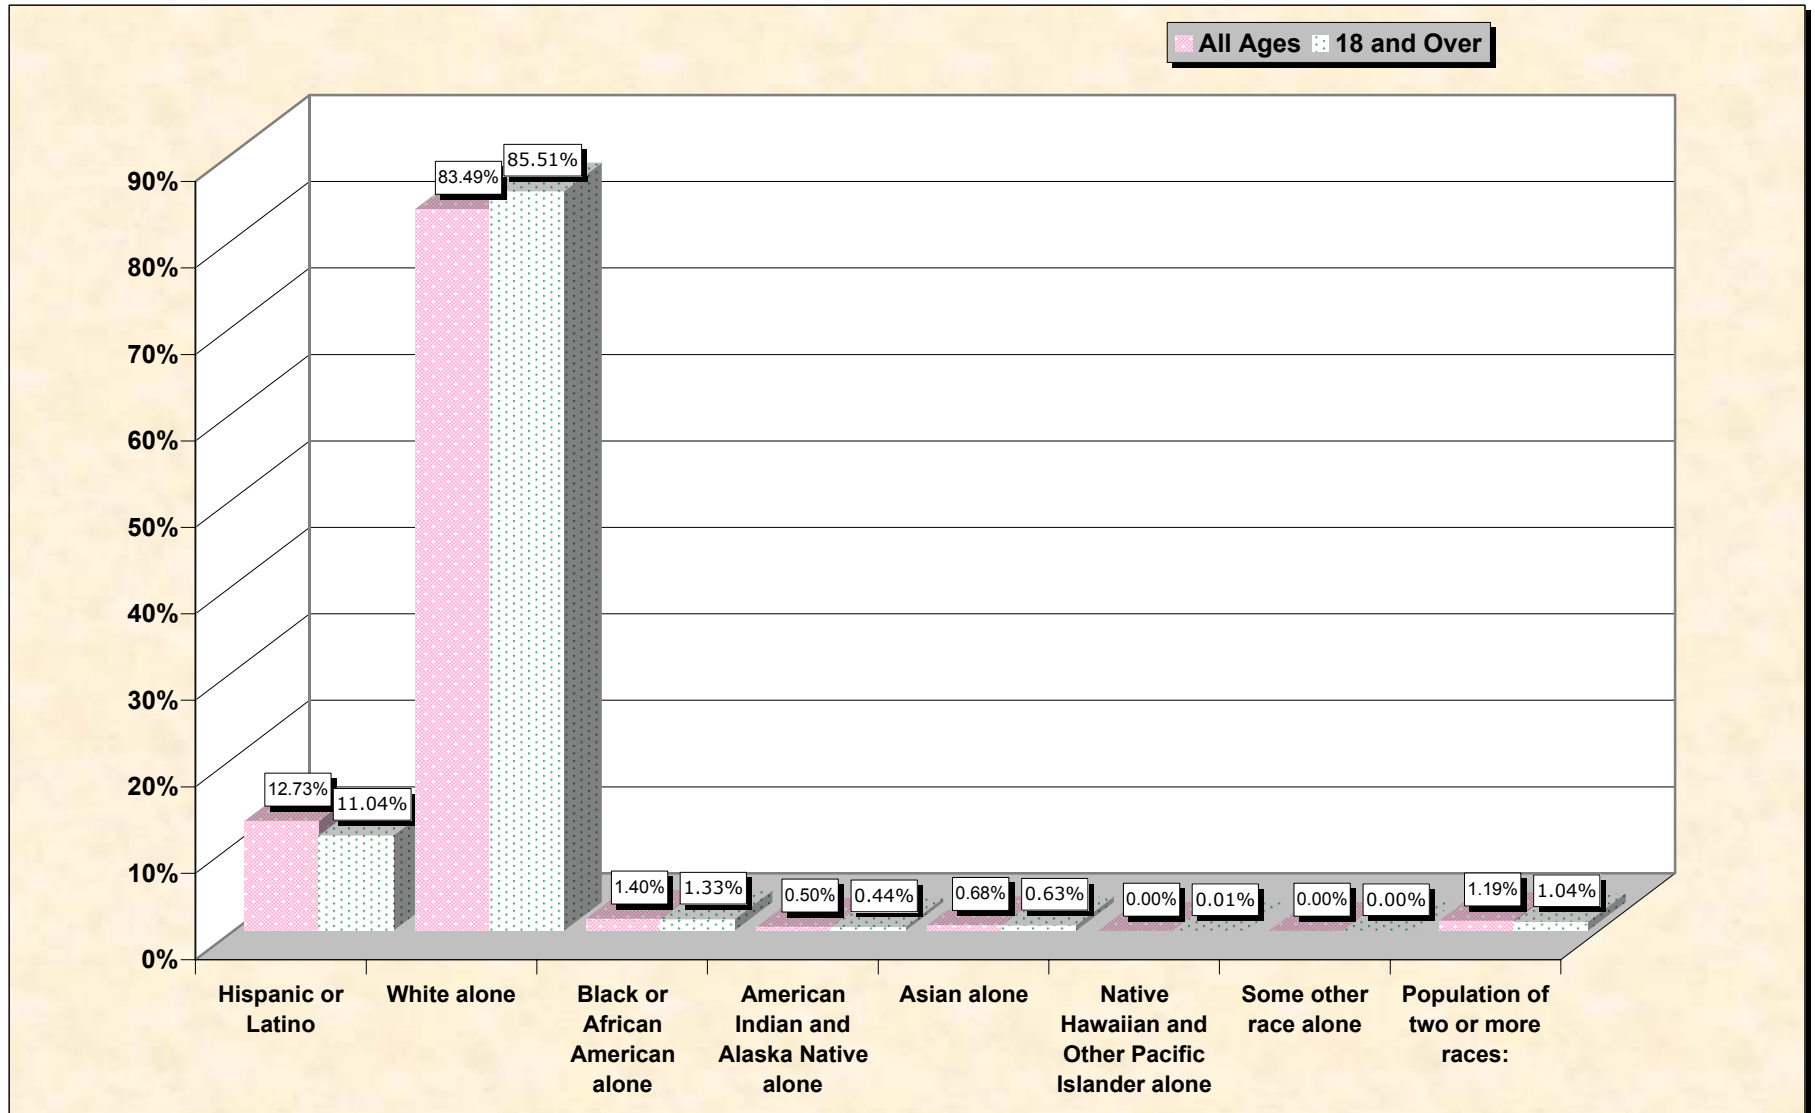

# Population by Race or Ethnicity and Age

# Hispanic or Latino, and not Hispanic by Race and Age Yell County, Arkansas

Source: Data Set: Census 2000 Redistricting Data (Public Law 94-171) Summary File. PL2. HISPANIC OR LATINO, AND NOT HISPANIC OR LATINO BY RACE [73] - Universe: Total population; PL4. HISPANIC OR LATINO, AND NOT HISPANIC OR LATINO BY RACE FOR THE POPULATION 18 YEARS AND OVER [73] - Universe: Total population 18 years and over

Source: Data Set: Census 2000 Redistricting Data (Public Law 94-171) Summary File. PL2. HISPANIC OR LATINO, AND NOT HISPANIC OR LATINO BY RACE [73] - Universe: Total population

**HISPANIC OR LATINO, AND NOT HISPANIC OR LATINO BY RACE FOR THE POPULATION 18 YEARS AND OVER**

Source: Data Set: Census 2000 Redistricting Data (Public Law 94-171) Summary File. PL4. HISPANIC OR LATINO, AND NOT HISPANIC OR LATINO BY RACE FOR THE POPULATION 18 YEARS AND OVER [73] - Universe: Total population 18 years and over