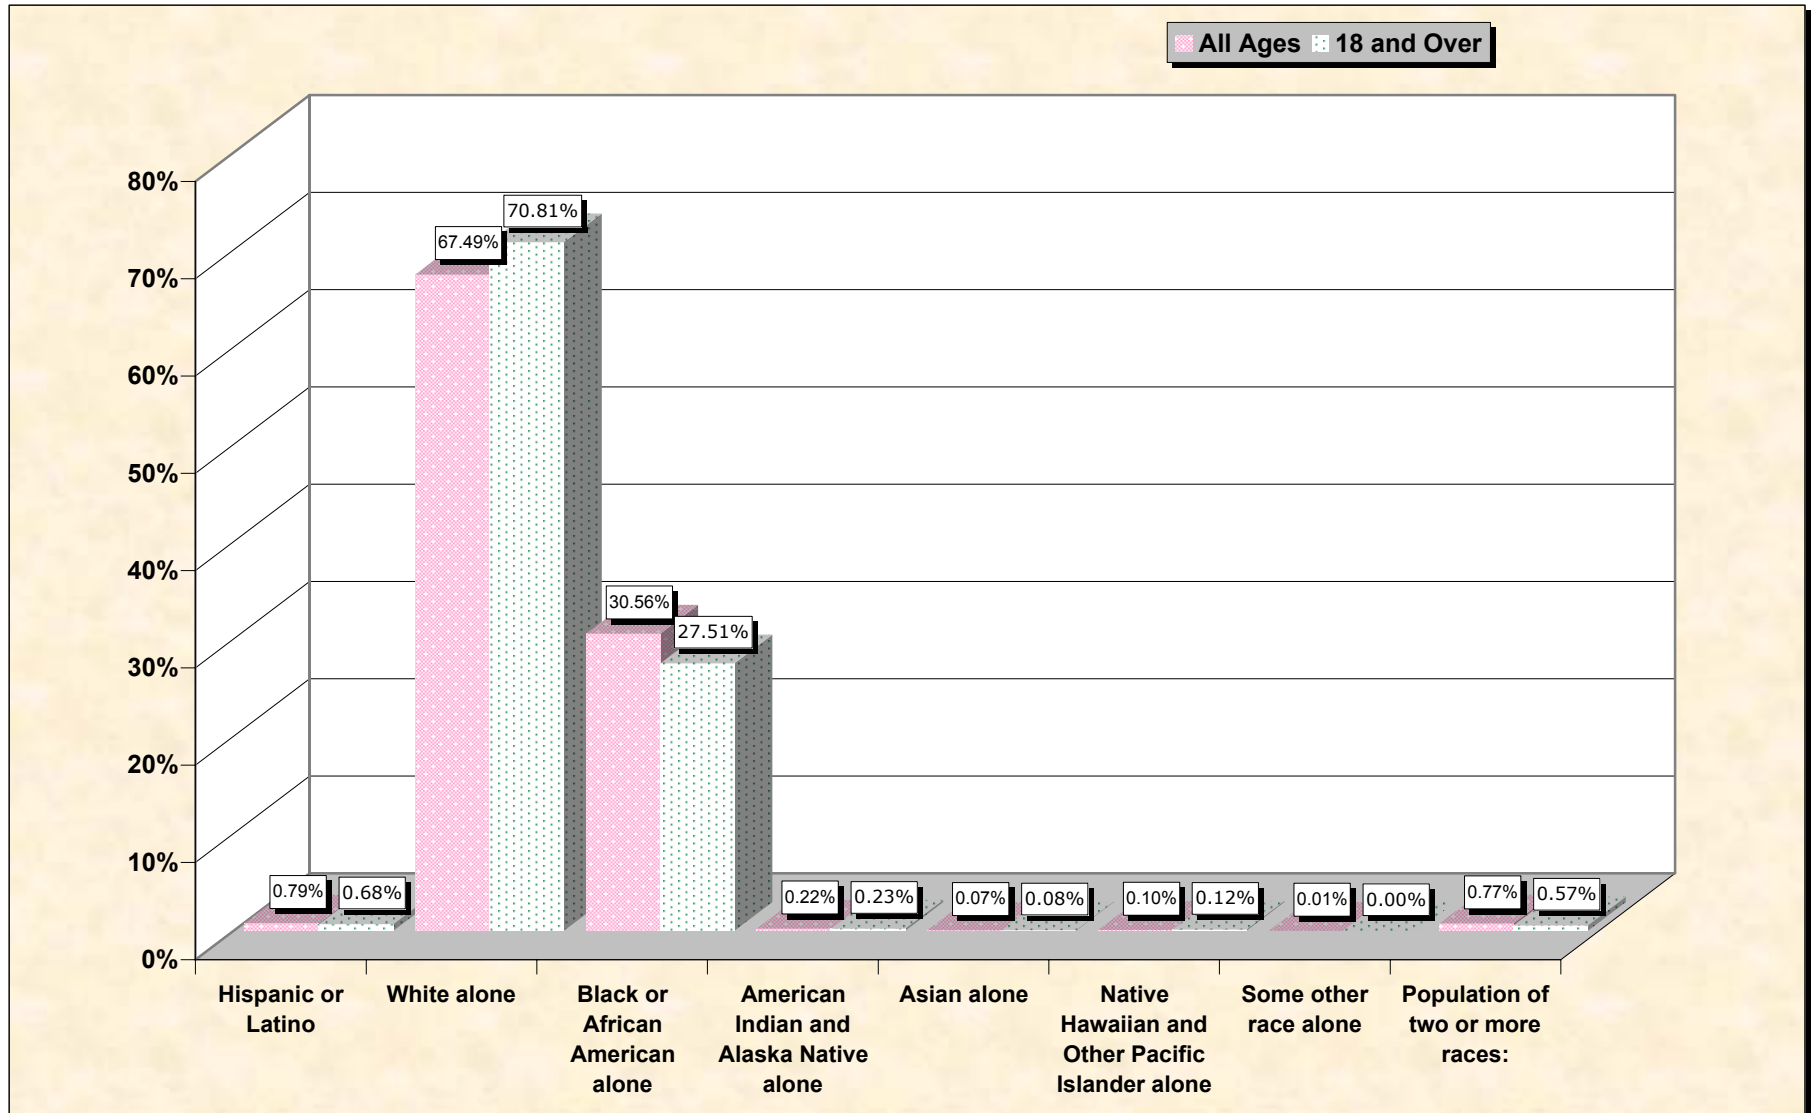

Population by Race or Ethnicity and Age

Woodruff County, Arkansas

Data Set: Census 2000 Redistricting Data (Public Law 94-171) Summary File

www.fairdata2000.com

[3-Oct-02](#)

Hispanic or Latino, and not Hispanic by Race and Age Woodruff County, Arkansas

Source: Data Set: Census 2000 Redistricting Data (Public Law 94-171) Summary File. PL2. HISPANIC OR LATINO, AND NOT HISPANIC OR LATINO BY RACE [73] - Universe: Total population; PL4. HISPANIC OR LATINO, AND NOT HISPANIC OR LATINO BY RACE FOR THE POPULATION 18 YEARS AND OVER [73] - Universe: Total population 18 years and over

source data for chart

HISPANIC OR LATINO, AND NOT HISPANIC OR LATINO BY RACE

	Woodruff County, Arkansas
Total:	8,741
Hispanic or Latino	69
Not Hispanic or Latino:	8,672
Population of one race:	8,605
White alone	5,899
Black or African American alone	2,671
American Indian and Alaska Native alone	19
Asian alone	6
Native Hawaiian and Other Pacific Islander alone	9
Some other race alone	1
Population of two or more races:	67

	Woodruff County, Arkansas
Total:	6,467
Hispanic or Latino	44
Not Hispanic or Latino:	6,423
Population of one race:	6,386
White alone	4,579
Black or African American alone	1,779
American Indian and Alaska Native alone	15
Asian alone	5
Native Hawaiian and Other Pacific Islander alone	8
Some other race alone	0
Population of two or more races:	37