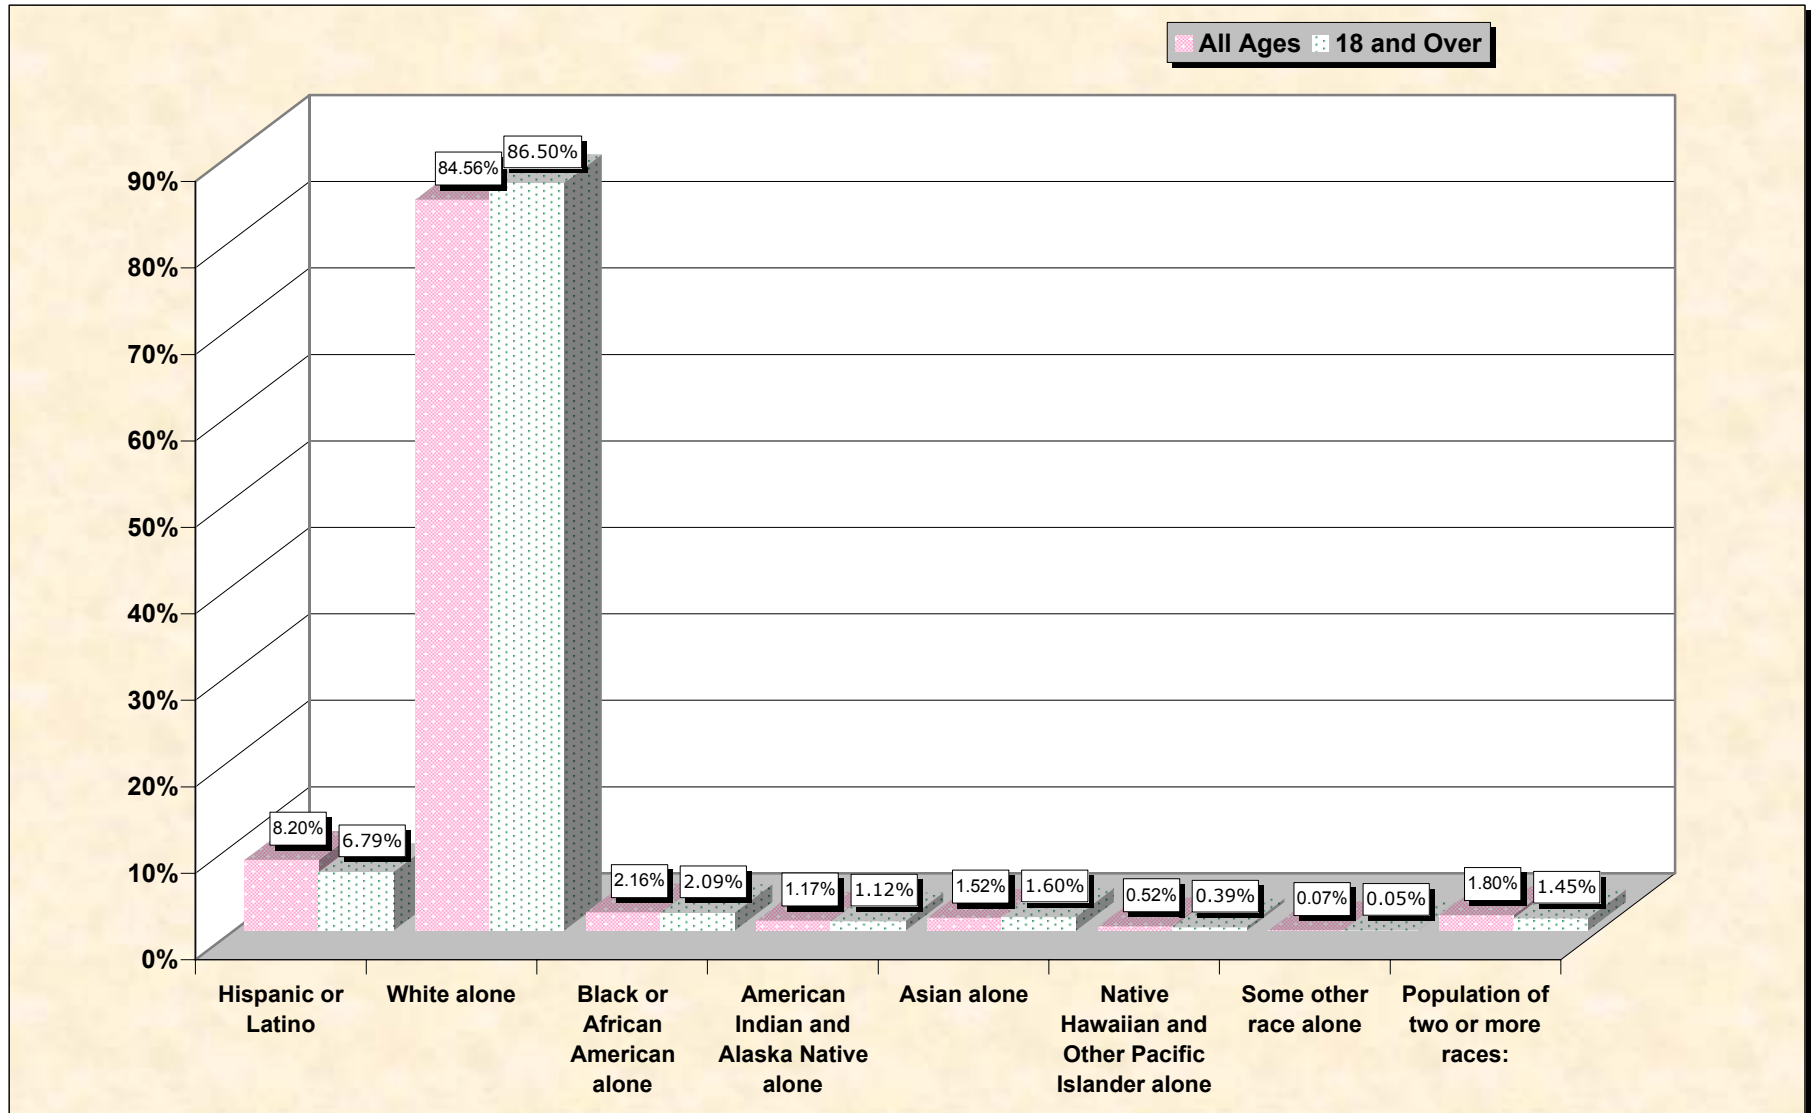

# Population by Race or Ethnicity and Age

# Hispanic or Latino, and not Hispanic by Race and Age Washington County, Arkansas

Source: Data Set: Census 2000 Redistricting Data (Public Law 94-171) Summary File. PL2. HISPANIC OR LATINO, AND NOT HISPANIC OR LATINO BY RACE [73] - Universe: Total population; PL4. HISPANIC OR LATINO, AND NOT HISPANIC OR LATINO BY RACE FOR THE POPULATION 18 YEARS AND OVER [73] - Universe: Total population 18 years and over

**source data for chart**

**HISPANIC OR LATINO, AND NOT HISPANIC OR LATINO BY RACE**

	<b>Washington County, Arkansas</b>
Total:	157,715
Hispanic or Latino	12,932
Not Hispanic or Latino:	144,783
Population of one race:	141,945
White alone	133,368
Black or African American alone	3,408
American Indian and Alaska Native alone	1,839
Asian alone	2,396
Native Hawaiian and Other Pacific Islander alone	820
Some other race alone	114
Population of two or more races:	2,838

Source: Data Set: Census 2000 Redistricting Data (Public Law 94-171) Summary File. PL2. HISPANIC OR LATINO, AND NOT HISPANIC OR LATINO BY RACE [73] - Universe: Total population

**HISPANIC OR LATINO, AND NOT HISPANIC OR LATINO BY RACE FOR THE POPULATION 18 YEARS AND OVER**