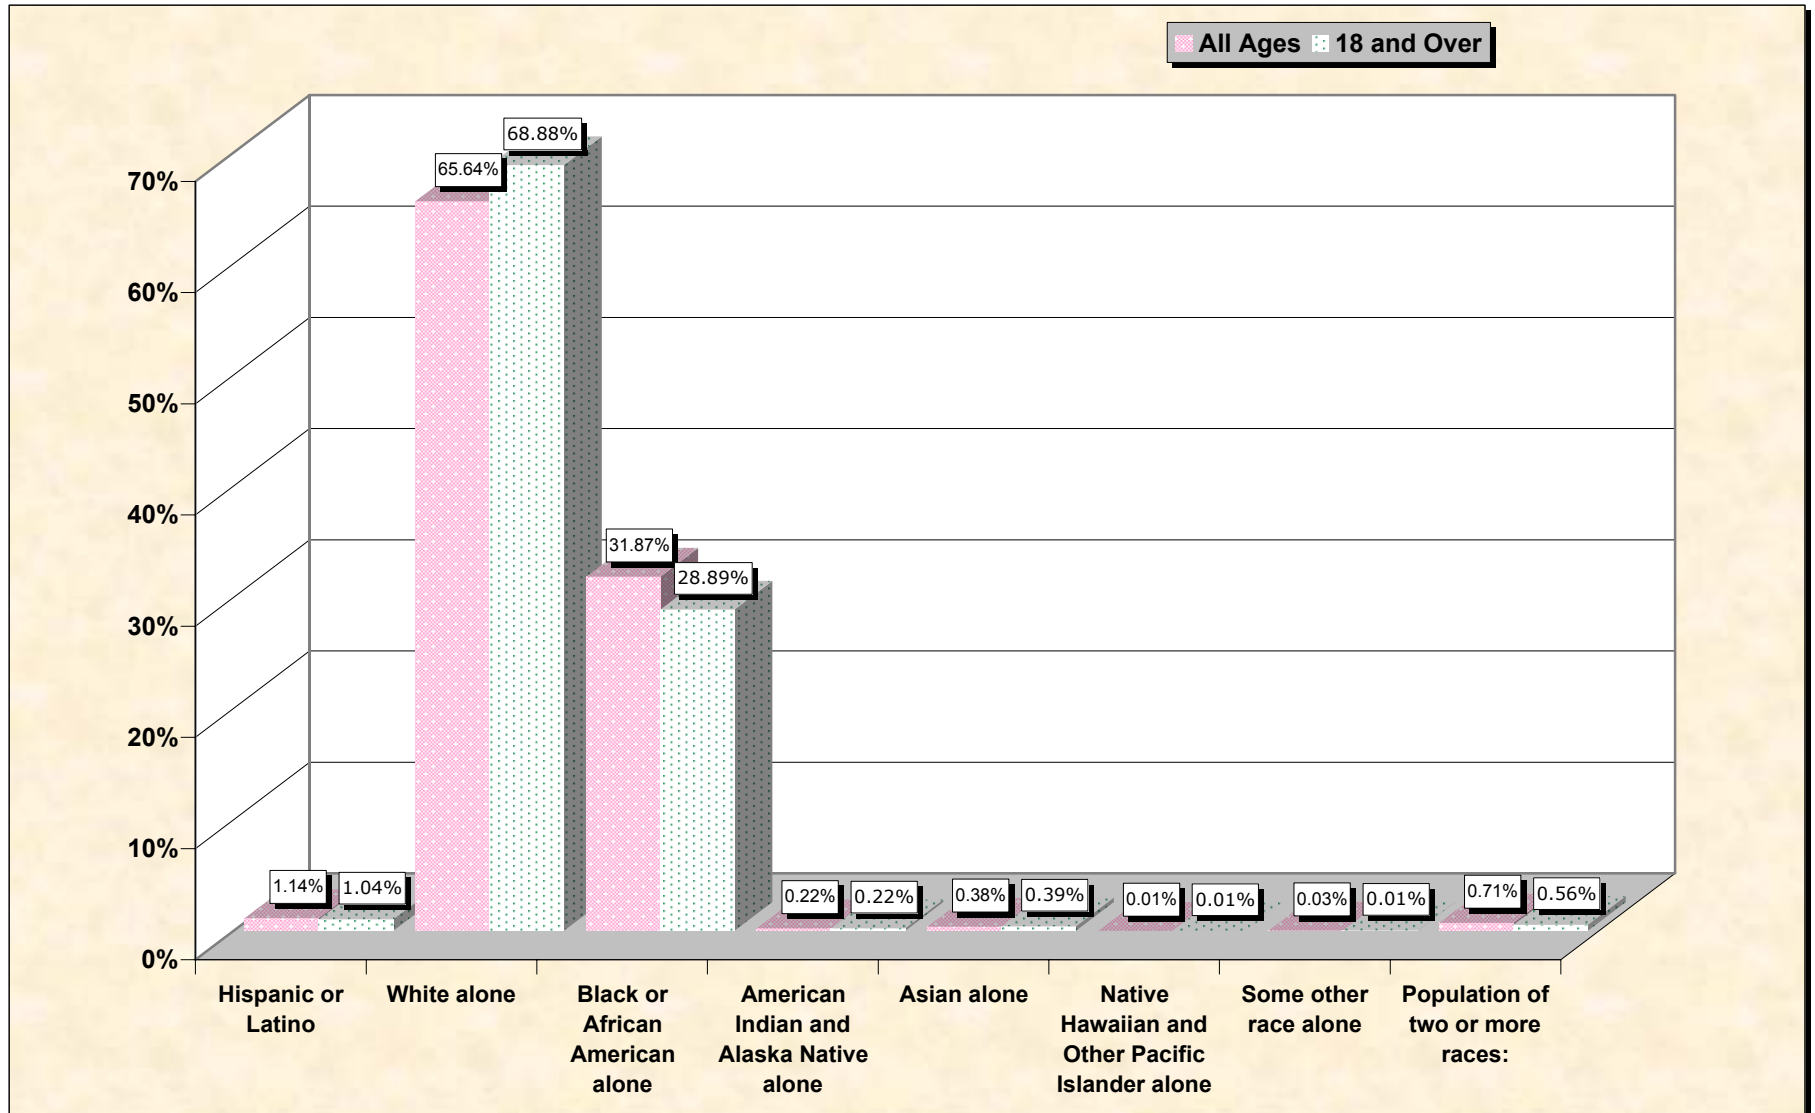

Population by Race or Ethnicity and Age

Union County, Arkansas

Data Set: Census 2000 Redistricting Data (Public Law 94-171) Summary File

www.fairdata2000.com

[3-Oct-02](#)

Hispanic or Latino, and not Hispanic by Race and Age Union County, Arkansas

Source: Data Set: Census 2000 Redistricting Data (Public Law 94-171) Summary File. PL2. HISPANIC OR LATINO, AND NOT HISPANIC OR LATINO BY RACE [73] - Universe: Total population; PL4. HISPANIC OR LATINO, AND NOT HISPANIC OR LATINO BY RACE FOR THE POPULATION 18 YEARS AND OVER [73] - Universe: Total population 18 years and over

source data for chart

HISPANIC OR LATINO, AND NOT HISPANIC OR LATINO BY RACE

	Union County, Arkansas
Total:	45,629
Hispanic or Latino	520
Not Hispanic or Latino:	45,109
Population of one race:	44,785
White alone	29,950
Black or African American alone	14,543
American Indian and Alaska Native alone	102
Asian alone	173
Native Hawaiian and Other Pacific Islander alone	4
Some other race alone	13
Population of two or more races:	324

Source: Data Set: Census 2000 Redistricting Data (Public Law 94-171) Summary File. PL2. HISPANIC OR LATINO, AND NOT HISPANIC OR LATINO BY RACE [73] - Universe: Total population

HISPANIC OR LATINO, AND NOT HISPANIC OR LATINO BY RACE FOR THE POPULATION 18 YEARS AND OVER