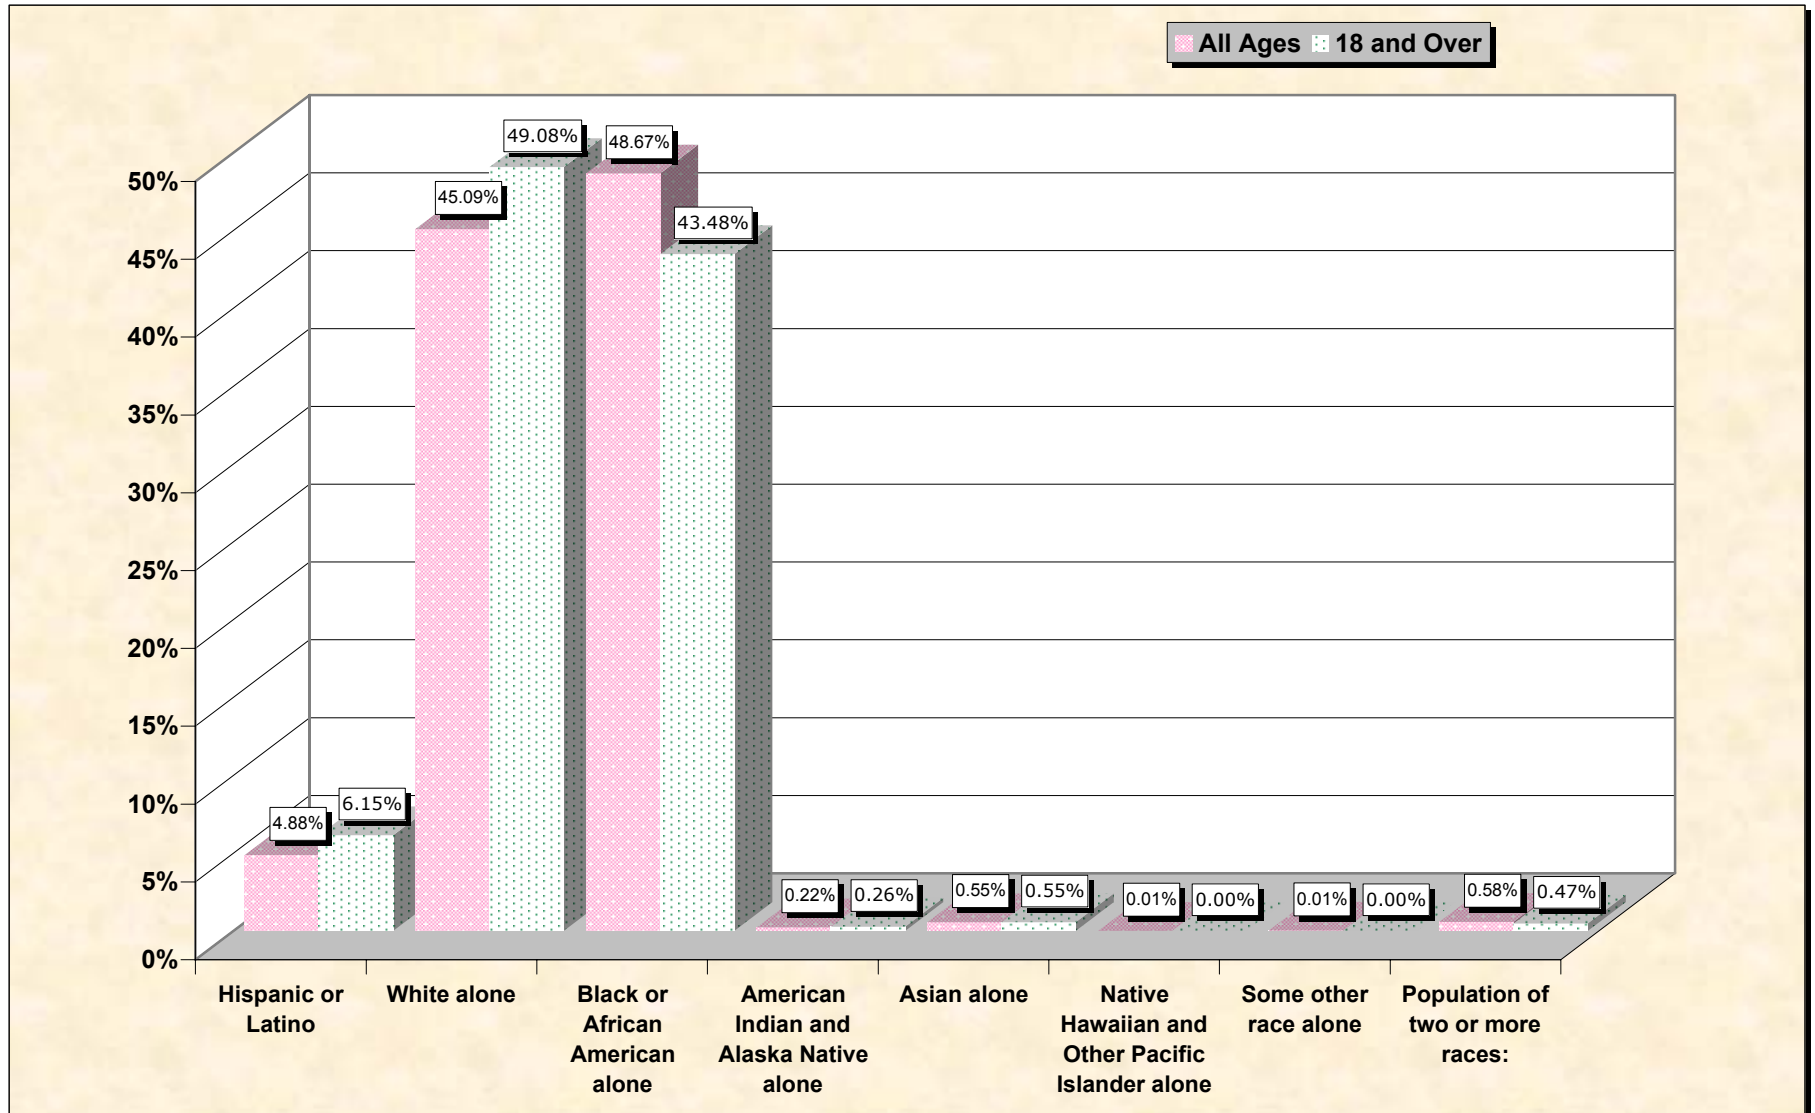

Population by Race or Ethnicity and Age

St. Francis County, Arkansas

Data Set: Census 2000 Redistricting Data (Public Law 94-171) Summary File

www.fairdata2000.com

[3-Oct-02](#)

Hispanic or Latino, and not Hispanic by Race and Age St. Francis County, Arkansas

Source: Data Set: Census 2000 Redistricting Data (Public Law 94-171) Summary File. PL2. HISPANIC OR LATINO, AND NOT HISPANIC OR LATINO BY RACE [73] - Universe: Total population; PL4. HISPANIC OR LATINO, AND NOT HISPANIC OR LATINO BY RACE FOR THE POPULATION 18 YEARS AND OVER [73] - Universe: Total population 18 years and over

source data for chart

HISPANIC OR LATINO, AND NOT HISPANIC OR LATINO BY RACE

	St. Francis County, Arkansas
Total:	29,329
Hispanic or Latino	1,431
Not Hispanic or Latino:	27,898
Population of one race:	27,728
White alone	13,224
Black or African American alone	14,273
American Indian and Alaska Native alone	64
Asian alone	161
Native Hawaiian and Other Pacific Islander alone	2
Some other race alone	4
Population of two or more races:	170

Source: Data Set: Census 2000 Redistricting Data (Public Law 94-171) Summary File. PL2. HISPANIC OR LATINO, AND NOT HISPANIC OR LATINO BY RACE [73] - Universe: Total population

HISPANIC OR LATINO, AND NOT HISPANIC OR LATINO BY RACE FOR THE POPULATION 18 YEARS AND OVER